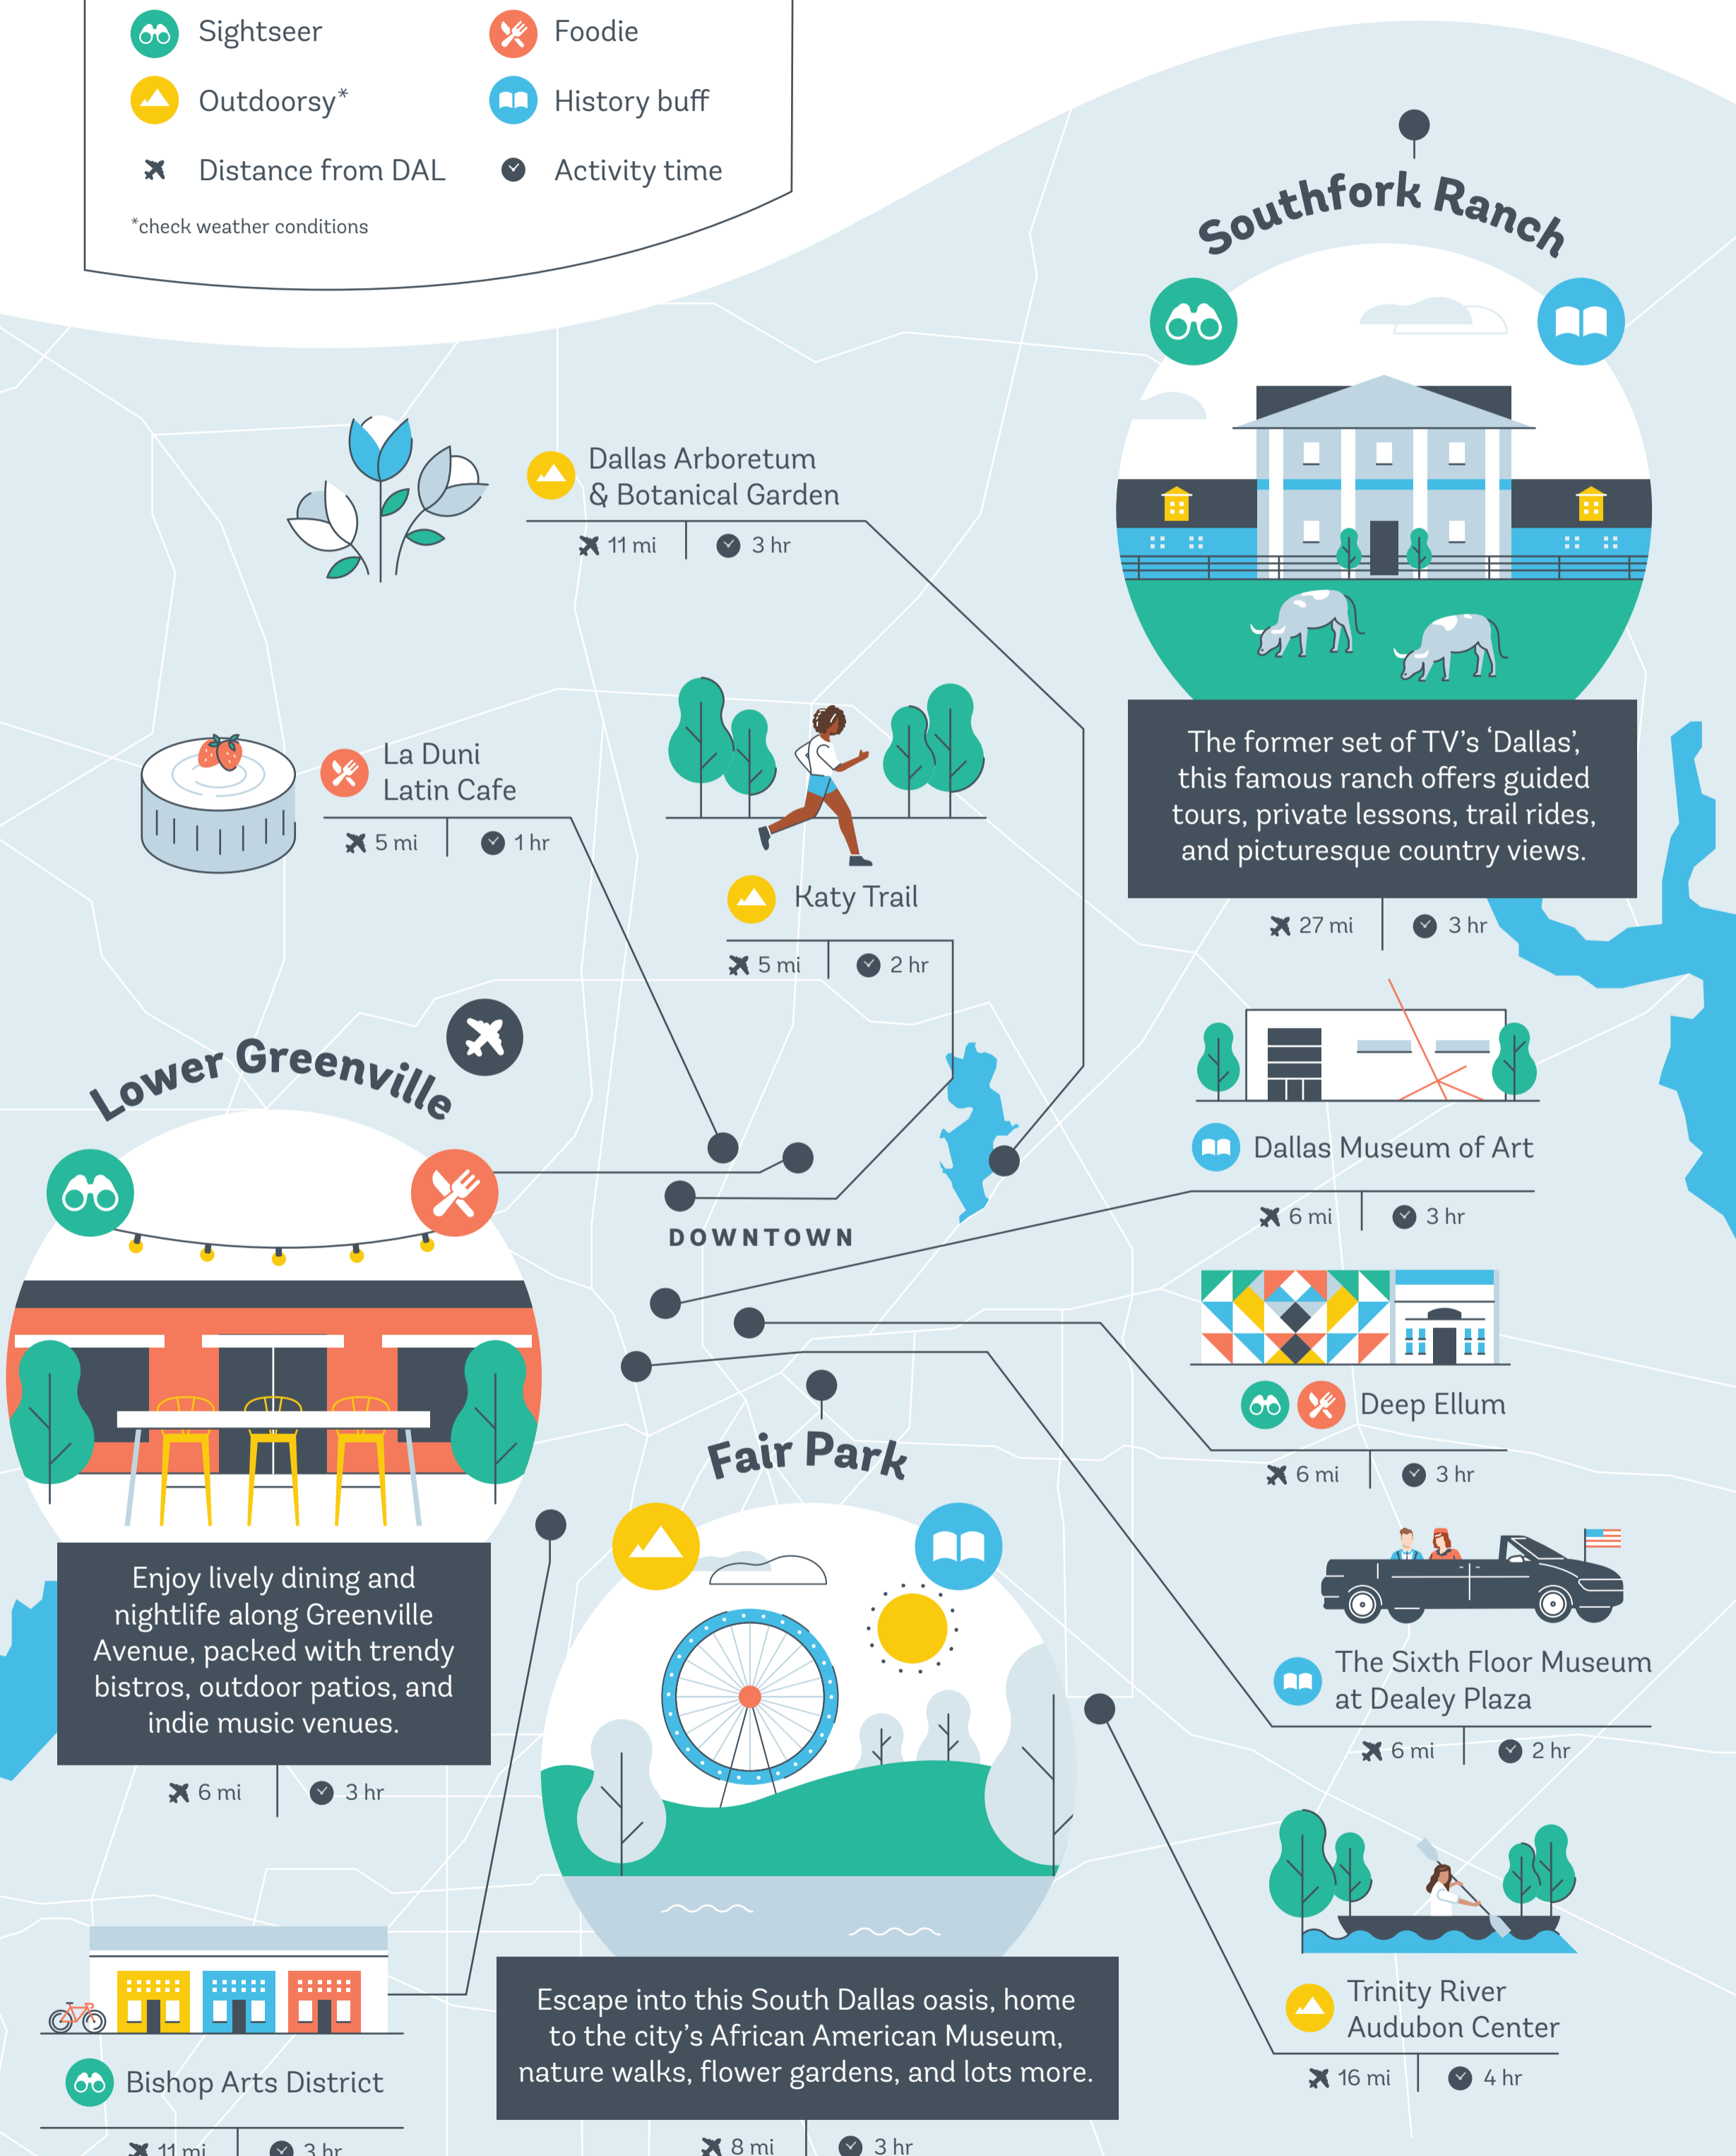

Hit the Road & Explore Dallas with Avail

Map Key

-  Sightseer
-  Foodie
-  Outdoorsy*
-  History buff
-  Distance from DAL
-  Activity time

*check weather conditions

Southfork Ranch

The former set of TV's 'Dallas', this famous ranch offers guided tours, private lessons, trail rides, and picturesque country views.

✖ 27 mi | ⌚ 3 hr

 Dallas Museum of Art

✖ 6 mi | ⌚ 3 hr

  Deep Ellum

✖ 6 mi | ⌚ 3 hr

 The Sixth Floor Museum at Dealey Plaza

✖ 6 mi | ⌚ 2 hr

 Trinity River Audubon Center

✖ 16 mi | ⌚ 4 hr

 Dallas Arboretum & Botanical Garden

✖ 11 mi | ⌚ 3 hr

 Katy Trail

✖ 5 mi | ⌚ 2 hr

 La Duni Latin Cafe

✖ 5 mi | ⌚ 1 hr

Lower Greenville

Enjoy lively dining and nightlife along Greenville Avenue, packed with trendy bistros, outdoor patios, and indie music venues.

✖ 6 mi | ⌚ 3 hr

 Bishop Arts District

✖ 11 mi | ⌚ 3 hr

Fair Park

Escape into this South Dallas oasis, home to the city's African American Museum, nature walks, flower gardens, and lots more.