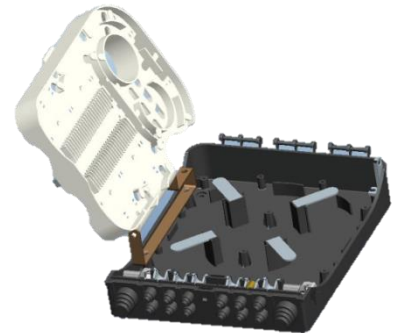

# FTTX OUTDOOR FIBER DISTRIBUTION BOX – CLAMP DESIGN

## 24 FUSION SPLICES/12 SC ADAPTORS/12 DROPS

### Overview

The CF FTTx High Density Splice Fiber Distribution Box is an outdoor plastic closure designed to offer mechanical protection for cables and splices while managing up to a 144 fiber loop-thru and providing up to 12 fiber local drops. This design is an excellent choice for “pass and drop applications” at multiple dwelling units or business parks.

### Features:

- Provides secure outdoor environmental protection from dust, insects and other contaminants
- Complete fiber management accommodates a wide range of fiber counts and mounting applications
- Industry standard high impact plastic
- UV Resistant and IP54 (NEMA3S) Rated
- Hinged structure with hasp locking system
- Integrated tray panel allows for 24 splices and 12 SC/APC Adapters
- Base compartment for cable storage & loop-thru routing management
- Designed to be compact and craft-friendly to lower installation costs and accelerate connections
- All front access allows for easy maintenance and access to cables
- Designed for wall mounting with a pole-mounting kit available
- Can be pre-terminated with fiber pigtailed and stub cables or with SC/UPC adapters (call for details)