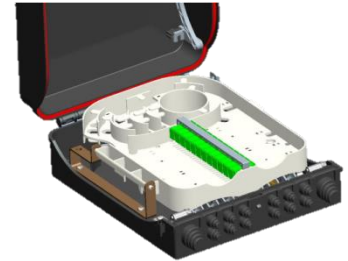

# FTTX OUTDOOR FIBER DISTRIBUTION BOX – CLAMP DESIGN

## 24 FUSION SPLICES/12 SC ADAPTORS/12 DROPS

### Overview

The CF FTTx High Density Splice Fiber Distribution Box is an outdoor plastic closure designed to offer mechanical protection for cables and splices while managing up to a 144 fiber loop-thru and providing up to 12 fiber local drops. This design is an excellent choice for “pass and drop applications” at multiple dwelling units or business parks.

### Features:

- Provides secure outdoor environmental protection from dust, insects and other contaminants
- Complete fiber management accommodates a wide range of fiber counts and mounting applications
- Industry standard high impact plastic
- UV Resistant and IP54 (NEMA3S) Rated
- Hinged structure with hasp locking system
- Integrated tray panel allows for 24 splices and 12 SC/APC Adapters
- Base compartment for cable storage & loop-thru routing management
- Designed to be compact and craft-friendly to lower installation costs and accelerate connections
- All front access allows for easy maintenance and access to cables
- Designed for wall mounting with a pole-mounting kit available
- Can be pre-terminated with fiber pigtailed and stub cables or with SC/UPC adapters (call for details)