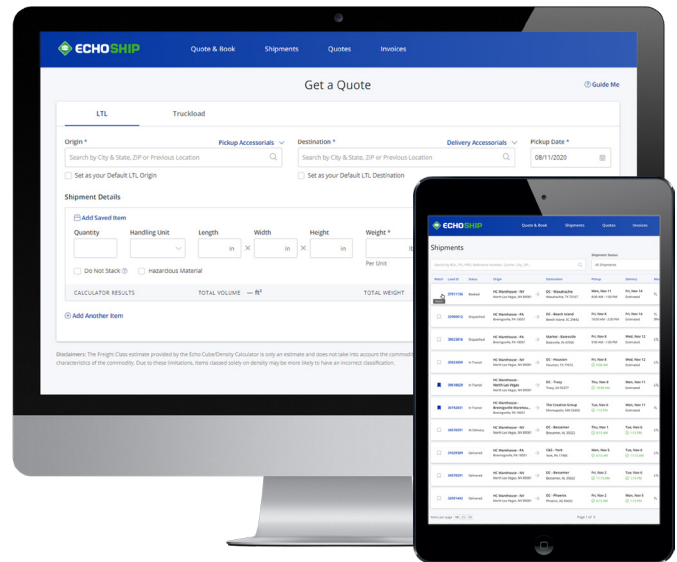

## Want a Faster, Easier Way to Ship Freight? Take Control with EchoShip™

Enjoy instant buying power with access to Echo's extensive LTL carrier network and over 50,000 truckload carriers with EchoShip. The EchoShip web portal gives you the ability to quote, book, ship, track, and manage invoices, now easier than ever before.

Get Immediate Access to Echo's Freight Marketplace with a Cutting-Edge, High-Performance Portal

- Quote and book truckload and LTL shipments faster
- See real-time shipment status updates
- Select carriers by what matters most to you (transit time, cost, insurance coverage, etc.)
- Access all load documents in one place
- Manage invoice payments for LTL, truckload, and partial truckload shipments
- Get quick access to best-in-class support with a dedicated representative who is one click or phone call away