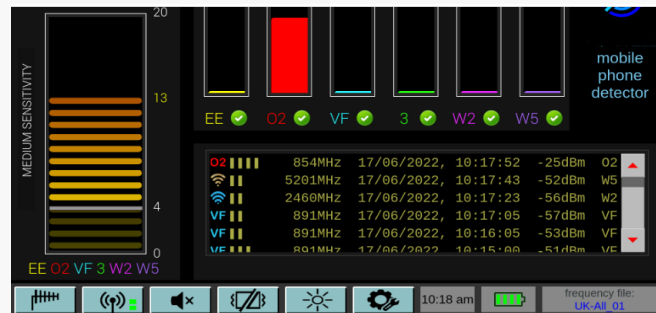

It has a switchable dual antenna system omnidirectional to find activity, and directional to track down individual phones.

Features

Displays the service provider, signal strength and time and date of detection instantly.

Omnidirectional and directional antennas for locating phone.

Downloadable log.

Vibration, audio alerts, built in speakers or earphones.

WG Portable Mobile Phone Detector

WESTMINSTER
GROUP PLC

Application

- Board rooms
- Conferences
- Correctional Facilities
- Courts
- Development facilities
- Educational facilities
- Governmental facilities
- Jails
- Military
- Prisons

Features

- Covert display mode for night-time use
- Detects 2G, 3G, 4G and 5G, SMS Texts, TDD data transmissions and even registration pings
- Displays the service provider, signal strength and time and date of detection in an instant, downloadable log
- Easy-to-use controls designed for 'pick up and go' use. Requires minimal training
- Finds active phones even if they aren't making a call
- Interference frequency filter to cancel out interference signals
- Large 5.5" AMOLED Display with HD touch screen
- Long battery life – internal battery supports over 5 hours of continuous mobile operation, or 8 hours+ with optional external battery
- Probe antenna available for covert under-door signal detection.
- Switchable dual antenna system – omni-directional to find activity, and directional to track down individual phones
- Tripod mountable with mains-powered option
- Vibration and audio alerts either through built-in speakers or attachable ear buds