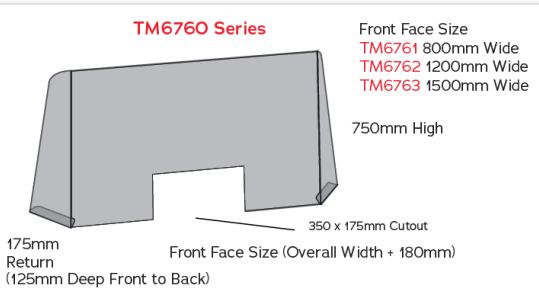

6700 Series – Premium Counter Screen

5mm Clear Acrylic Self Mounting with Flaps for VHB Tape or Screws