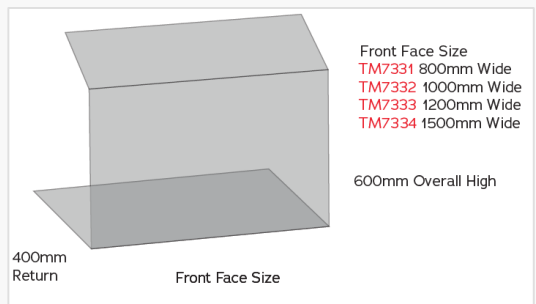

7300 Series – Angled Counter Screen

5mm Clear Acrylic Self Mounting.

Can be Free standing for low use areas or VHB Taped or screwed through base return.