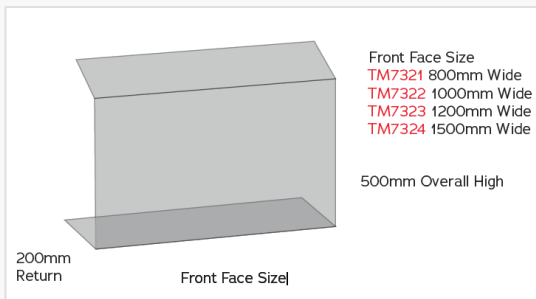

7300 Series – Angled Counter Screen

5mm Clear Acrylic Self Mounting.

Can be Free standing for low use areas or VHB Taped or screwed through base return.