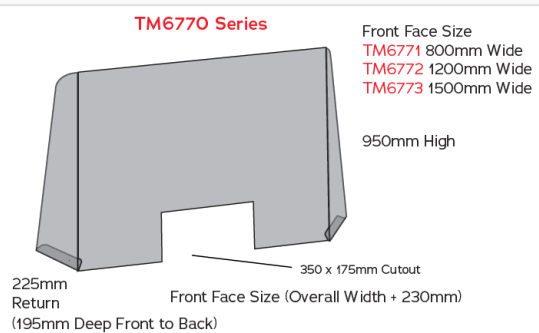

6700 Series – Premium Counter Screen

5mm Clear Acrylic Self Mounting with Flaps for VHB Tape or Screws