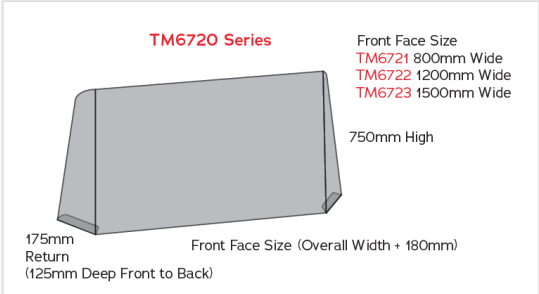

6700 Series – Premium Counter Screen

5mm Clear Acrylic Self Mounting with Flaps for VHB Tape or Screws