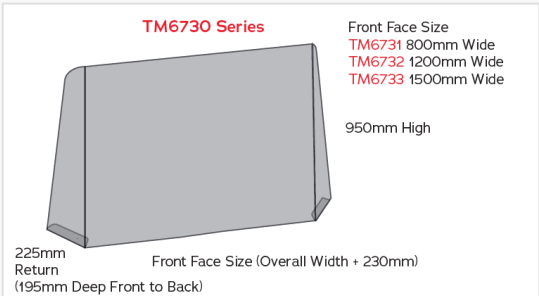

6700 Series – Premium Counter Screen

5mm Clear Acrylic Self Mounting with Flaps for VHB Tape or Screws