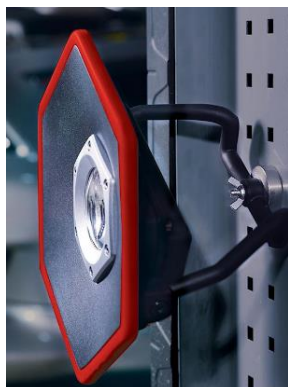

HIGH	LOW	
LIGHT OUTPUT	2000 LUMENS	800 LUMENS	
Beam	20 METRES	10 METRES	
Runtime	2hrs	8hrs	
RECHARGEABLE BATTERY	110 OR 240V AC		
IP65 RATING			
CHARGING TIME 4HRS			
			1.3 KG
			DIMENSIONS 220mm x225mm x70mm