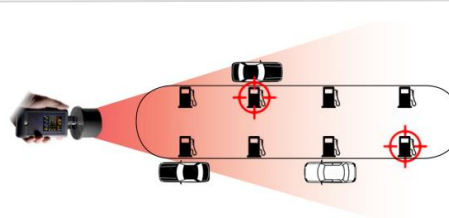

WESTMINSTER INTERNATIONAL LTD

Telephone : +44 (0)1295 756300

Fax : +44 (0)1295 756302

E-Mail : info@wi-ltd.com

Website : www.wi-ltd.com

WG Bluetooth Activity Locator

The WG Bluetooth Activity Locator is ideal solution for the detection of Bluetooth activity. Its powerful bluetooth direction finding antenna provides pinpoint accuracy.

It includes a rugged hard case, charging dock, direction finding and Omni antenna.

In direction finding mode it will locate unknown bluetooth sources

SPECIFICATIONS

- Bands Supported - ISM: 2.400-2.485 GHz
- RF Sensitivity (Wide Band) - -80 dBm
- RSSI MEASUREMENT (Narrow Band) - -20 to -80 dBm
- Tuning Increments - FHSS

Bluetooth modes supported:

- Simultaneous Bluetooth and Bluetooth Low Energy Scanning
- Reporting MAC and corresponding RSSI
- Antennas Supported - Removable Omni-directional SMA connection, Removable Direction Finding Antenna with SMA connection
- Typical Range - >100 feet line of sight [direction finding antenna]
- Power Requirements - Internal built-in 3.2 Ah Li-Ion battery / external 12 VDC nominal when in charging dock
- Charging - 4-5 hours (may be charged while in operation)
- Battery Runtime - Up to 16 hours
- Display & Control - 240 x 320 sunlight readable colour TFT with a resistive touch screen
- Unit Dimensions - 5.5" x 3" x 1.25"
- Dock Dimensions - 4" x 3" x 2"
- Ports - Mini-USB
- Alerts - Vibration and visible blue LED on top of unit
- Sound - Audible feedback from touch screen taps
- Included Accessories Omni - directional SMD antenna, Direction Finding Antenna, 12VDC power adapter, charging dock, carrying case

Its direction-finding antenna enables users to detect and locate bluetooth sources from a distance.