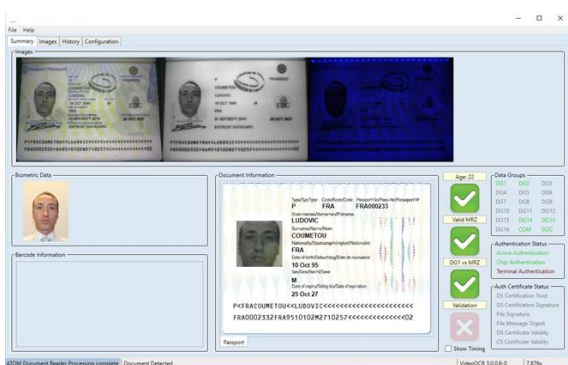

The OCR decoder has an advanced recognition engine that provides highly accurate and very fast document reading.

The WG OCR315e bidirectional reader can read machine-readable passports (MRP), visas (MRV), US and international residence permits as well as European and other national ID cards conforming to ICAO 9303 & ISO/IEC 7501-1 (2 and 3-line MRZ). It will also read the new ISO/IEC 18013-1 driving licences (1-line MRZ), so is future-proofed.

The WG OCR316e model features all of the above and also integrates a three-track MSR and is able to read credit and debit cards, loyalty cards and frequent flyer cards.

STANDARD FEATURES

WG OCR315e

- Compact, flexible design with a small footprint
- Reads machine readable passports, visas and travel cards conforming to ICAO Document 9303
- Rapid and accurate reads using Access' established OCR decoding technology
- Rubber feet for stable, non-slip, bidirectional swiping
- Bicolour LED and audible good/bad read indicators
- Free standing or desk, device and VESA monitor mounting
- Multiple cable lengths and exit positions
- Firmware download/upgrade capability.

WG OCR316e

- As the WG OCR315e, with an additional bidirectional, 3-track MSR conforming to ISO 7811/2-5 tracks 1, 2 and 3.

APPLICATION

- Airport check-in, gate applications and security checks
- AQQ, eBorders and APIS generation
- Duty Free and Tax Free
- Hotel and car hire registration
- Border control and police applications
- Elections and biometric enrolments
- Banking ID checks.

PRODUCT SELECTION

Model/Type	MRZ Read	MRS Read
WG OCR315e	Yes	No
WG OCR316e	Yes	Yes

SPECIFICATION

Connection and interfaces

- USB2.0 full-speed interface
- USB HID, CDC (virtual serial) and keyboard wedge options
- OS support: Windows, Android, Linux