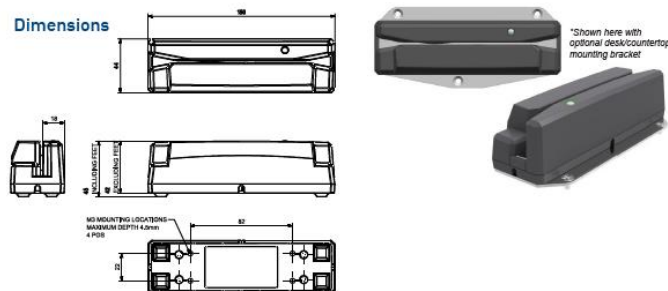

The OCR decoder has an advanced recognition engine that provides highly accurate and very fast document reading.

The WG OCR315e bidirectional reader can read machine-readable passports (MRP), visas (MRV), US and international residence permits as well as European and other national ID cards conforming to ICAO 9303 & ISO/IEC 7501-1 (2 and 3-line MRZ). It will also read the new ISO/IEC 18013-1 driving licences (1-line MRZ), so is future-proofed.

The WG OCR316e model features all of the above and also integrates a three-track MSR and is able to read credit and debit cards, loyalty cards and frequent flyer cards.

STANDARD FEATURES

WG OCR315e

- Compact, flexible design with a small footprint
- Reads machine readable passports, visas and travel cards conforming to ICAO Document 9303
- Rapid and accurate reads using Access' established OCR decoding technology
- Rubber feet for stable, non-slip, bidirectional swiping
- Bicolour LED and audible good/bad read indicators
- Free standing or desk, device and VESA monitor mounting
- Multiple cable lengths and exit positions
- Firmware download/upgrade capability.

WG OCR316e

- As the WG OCR315e, with an additional bidirectional, 3-track MSR conforming to ISO 7811/2-5 tracks 1, 2 and 3.

APPLICATION

- Airport check-in, gate applications and security checks
- AQQ, eBorders and APIS generation
- Duty Free and Tax Free
- Hotel and car hire registration
- Border control and police applications
- Elections and biometric enrolments
- Banking ID checks.

Magnetic swipe reader (WG OCR316e)

- Three-track magnetic cards complying with ISO7811/ 2-5
- Electrical specifications
- Input voltage: +5 VDC, <250mA via USB connection

General

- Illumination: Near IR B900, 870nm +/- 2.5%
- Overall dimensions: 150L x 44W x 45H mm
- Weight: 200g
- Beeper: Single beep for good read, 3 beeps for bad read
- Indicators: Power and good and bad read LED indication
- Cable Length: 25cm and 1.5m options
- Colour: Dark grey