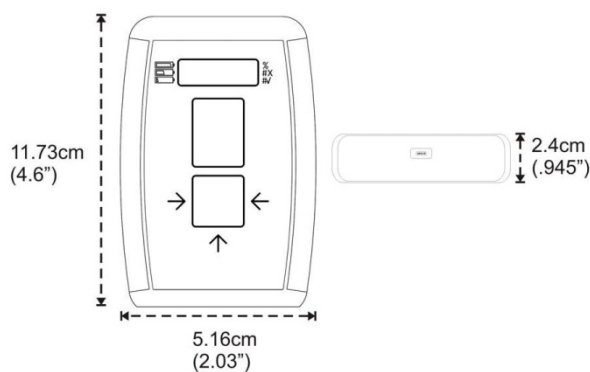

SPECIFICATIONS

- Buzzer Volume, adjusts the volume for the internal buzzer
- Material: ABS plastic cabinet with rubber sides
- Pass Signal: Green Light, short buzzer tone
- Pattern Switch: Switches between solid colour or pattern for display
- Power: AA rechargeable NiMH batteries
- Sizes: L11.76cm, W5.16cm, H2.4cm, Weight: 150g
- Stop Signal: Red Light, buzzer alarm
- Stop Timer, adjusts how long the buzzer will produce a pulsating sound when a Stop signal is given