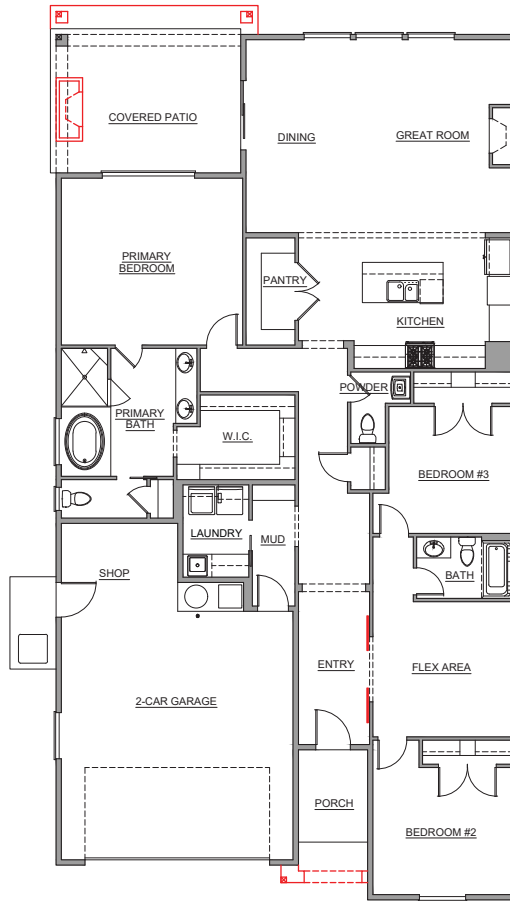

THE SUTTER

Single Level
 2,125 Square Feet
 3 Bedrooms
 2.5 Bathrooms
 Flex Area
 2 Car Garage + Shop

*Renderings and floor plans are artists' conceptions and not intended to be an actual depiction of the home or to be regarded as representations of facts. Plans and specifications are subject to change and Buyer to verify all.