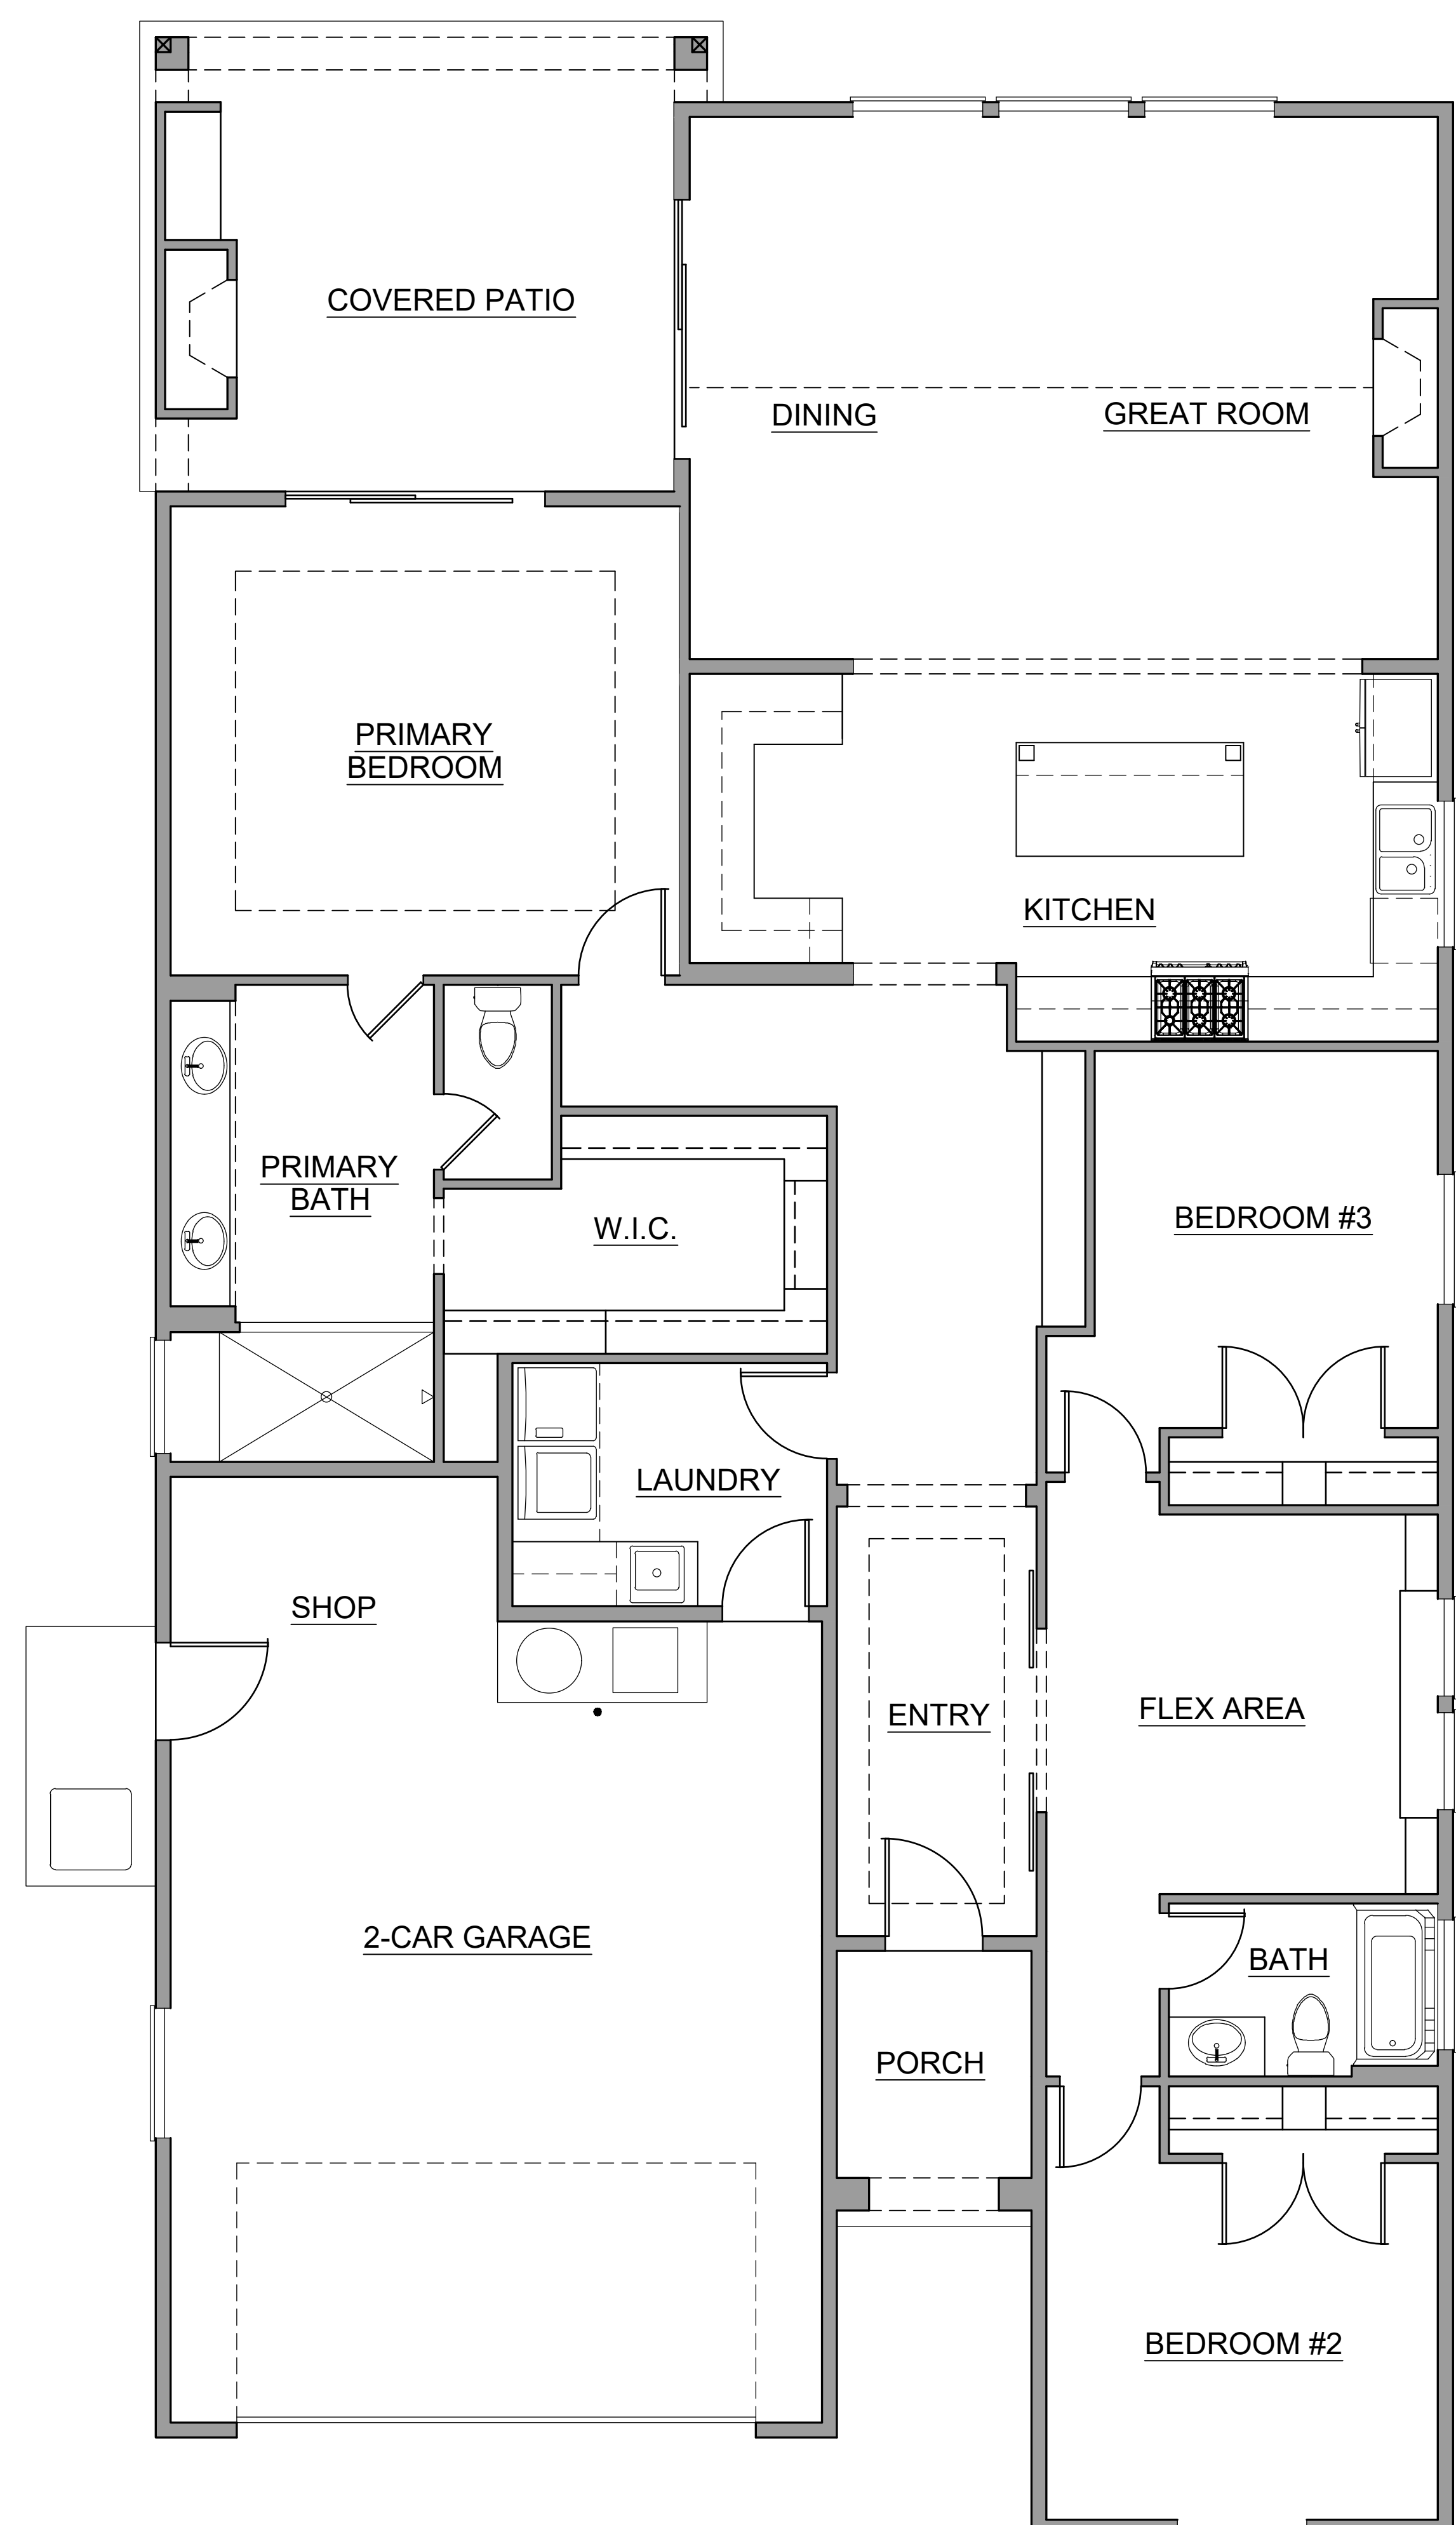

**BERKELEY**  
BUILDING CO.

## 2024 ST. JUDE DREAM HOME

Pacific Northwest Serene Styling

Approximately 2100 Square Feet

3 Bedrooms/2 Bathrooms

Expansive Gourmet Entertaining  
Kitchen with Bosch Appliances

Luxury Spa Bathroom with  
Brizo Mystic Steam System

Entertaining Room with  
Built-in Library

Outdoor Living with Gas Fireplace

Beautiful Shelburne South  
New Home Community in South  
Meridian with Pool, Walking Paths,  
Clubhouse and more.

**ST. JUDE DREAM HOME**<sup>®</sup>  
Giveaway