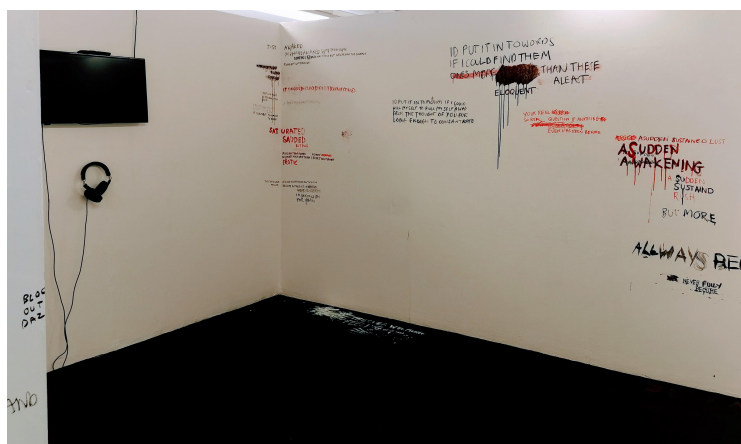

## BA (H) FINE ART

"Chloe Willis is a multidisciplinary artist living and working in Nottingham. Her work takes the form of poetry-activated performance and installations, incorporating elements of film, audios, sculptural and 2d mediums. The themes of her work are wide-ranging due to the often personal, diaristic process of the poetry writing that forms the script of her works; informed by the immediacy of emotional expression through poetics and an ongoing viewing and participation of performance poetry live events. Her interest in the psychological, philosophical, vulnerability and emotivity in art and poetry leads her work to be centered around relationships and love, mental health and illness, and transitions of emotion and states of being. Recent works include Line piece, showing her expansion into happening style participatory performance and Her works in Emotional Exposure at Twichell gallery involved a performance art act of chili eating.