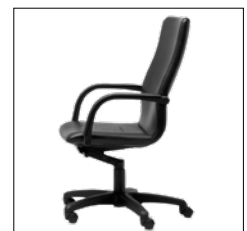

- Hard floor casters, add \$105 list per chair
- Glides, add \$105 list per chair
- Polished aluminum five-star base, add \$210 list

Model # 14652
Medium Back

Model # 14652
Medium Back

OFFICE SEATING

Senator® CEO Designer – Nienkämper