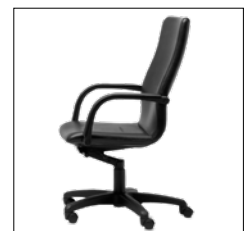

- Hard floor casters, add \$105 list per chair
- Glides, add \$105 list per chair
- Polished aluminum five-star base, add \$210 list

Model # 14652
Medium Back

Model # 14652
Medium Back

OFFICE SEATING

Senator® CEO Designer – Nienkämper