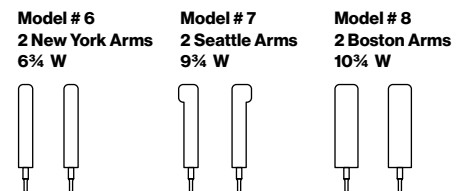

Model Number	Seat Arm		* does not include arms			Fabric Yds.	Leather Sq. Ft.	COM	COL	Neather	Verde	Grano	Cremoso	— US Only — Knoll Textiles			
	H"	H"	W"	D"	H"									1	2	3	4

THREE SEAT SOFA

1279_ 17 24¼ 82¼ 33 30¾

COM cushions & frame
8 yds 7 ½ yds

(Model #6) New York Arm, fully upholstered	14 ½	198	10,240	10,755	11,700	17,155	18,990	19,725	11,610	12,870	14,225	15,625
(6) New York Arm, COM cushions, leather frame	8	95		10,755		13,785	14,745	15,095				
(Model #7) Seattle Arm, fully upholstered	14 ½	195	10,495	11,020	11,170	14,160	15,105	15,500	11,860	13,135	14,480	15,880
(7) Seattle Arm, COM cushions, leather frame	8	92		11,020		21,225	22,345	22,800				
(Model #8) Boston Arm, fully upholstered	14 ½	201	10,350	10,865	11,795	17,450	19,335	20,085	11,720	12,985	14,335	15,740
(8) Boston Arm, COM cushions, leather frame	8	98		10,865		14,095	15,065	15,465				

Eden series passes CAL 133 certified for an upcharge of per three seat sofa. Certification applies to Nienkämper leathers and fabrics that have a minimum of 50% natural fibre content. COM's and COL's are subject to approval. Add the extension -CAL to the model number when ordering.

*Add the width of the arms selected to the width of the sofa, see arm widths below right.

Back cushions have a foam core with Dacron wrap. Choose from two seat cushion fillings. Contract Filling is a firmer cushion. Residential Filling is a softer cushion. Both seat cushions are a combination of foam and down/feathers.