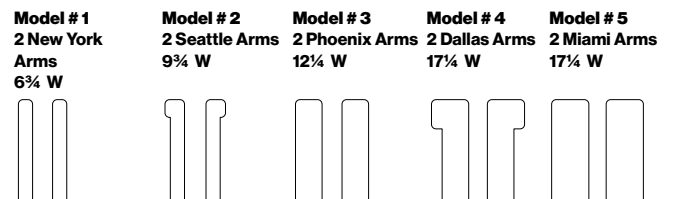

Eden series passes CAL 133 certified for an upcharge of $2140 list per four seat sofa. Certification applies to Nienkämper leathers and fabrics that have a minimum of 50% natural fibre content. COM's and COL's are subject to approval. Add the extension -CAL to the model number when ordering.

*Add the width of the arms selected to the width of the sofa, see arm widths below right.

Back cushions have a foam core with Dacron wrap. Choose from two seat cushion fillings. Contract Filling is a firmer cushion. Residential Filling is a softer cushion. Both seat cushions are a combination of foam and down/feathers.