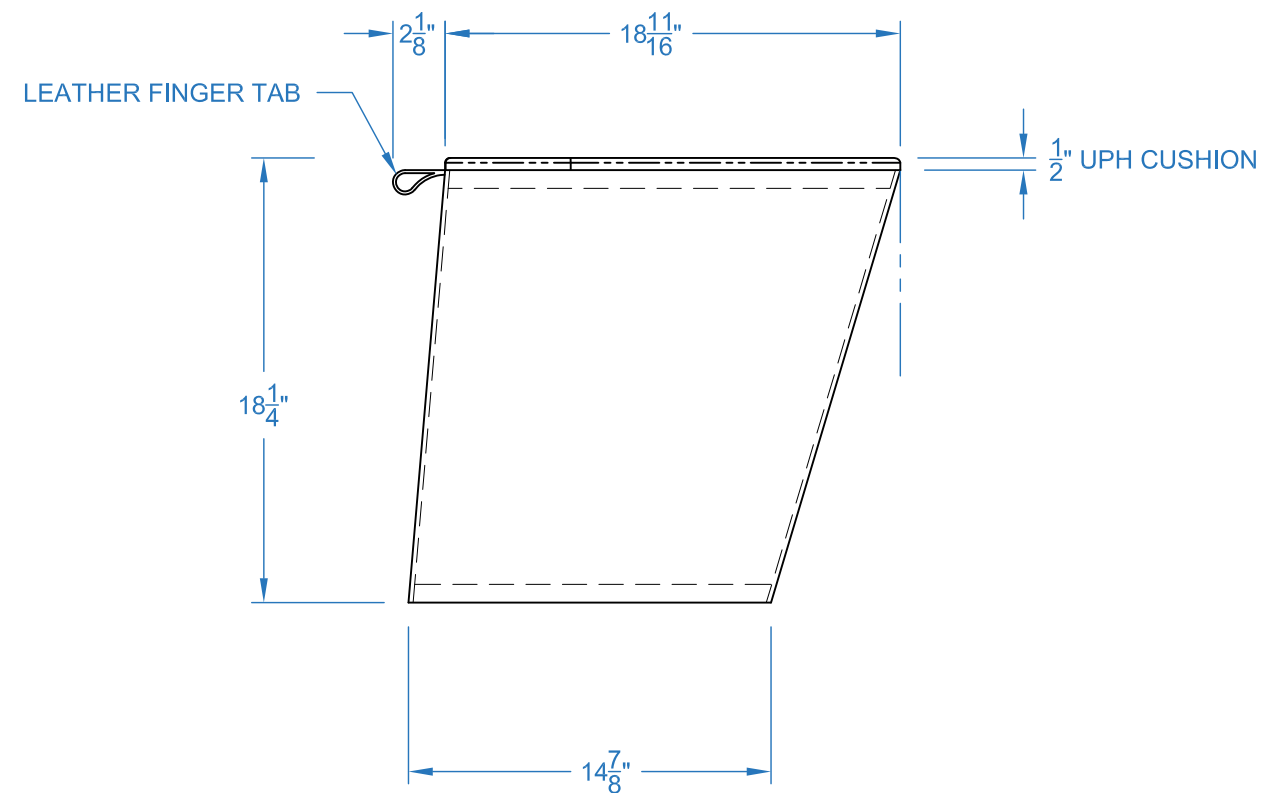

PLAN VIEW

MODEL # : TBD
 FINISHES : BODY: BIRCH PLYWOOD TO MATCH PATKAU HUT- NAT. LOW SHEEN FINISH
 UPH PAD: FABRIC / LEATHER
 FINGER TAB LEATHER: BLACK OR BROWN
 QUANTITY : -

<p>nienkämper</p> <p>257 Finchdene Square, Scarborough, Ontario, Canada, M1X 1B9 Tel 416 298 5700 Fax 416 298 9535 www.nienkamper.com design@nienkamper.com</p>	OC-Project: PATKAU HUT COLLECTION		Drawing No: -		Issue Drawing To: CS CUST. SERVE
	Title: TEAR DROP STOOL WITH UPH PAD & FINGER TAB [MDL TBD]				
	Scale: 1/8"=1"	C.S. Rep:	Date: JULY 19, 2021	Revision No. R-	
	Drawn: DESIGN DEPT		Dwg For CLIENT / WEBSITE		Rev Date:
THIS DRAWING IS CONFIDENTIAL AND PROPRIETARY. NO PART OF THIS DRAWING MAY BE COPIED, DISCLOSED TO ANY THIRD PARTY OR USED FOR ANY PURPOSE WITHOUT THE EXPRESS WRITTEN AUTHORIZATION OF NIENKAMPER FURNITURE & ACCESSORIES		Rev Details:	PART #:	Rev Date:	