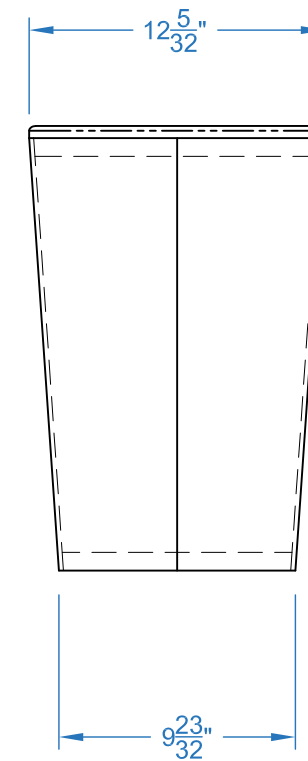

PLAN VIEW

MODEL # : TBD
 FINISHES : BODY: BIRCH PLYWOOD TO MATCH PATKAU HUT- NAT. LOW SHEEN FINISH
 UPH PAD: FABRIC / LEATHER
 FINGER TAB LEATHER: BLACK OR BROWN
 QUANTITY : -

<p>nienkämper</p> <p>257 Finchdene Square, Scarborough, Ontario, Canada, M1X 1B9 Tel 416 298 5700 Fax 416 298 9535 www.nienkamper.com design@nienkamper.com</p>	OC-Project: PATKAU HUT COLLECTION		Drawing No: -		Issue Drawing To: CS CUST. SERVE
	Title: TEAR DROP STOOL WITH UPH PAD & FINGER TAB [MDL TBD]				
	Scale: 1/8"=1"	C.S. Rep:	Date: JULY 19, 2021	Revision No. R-	
	Drawn: DESIGN DEPT		Dwg For CLIENT / WEBSITE		Rev Date:
THIS DRAWING IS CONFIDENTIAL AND PROPRIETARY. NO PART OF THIS DRAWING MAY BE COPIED, DISCLOSED TO ANY THIRD PARTY OR USED FOR ANY PURPOSE WITHOUT THE EXPRESS WRITTEN AUTHORIZATION OF NIENKAMPER FURNITURE & ACCESSORIES		Rev Details:	PART #:	Rev Date:	