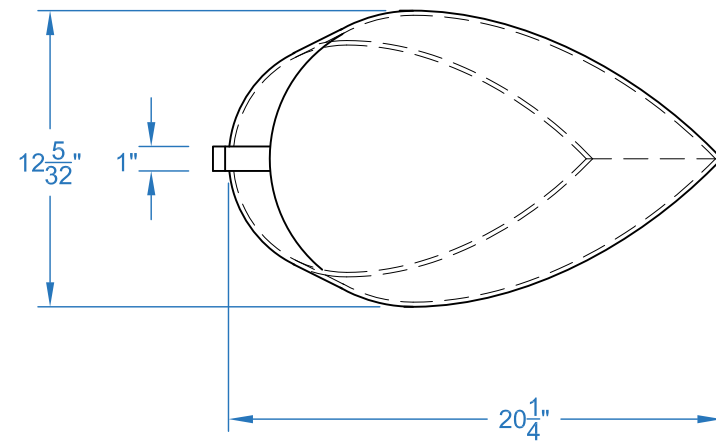

PLAN VIEW

MODEL # : TBD
 FINISHES : BODY: BIRCH PLYWOOD TO MATCH PATKAU HUT- NAT. LOW SHEEN FINISH
 UPH PAD: FABRIC / LEATHER
 FINGER TAB LEATHER: BLACK OR BROWN
 QUANTITY : -

<p>nienkämper</p> <p>257 Finchdene Square, Scarborough, Ontario, Canada, M1X 1B9 Tel 416 298 5700 Fax 416 298 9535 www.nienkamper.com design@nienkamper.com</p>	OC-Project: PATKAU HUT COLLECTION		Drawing No: -		Issue Drawing To: CS CUST. SERVE
	Title: TEAR DROP STOOL WITH UPH PAD & FINGER TAB [MDL TBD]				
	Scale: 1/8"=1"	C.S. Rep:	Date: JULY 19, 2021	Revision No. R-	
	Drawn: DESIGN DEPT		Dwg For CLIENT / WEBSITE		Rev Date:
THIS DRAWING IS CONFIDENTIAL AND PROPRIETARY. NO PART OF THIS DRAWING MAY BE COPIED, DISCLOSED TO ANY THIRD PARTY OR USED FOR ANY PURPOSE WITHOUT THE EXPRESS WRITTEN AUTHORIZATION OF NIENKAMPER FURNITURE & ACCESSORIES		Rev Details:	PART #:	Rev Date:	