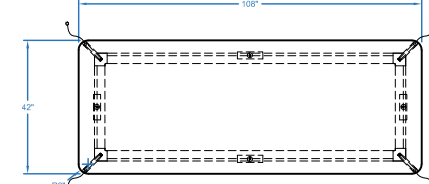

GLASS AND
WOOD TOPS

108" L

96" L

84" L

72" L

60" L

48" L