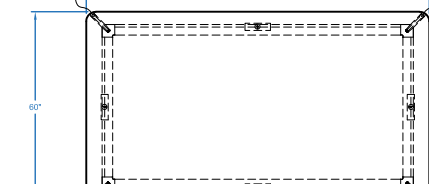

GLASS AND
WOOD TOPS

108" L

96" L

84" L

72" L

60" L

48" L