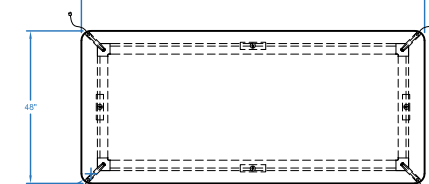

GLASS AND
WOOD TOPS

108" L

96" L

84" L

72" L

60" L

48" L