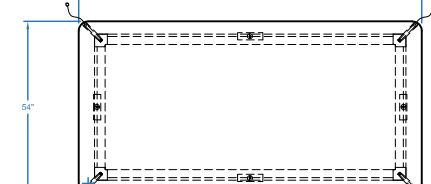

GLASS AND
WOOD TOPS

108" L

96" L

84" L

72" L

60" L

48" L