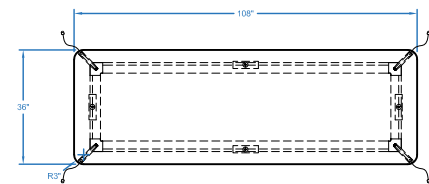

GLASS AND
WOOD TOPS

108" L

96" L

84" L

72" L

60" L

48" L