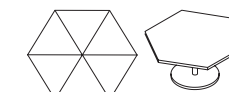

**Six® Collection**  
Nienkämper

**Six® Collection**  
Nienkämper

**Six Lounge Chair**  
30301

**Six Lounge Chair With Tablet**  
30302

**Six Two Seat Bench**  
30303

**Six Three Seat Bench**  
30304

**Six Ottoman**  
30305

**Six Two Seat Bench On Pedestals**  
30308

**Six Three Seat Bench On Pedestals**  
30309

**Six Ottoman On Pedestals**  
30310

**Six Side Table**  
30311

**Six Side Table**  
30312

**Six Coffee Table**  
30313

Laminated wood interior covered with polyurethane foam and dacron, brushed chrome metal base.

This chair is available with a writing tablet, interchangeable left or right.

Option with swivel base.

Seat H"	Arm H"	W"	D"	Top Dia."	Base Dia."	H"
16	23¼	32	28			30½
16	23¼	32	28			30½
17		55	31½			
17		82	31½			
17		28	27¾			
17		63	31½			
17		82	31½			
17		28	27¾			
				20	12	21
				30	18	24
				42	24	16