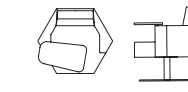

**Six® Collection**  
Nienkämper

**Six® Collection**  
Nienkämper

**Six Lounge Chair**  
30301

**Six Lounge Chair With Tablet**  
30302

**Six Two Seat Bench**  
30303

**Six Three Seat Bench**  
30304

**Six Ottoman**  
30305

**Six Two Seat Bench On Pedestals**  
30308

**Six Three Seat Bench On Pedestals**  
30309

**Six Ottoman On Pedestals**  
30310

**Six Side Table**  
30311

**Six Side Table**  
30312

**Six Coffee Table**  
30313

Laminated wood interior covered with polyurethane foam and dacron, brushed chrome metal base.

This chair is available with a writing tablet, interchangeable left or right.

Option with swivel base.

Seat H"	Arm H"	W"	D"	Top Dia."	Base Dia."	H"
16	23¼	32	28			30½
16	23¼	32	28			30½
17		55	31½			
17		82	31½			
17		28	27¾			
17		63	31½			
17		82	31½			
17		28	27¾			
				20	12	21
				30	18	24
				42	24	16