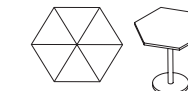

**Six® Collection**  
Nienkämper

**Six® Collection**  
Nienkämper

**Six Lounge Chair**  
30301

**Six Lounge Chair With Tablet**  
30302

**Six Two Seat Bench**  
30303

**Six Three Seat Bench**  
30304

**Six Ottoman**  
30305

**Six Two Seat Bench On Pedestals**  
30308

**Six Three Seat Bench On Pedestals**  
30309

**Six Ottoman On Pedestals**  
30310

**Six Side Table**  
30311

**Six Side Table**  
30312

**Six Coffee Table**  
30313

Laminated wood interior covered with polyurethane foam and dacron, brushed chrome metal base.

This chair is available with a writing tablet, interchangeable left or right.

Option with swivel base.

Seat H"	Arm H"	W"	D"	Top Dia."	Base Dia."	H"
16	23¼	32	28			30½
16	23¼	32	28			30½
17		55	31½			
17		82	31½			
17		28	27¾			
17		63	31½			
17		82	31½			
17		28	27¾			
				20	12	21
				30	18	24
				42	24	16

## Six® Collection

Nienkämper

The Six Collection® allows infinite combinations, using only chairs or with ottomans and benches. One can arrange circles, serpentine, chairs facing in – or outward in combination with six sided tables which are available in several sizes.