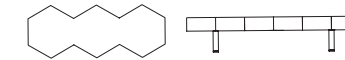

**Six® Collection**  
Nienkämper

**Six® Collection**  
Nienkämper

**Six Lounge Chair**  
30301

**Six Lounge Chair With Tablet**  
30302

**Six Two Seat Bench**  
30303

**Six Three Seat Bench**  
30304

**Six Ottoman**  
30305

**Six Two Seat Bench On Pedestals**  
30308

**Six Three Seat Bench On Pedestals**  
30309

**Six Ottoman On Pedestals**  
30310

**Six Side Table**  
30311

**Six Side Table**  
30312

**Six Coffee Table**  
30313

Laminated wood interior covered with polyurethane foam and dacron, brushed chrome metal base.

This chair is available with a writing tablet, interchangeable left or right.

Option with swivel base.

Seat H"	Arm H"	W"	D"	Top Dia."	Base Dia."	H"
16	23¼	32	28			30½
16	23¼	32	28			30½
17		55	31½			
17		82	31½			
17		28	27¾			
17		63	31½			
17		82	31½			
17		28	27¾			
				20	12	21
				30	18	24
				42	24	16