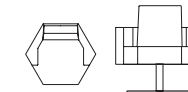

**Six® Collection**  
Nienkämper

**Six® Collection**  
Nienkämper

**Six Lounge Chair**  
30301

**Six Lounge Chair With Tablet**  
30302

**Six Two Seat Bench**  
30303

**Six Three Seat Bench**  
30304

**Six Ottoman**  
30305

**Six Two Seat Bench On Pedestals**  
30308

**Six Three Seat Bench On Pedestals**  
30309

**Six Ottoman On Pedestals**  
30310

**Six Side Table**  
30311

**Six Side Table**  
30312

**Six Coffee Table**  
30313

Laminated wood interior covered with polyurethane foam and dacron, brushed chrome metal base.

This chair is available with a writing tablet, interchangeable left or right.

Option with swivel base.

Seat H"	Arm H"	W"	D"	Top Dia."	Base Dia."	H"
16	23¼	32	28			30½
16	23¼	32	28			30½
17		55	31½			
17		82	31½			
17		28	27¾			
17		63	31½			
17		82	31½			
17		28	27¾			
				20	12	21
				30	18	24
				42	24	16