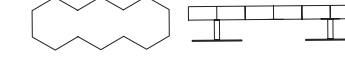

**Six® Collection**  
Nienkämper

**Six® Collection**  
Nienkämper

**Six Lounge Chair**  
30301

**Six Lounge Chair With Tablet**  
30302

**Six Two Seat Bench**  
30303

**Six Three Seat Bench**  
30304

**Six Ottoman**  
30305

**Six Two Seat Bench On Pedestals**  
30308

**Six Three Seat Bench On Pedestals**  
30309

**Six Ottoman On Pedestals**  
30310

**Six Side Table**  
30311

**Six Side Table**  
30312

**Six Coffee Table**  
30313

Laminated wood interior covered with polyurethane foam and dacron, brushed chrome metal base.

This chair is available with a writing tablet, interchangeable left or right.

Option with swivel base.

Seat H"	Arm H"	W"	D"	Top Dia."	Base Dia."	H"
16	23¼	32	28			30½
16	23¼	32	28			30½
17		55	31½			
17		82	31½			
17		28	27¾			
17		63	31½			
17		82	31½			
17		28	27¾			
				20	12	21
				30	18	24
				42	24	16