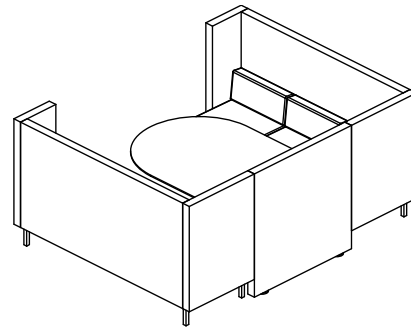

Tuxedo™ Cove Sofa with interconnecting panel
Model # 12452
panel with integrated cavity for wire management