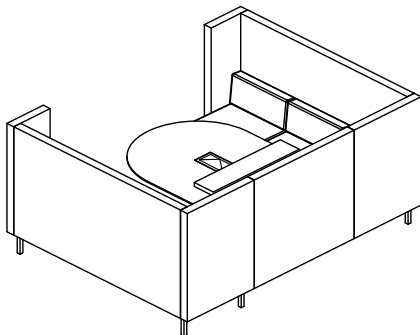

LOUNGE SEATING

Tuxedo™ Cove Design – Nienkämper

— US Only —

Model Number	Seat Arm			D"	H"	Fabric Yds.	Leather Sq.Ft.	COM	COL	Verde	Grano	Cremoso	Knoll Textiles			
	H"	H"	W"										1	2	3	4

TUXEDO™ COVE THREE SEAT SOFA LEFT

12449	17	46	79^{1/4}	31	46	12	216									
COM Frame						8^{1/4}	149									
COM Seat & Back Cushion						4^{1/2}	81									

8,840	9,285	13,285	14,825	15,345	9,840	10,760	11,745	12,765

TUXEDO™ COVE THREE SEAT SOFA RIGHT

12450	17	46	79^{1/4}	31	46	12	216									
COM Frame						8^{1/4}	149									
COM Seat & Back Cushion						4^{1/2}	81									

8,840	9,285	13,285	14,825	15,345	9,840	10,760	11,745	12,765

INTERCONNECTING PANEL

12451		44	3	38^{3/4}	2^{3/4}	50										

2,055	2,165	3,380	3,615	3,730	2,285	2,495	2,725	2,955

12452		44	3	46	3^{1/2}	63										

2,495	2,620	4,160	4,445	4,595	2,790	3,055	3,345	3,640

Tuxedo™ Cove Sofa with interconnecting panel
Model # 12451