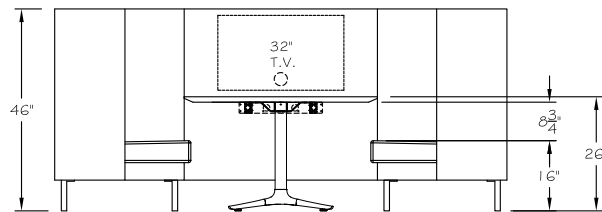

interconnecting panel: 39 h
Model # 12451

Model #	Description	Quantity	List Price
12449	Tuxedo™ Cove Three Seat Sofa Left in COM	1	8,840
12450	Tuxedo™ Cove Three Seat Sofa Right in COM	1	8,840
12451	Interconnecting Panel (39 H) in COM	1	2,055
43031/5	Gateway Media Lift Table – Relaxed Work Height 26 H in Standard P-lam	1	11,645
85213	Simple Side by Side Pop Up Forum Each side with two power & two open ports	1	1,165
Total List:			32,545

Note:

- Gateway™ Media Lift Table Dimension 66 L x 44 D x 26 H.
- For standard veneer finish, model #43031/2, list price is \$10,655.
- TV lift can accommodate a maximum TV size of 32".
- TV lift is included. TV is not included.

interconnecting panel: 46 h
Model # 12452

Model #	Description	Quantity	List Price
12449	Tuxedo™ Cove Three Seat Sofa Left in COM	1	8,840
12450	Tuxedo™ Cove Three Seat Sofa Right in COM	1	8,840
12452	Interconnecting Panel (46 H) in COM	1	2,495
43041/5	Gateway Wall Mounted Table – Relaxed Work Height 26 H in Standard P-lam	1	4,165
85213	Simple Forum Side by Side Each side with two power & two open ports	1	1,165
Total List:			25,505

Note:

- Gateway Wall Mounted Table Dimension 66 L x 44 D x 26 H.
- For standard veneer finish, model # 43041/2, list price is \$4,815.
- Maximum TV size to be mounted on panel is 32".
- TV & TV mount are not included.