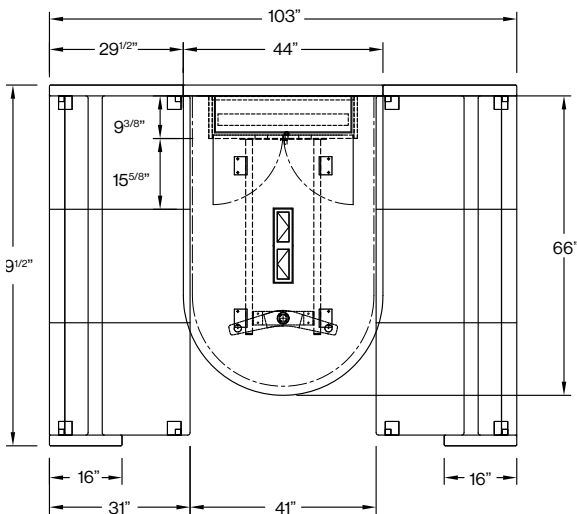

LOUNGE SEATING

Tuxedo™ Cove & Gateway™ Media Lift Table Design – Nienkämper & busk + hertzog

Table options for Tuxedo™ Cove include the Gateway™ tables, with a full range of connectivity. The Gateway™ Media Lift Table with Relaxed Work Height (26 H) provides a free standing solution while the Gateway™ Wall Mounted Table with Relaxed Work Height (26 H) offers another option for television screen and monitor to be mounted on the interconnecting panel.

interconnecting panel: 39 h
Model # 12451

Model #	Description	Quantity	List Price
12449	Tuxedo™ Cove Three Seat Sofa Left in COM	1	8,840
12450	Tuxedo™ Cove Three Seat Sofa Right in COM	1	8,840
12451	Interconnecting Panel (39 H) in COM	1	2,055
43031/5	Gateway Media Lift Table – Relaxed Work Height 26 H in Standard P-lam	1	11,645
85213	Simple Side by Side Pop Up Forum Each side with two power & two open ports	1	1,165
Total List:			32,545

Note:

- Gateway™ Media Lift Table Dimension 66 L x 44 D x 26 H.
- For standard veneer finish, model #43031/2, list price is \$10,655.
- TV lift can accommodate a maximum TV size of 32".
- TV lift is included. TV is not included.

Note:

- Gateway Wall Mounted Table Dimension 66 L x 44 D x 26 H.
- For standard veneer finish, model # 43041/2, list price is \$4,815.
- Maximum TV size to be mounted on panel is 32".
- TV & TV mount are not included.