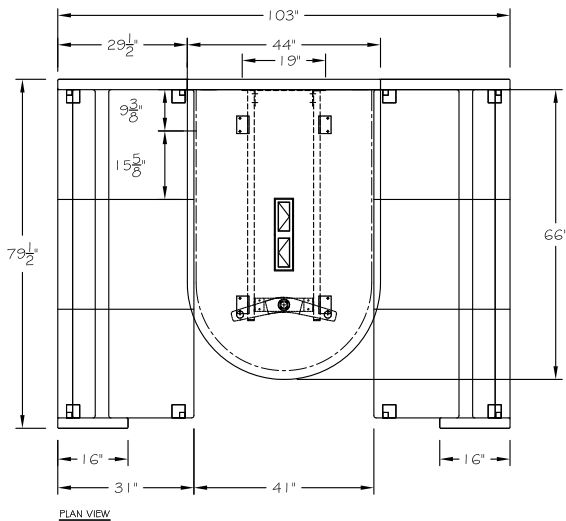

interconnecting panel: 39 h
Model # 12451

Model #	Description	Quantity	List Price
12449	Tuxedo™ Cove Three Seat Sofa Left in COM	1	8,840
12450	Tuxedo™ Cove Three Seat Sofa Right in COM	1	8,840
12451	Interconnecting Panel (39 H) in COM	1	2,055
43031/5	Gateway Media Lift Table – Relaxed Work Height 26 H in Standard P-lam	1	11,645
85213	Simple Side by Side Pop Up Forum Each side with two power & two open ports	1	1,165
Total List:			32,545

Note:

- Gateway™ Media Lift Table Dimension 66 L x 44 D x 26 H.
- For standard veneer finish, model #43031/2, list price is \$10,655.
- TV lift can accommodate a maximum TV size of 32".
- TV lift is included. TV is not included.

interconnecting panel: 46 h
Model # 12452

Model #	Description	Quantity	List Price
12449	Tuxedo™ Cove Three Seat Sofa Left in COM	1	8,840
12450	Tuxedo™ Cove Three Seat Sofa Right in COM	1	8,840
12452	Interconnecting Panel (46 H) in COM	1	2,495
43041/5	Gateway Wall Mounted Table – Relaxed Work Height 26 H in Standard P-lam	1	4,165
85213	Simple Forum Side by Side Each side with two power & two open ports	1	1,165
Total List:			25,505

Note:

- Gateway Wall Mounted Table Dimension 66 L x 44 D x 26 H.
- For standard veneer finish, model # 43041/2, list price is \$4,815.
- Maximum TV size to be mounted on panel is 32".
- TV & TV mount are not included.