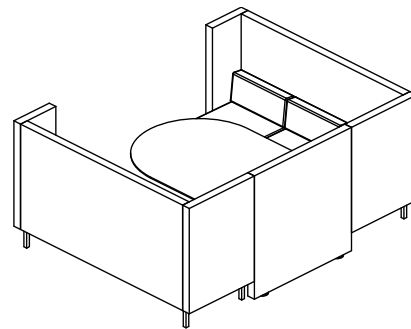

Tuxedo™ Cove Sofa with interconnecting panel
Model # 12452
panel with integrated cavity for wire management