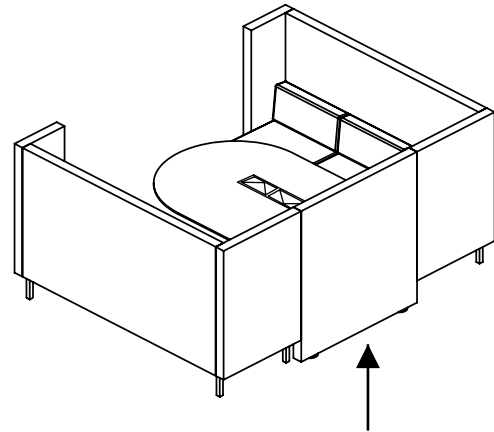

LOUNGE SEATING

Tuxedo™ Cove & Gateway™ Wall Mounted Table Design – Nienkämper & busk + hertzog

Gateway™ Wall Mounted Table provides a simple solution by mounting a TV or monitor screen directly onto the interconnecting panel. The wall mounted Gateway™ table with single base provides maximum knee space for users.

interconnecting panel: 46 h
Model # 12452