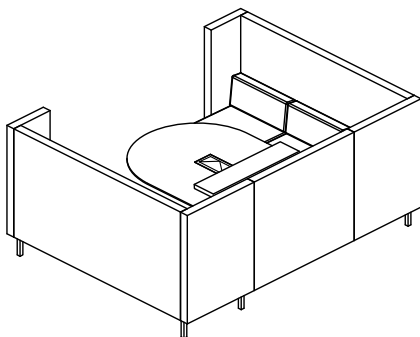

LOUNGE SEATING

Tuxedo™ Cove Design – Nienkämper

— CDN Only —

Model Number	Seat Arm			D"	H"	Fabric Yds.	Leather Sq.Ft.	COM	COL	Verde	Grano	Cremoso	Knoll Textiles			
	H"	H"	W"										1	2	3	4

TUXEDO™ COVE THREE SEAT SOFA LEFT

12449	17	46	79¼	31	46	12	216										
COM Frame						8¼	149										
COM Seat & Back Cushion						4½	81										

8,840	9,285	13,285	14,825	15,345	10,295	11,745	13,340	14,915

TUXEDO™ COVE THREE SEAT SOFA RIGHT

12450	17	46	79¼	31	46	12	216										
COM Frame						8¼	149										
COM Seat & Back Cushion						4½	81										

8,840	9,285	13,285	14,825	15,345	10,295	11,745	13,340	14,915

INTERCONNECTING PANEL

12451		44	3	38¾	2¾	50											

2,055	2,165	3,380	3,615	3,730	2,390	2,725	3,090	3,450

12452		44	3	46	3½	63											

2,495	2,620	4,160	4,445	4,595	2,920	3,345	3,810	4,270

Tuxedo™ Cove Sofa with interconnecting panel
Model # 12451