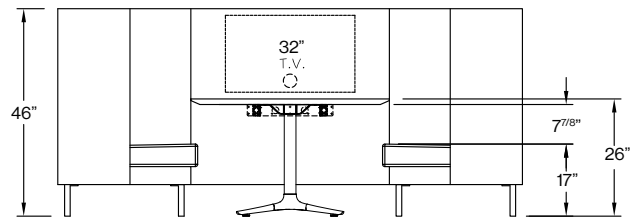

Model #	Description	Quantity	List Price
12449	Tuxedo™ Cove Three Seat Sofa Left in COM	1	8,840
12450	Tuxedo™ Cove Three Seat Sofa Right in COM	1	8,840
12452	Interconnecting Panel (46 H) in COM	1	2,495
43041/5	Gateway Wall Mounted Table – Relaxed Work Height 26 H in Standard P-lam	1	4,165
85213	Simple Side by Side Pop Up Forum Each side with two power & two open ports	1	1,165
Total List:			25,505

Note:

- Gateway Wall Mounted Table Dimension 66 L x 44 D x 26 H.
- For standard veneer finish, model # 43041/2, list price is $4,815.
- Maximum TV size to be mounted on panel is 32".
- TV & TV mount are not included.