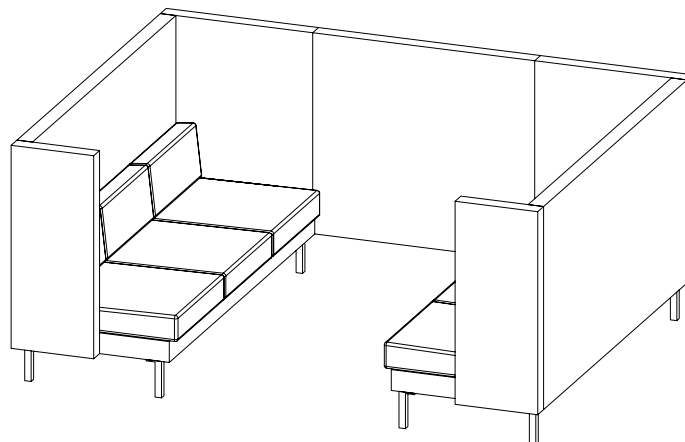

Tuxedo™ Cove Sofa with interconnecting panel
Model # 12451

Tuxedo™ Cove Sofa with interconnecting panel
Model # 12452
panel with integrated cavity for wire management

LOUNGE SEATING

Tuxedo™ Cove & Gateway™ Media Lift/Wall Mounted Table Design – Nienkämper & busk + hertzog

Tuxedo™ Cove is composed of two 3 seat high back sofas with an interconnecting panel and table to form an enclosed booth for meetings, collaborative tasks or to be used as a touchdown base for the day. The high sides and back provide total seclusion from the surrounding environment without the need for interior substructures while additional privacy is maintained via the acoustic benefits of the interconnecting panel and the sofas high walls.

LOUNGE SEATING

Tuxedo™ Cove & Gateway™ Media Lift Table Design – Nienkämper & busk + hertzog

Table options for Tuxedo™ Cove include the Gateway™ tables, with a full range of connectivity. The Gateway™ Media Lift Table with Relaxed Work Height (26 H) provides a free standing solution while the Gateway™ Wall Mounted Table with Relaxed Work Height (26 H) offers another option for television screen and monitor to be mounted on the interconnecting panel.