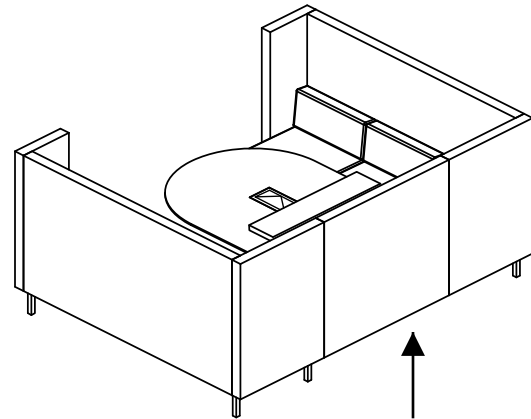

LOUNGE SEATING

Tuxedo™ Cove & Gateway™ Media Lift Table Design – Nienkämper & busk + hertzog

Table options for Tuxedo™ Cove include the Gateway™ tables, with a full range of connectivity. The Gateway™ Media Lift Table with Relaxed Work Height (26 H) provides a free standing solution while the Gateway™ Wall Mounted Table with Relaxed Work Height (26 H) offers another option for television screen and monitor to be mounted on the interconnecting panel.

Gateway™ Media Lift Table effortlessly transforms meeting tables to create innovative multimedia solutions for communication, presentations and interactive work spaces. At the touch of the remote control, the unit raises the monitor screen up from the base cabinet. The ultimate in professional appearance, Gateway™ Media Lift combines sophistication and function to create additional space, protect your TV from damage or to hide it away from sight.

interconnecting panel: 39 h
Model # 12451