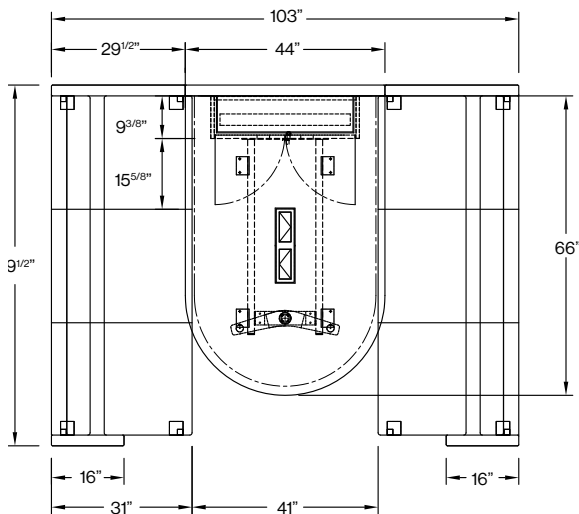

LOUNGE SEATING

Tuxedo™ Cove & Gateway™ Media Lift Table Design – Nienkämper & busk + hertzog

Table options for Tuxedo™ Cove include the Gateway™ tables, with a full range of connectivity. The Gateway™ Media Lift Table with Relaxed Work Height (26 H) provides a free standing solution while the Gateway™ Wall Mounted Table with Relaxed Work Height (26 H) offers another option for television screen and monitor to be mounted on the interconnecting panel.

interconnecting panel: 39 h
Model # 12451

Model #	Description	Quantity	List Price
12449	Tuxedo™ Cove Three Seat Sofa Left in COM	1	8,840
12450	Tuxedo™ Cove Three Seat Sofa Right in COM	1	8,840
12451	Interconnecting Panel (39 H) in COM	1	2,055
43031/5	Gateway Media Lift Table – Relaxed Work Height 26 H in Standard P-lam	1	11,645
85213	Simple Side by Side Pop Up Forum Each side with two power & two open ports	1	1,165
Total List:			32,545

Note:

- Gateway™ Media Lift Table Dimension 66 L x 44 D x 26 H.
- For standard veneer finish, model #43031/2, list price is \$10,655.
- TV lift can accommodate a maximum TV size of 32".
- TV lift is included. TV is not included.

Note:

- Gateway Wall Mounted Table Dimension 66 L x 44 D x 26 H.
- For standard veneer finish, model # 43041/2, list price is \$4,815.
- Maximum TV size to be mounted on panel is 32".
- TV & TV mount are not included.