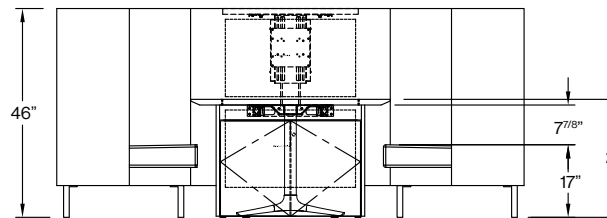

LOUNGE SEATING

Tuxedo™ Cove & Gateway™ Media Lift Table Design – Nienkämper & busk + hertzog

Table options for Tuxedo™ Cove include the Gateway™ tables, with a full range of connectivity. The Gateway™ Media Lift Table with Relaxed Work Height (26 H) provides a free standing solution while the Gateway™ Wall Mounted Table with Relaxed Work Height (26 H) offers another option for television screen and monitor to be mounted on the interconnecting panel.

interconnecting panel: 39 h
Model # 12451

Model #	Description	Quantity	List Price
12449	Tuxedo™ Cove Three Seat Sofa Left in COM	1	8,840
12450	Tuxedo™ Cove Three Seat Sofa Right in COM	1	8,840
12451	Interconnecting Panel (39 H) in COM	1	2,055
43031/5	Gateway Media Lift Table – Relaxed Work Height 26 H in Standard P-lam	1	11,645
85213	Simple Side by Side Pop Up Forum Each side with two power & two open ports	1	1,165
Total List:			32,545

Note:

- Gateway™ Media Lift Table Dimension 66 L x 44 D x 26 H.
- For standard veneer finish, model #43031/2, list price is \$10,655.
- TV lift can accommodate a maximum TV size of 32".
- TV lift is included. TV is not included.