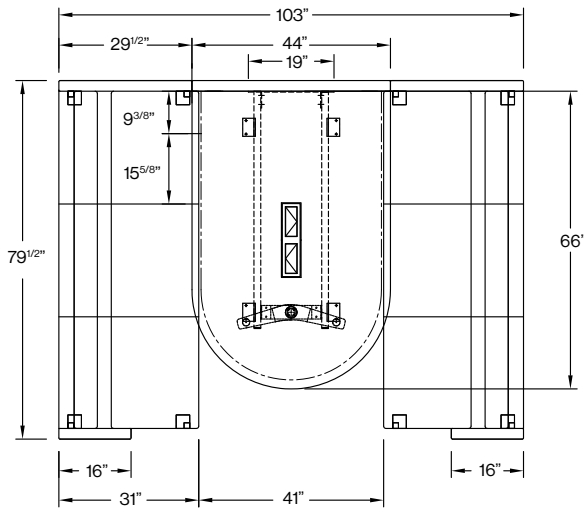

interconnecting panel: 39 h
Model # 12451

Model #	Description	Quantity	List Price
12449	Tuxedo™ Cove Three Seat Sofa Left in COM	1	8,840
12450	Tuxedo™ Cove Three Seat Sofa Right in COM	1	8,840
12451	Interconnecting Panel (39 H) in COM	1	2,055
43031/5	Gateway Media Lift Table – Relaxed Work Height 26 H in Standard P-lam	1	11,645
85213	Simple Side by Side Pop Up Forum Each side with two power & two open ports	1	1,165
Total List:			32,545

Note:

- Gateway™ Media Lift Table Dimension 66 L x 44 D x 26 H.
- For standard veneer finish, model #43031/2, list price is \$10,655.
- TV lift can accommodate a maximum TV size of 32".
- TV lift is included. TV is not included.

interconnecting panel: 46 h
Model # 12452

Model #	Description	Quantity	List Price
12449	Tuxedo™ Cove Three Seat Sofa Left in COM	1	8,840
12450	Tuxedo™ Cove Three Seat Sofa Right in COM	1	8,840
12452	Interconnecting Panel (46 H) in COM	1	2,495
43041/5	Gateway Wall Mounted Table – Relaxed Work Height 26 H in Standard P-lam	1	4,165
85213	Simple Side by Side Pop Up Forum Each side with two power & two open ports	1	1,165
Total List:			25,505

Note:

- Gateway Wall Mounted Table Dimension 66 L x 44 D x 26 H.
- For standard veneer finish, model # 43041/2, list price is \$4,815.
- Maximum TV size to be mounted on panel is 32".
- TV & TV mount are not included.