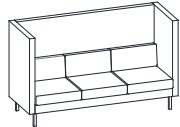

THREE SEAT SOFA