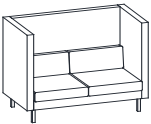

LOUNGE SEATING

Tuxedo™ High Back Design – Nienkämper

— CDN Only —

Model Number	Seat H"	Arm H"	W"	D"	H"	Fabric Yds.	Leather Sq. Ft.	COM	COL	Verde	Grano	Cremoso	Knoll Textiles			
													1	2	3	4

TWO SEAT SOFA

12445	17	46	55	31	46	9¼	167	6,960	7,305	10,840	12,130	12,555	8,080	9,200	10,430	11,645
COM Frame						6¾	112									
COM Seat & Back Cushion						3	54									

LARGE TWO SEAT SOFA

12447	17	46	64	31	46	11¼	203	8,095	8,490	12,615	14,110	14,615	9,460	10,820	12,315	13,790
COM Frame						7½	135									
COM Seat & Back Cushion						3¾	68									