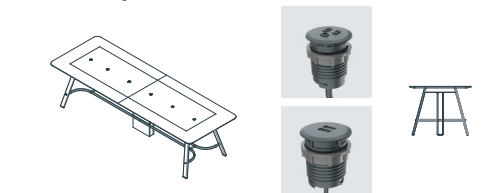

Metronome™/Trestle Table  
Fig40

Metronome™/Trestle Table  
Fig40

Metronome™/Trestle table is a collection of less formal, typically standing height boardroom tables for meetings, collaborative work and use as a touchdown station. The design premise was to design a simple but beautiful product that combines the strength of a metal frame with the softness of a wooden leg. With an expressive metal foot rail, top in either wood veneer or plastic laminate, and a central wood chimney for tidy wire management, it's an elegant and practical solution for a variety of office environments.

**Low Bar:** typical to all standing configurations - powder coat finish to match stretcher rail

**Center (Plinth) Base:** typical to all 2-piece tops (120"+) and for tables that require large capacity wire management to floor. Lift off panel on both sides. Veneer, plastic laminate finishes.

**Rail & Low Bar Finish Options**

\*Note: Solid walnut, maple and white oak bases are available in any Nienkämper stains

**Vox® Simple Dot Power**

**Dual USB chargers embedded on under side of table top**

**Sizes**

Metronome™/ Trestle tables are available in standard sizes:  
Width: 36", 42", 48", 54", 60"  
Length: 48", 60", 72", 84", 96", 120", 132", 144", 156", 168", 180", 204", 216", 228", 240"

Height: 29", 38"