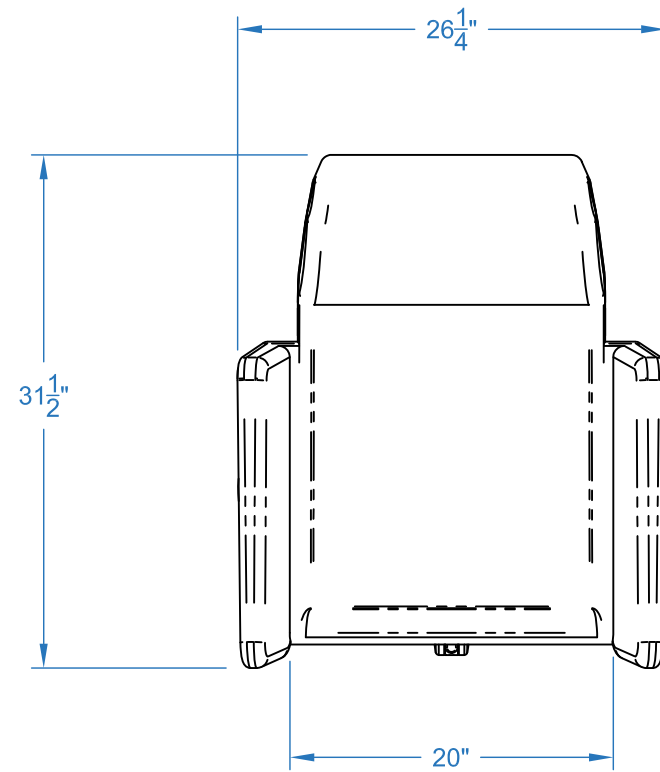

PLAN VIEW

- NOTES:
- SOME NOMINAL DIMENSIONS ARE REFLECTED IN THIS DRAWING - NOT TO BE USED FOR ENGINEERING.
  - DETAILS AND DIMENSIONS CONTAINED IN THIS DRAWING ARE NON-BINDING AND SUBJECT TO DESIGN IMPROVEMENT.
  - NIENKAMPER RESERVES THE RIGHT TO MAKE CHANGES WITHOUT NOTICE.

<p><b>nienkämper</b></p> <p>257 Finchdene Square, Scarborough, Ontario, Canada, M1X 1B9 Tel 416 298 5700 Fax 416 298 9535 www.nienkamper.com design@nienkamper.com</p>	<p>OC-Project: <b>VUELO COLLECTION</b></p>		<p>Drawing No:</p>		<p>Issue Drawing To: <b>CS</b> CUST. SERVE</p>
	<p>Title: CONFERENCE LOW BACK MDL# 10072</p>				
	<p>Scale: 1"=1'-0"</p>		<p>Date: NOV 17, 2020</p>		<p>Revision No. <b>R-</b></p>
	<p>Drawn: DESIGN DEPT.</p>		<p>Dwg For CLIENT REVIEW / WEBSITE</p>		
<p>THIS DRAWING IS CONFIDENTIAL AND PROPRIETARY. NO PART OF THIS DRAWING MAY BE COPIED, DISCLOSED TO ANY THIRD PARTY OR USED FOR ANY PURPOSE WITHOUT THE EXPRESS WRITTEN AUTHORIZATION OF NIENKAMPER FURNITURE &amp; ACCESSORIES</p>		<p>Rev Details:</p>		<p>PART #: -</p>	