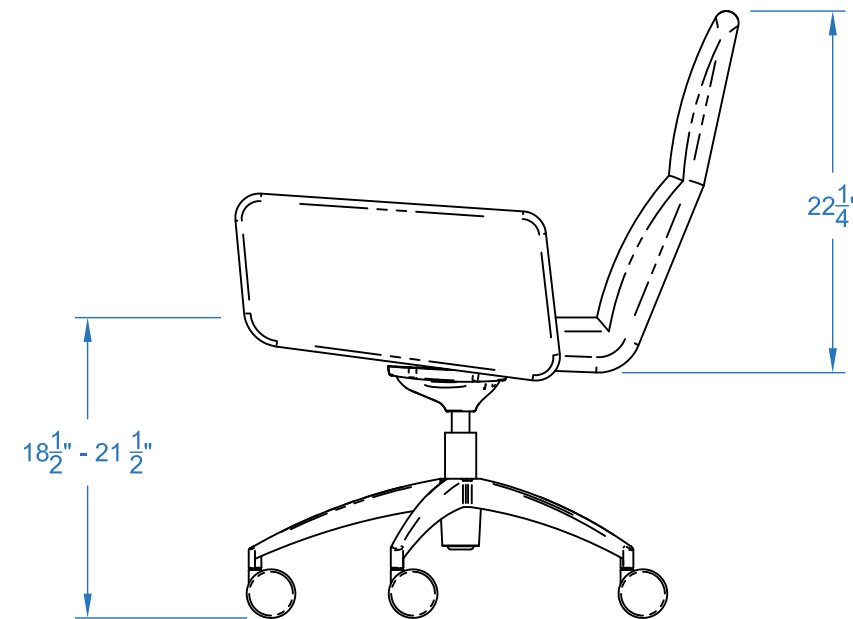

PLAN VIEW

- NOTES:
- SOME NOMINAL DIMENSIONS ARE REFLECTED IN THIS DRAWING - NOT TO BE USED FOR ENGINEERING.
  - DETAILS AND DIMENSIONS CONTAINED IN THIS DRAWING ARE NON-BINDING AND SUBJECT TO DESIGN IMPROVEMENT.
  - NIENKAMPER RESERVES THE RIGHT TO MAKE CHANGES WITHOUT NOTICE.

<p><b>nienkämper</b></p> <p>257 Finchdene Square, Scarborough, Ontario, Canada, M1X 1B9 Tel 416 298 5700 Fax 416 298 9535 www.nienkamper.com design@nienkamper.com</p>	<p>OC-Project: <b>VUELO COLLECTION</b></p>		<p>Drawing No:</p>		<p>Issue Drawing To: <b>CS</b> CUST. SERVE</p>
	<p>Title: CONFERENCE LOW BACK MDL# 10072</p>				
	<p>Scale: 1"=1'-0"</p>		<p>Date: NOV 17, 2020</p>		<p>Revision No. <b>R-</b></p>
	<p>Drawn: DESIGN DEPT.</p>		<p>Dwg For CLIENT REVIEW / WEBSITE</p>		
<p>THIS DRAWING IS CONFIDENTIAL AND PROPRIETARY. NO PART OF THIS DRAWING MAY BE COPIED, DISCLOSED TO ANY THIRD PARTY OR USED FOR ANY PURPOSE WITHOUT THE EXPRESS WRITTEN AUTHORIZATION OF NIENKAMPER FURNITURE &amp; ACCESSORIES</p>		<p>Rev Details:</p>		<p>PART #: -</p>	