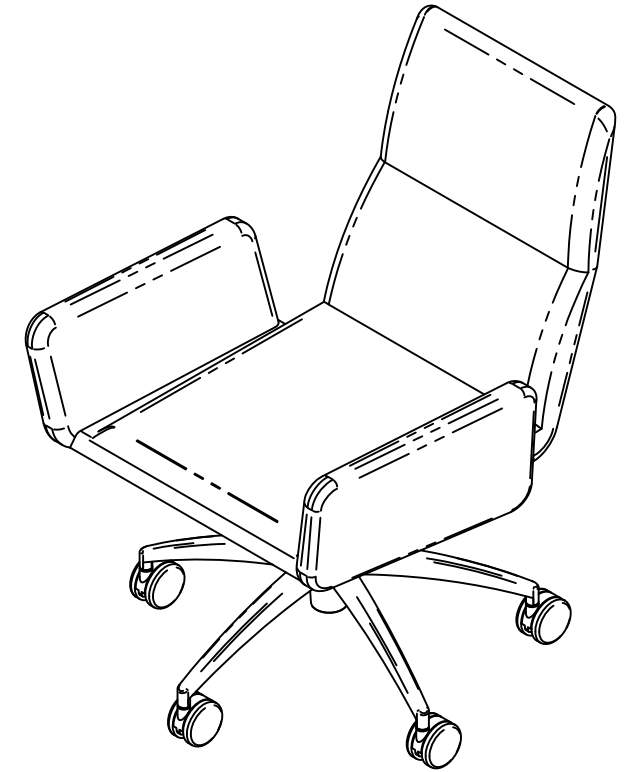

PLAN VIEW

- NOTES:
- SOME NOMINAL DIMENSIONS ARE REFLECTED IN THIS DRAWING - NOT TO BE USED FOR ENGINEERING.
  - DETAILS AND DIMENSIONS CONTAINED IN THIS DRAWING ARE NON-BINDING AND SUBJECT TO DESIGN IMPROVEMENT.
  - NIENKAMPER RESERVES THE RIGHT TO MAKE CHANGES WITHOUT NOTICE.

<p><b>nienkämper</b></p> <p>257 Finchdene Square, Scarborough, Ontario, Canada, M1X 1B9 Tel 416 298 5700 Fax 416 298 9535 www.nienkamper.com design@nienkamper.com</p>	<p>OC-Project: <b>VUELO COLLECTION</b></p>		<p>Drawing No:</p>		<p>Issue Drawing To: <b>CS</b> CUST. SERVE</p>
	<p>Title: CONFERENCE LOW BACK MDL# 10072</p>				
	<p>Scale: 1"=1'-0"</p>		<p>Date: NOV 17, 2020</p>		<p>Revision No. <b>R-</b></p>
	<p>Drawn: DESIGN DEPT.</p>		<p>Dwg For CLIENT REVIEW / WEBSITE</p>		
<p>THIS DRAWING IS CONFIDENTIAL AND PROPRIETARY. NO PART OF THIS DRAWING MAY BE COPIED, DISCLOSED TO ANY THIRD PARTY OR USED FOR ANY PURPOSE WITHOUT THE EXPRESS WRITTEN AUTHORIZATION OF NIENKAMPER FURNITURE &amp; ACCESSORIES</p>		<p>Rev Details:</p>		<p>PART #: -</p>	