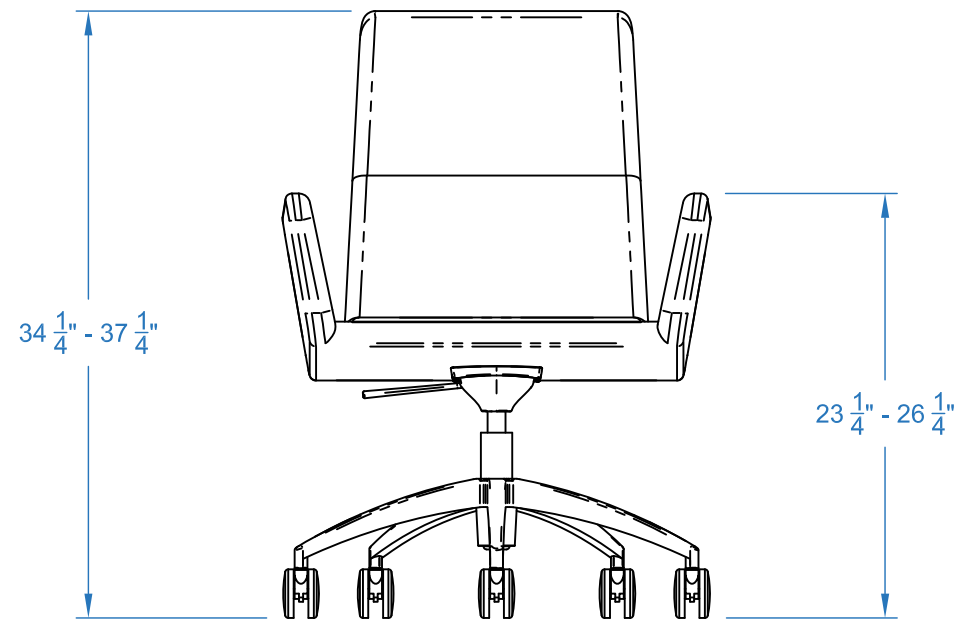

PLAN VIEW

- NOTES:
- SOME NOMINAL DIMENSIONS ARE REFLECTED IN THIS DRAWING - NOT TO BE USED FOR ENGINEERING.
  - DETAILS AND DIMENSIONS CONTAINED IN THIS DRAWING ARE NON-BINDING AND SUBJECT TO DESIGN IMPROVEMENT.
  - NIENKAMPER RESERVES THE RIGHT TO MAKE CHANGES WITHOUT NOTICE.

<p><b>nienkämper</b></p> <p>257 Finchdene Square, Scarborough, Ontario, Canada, M1X 1B9 Tel 416 298 5700 Fax 416 298 9535 www.nienkamper.com design@nienkamper.com</p>	<p>OC-Project: <b>VUELO COLLECTION</b></p>		<p>Drawing No:</p>		<p>Issue Drawing To: <b>CS</b> CUST. SERVE</p>
	<p>Title: CONFERENCE LOW BACK MDL# 10072</p>				
	<p>Scale: 1"=1'-0"</p>		<p>Date: NOV 17, 2020</p>		<p>Revision No. <b>R-</b></p>
	<p>Drawn: DESIGN DEPT.</p>		<p>Dwg For CLIENT REVIEW / WEBSITE</p>		
<p>THIS DRAWING IS CONFIDENTIAL AND PROPRIETARY. NO PART OF THIS DRAWING MAY BE COPIED, DISCLOSED TO ANY THIRD PARTY OR USED FOR ANY PURPOSE WITHOUT THE EXPRESS WRITTEN AUTHORIZATION OF NIENKAMPER FURNITURE &amp; ACCESSORIES</p>		<p>Rev Details:</p>		<p>PART #: -</p>	