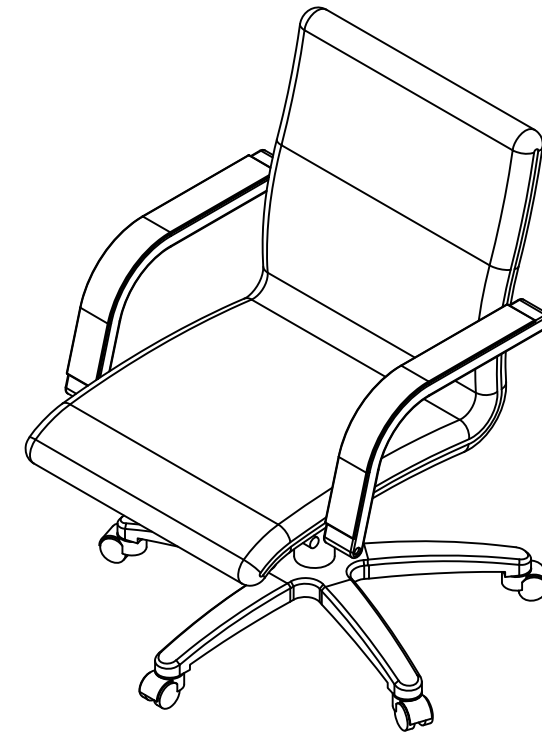

PLAN VIEW

- NOTES:
- SOME NOMINAL DIMENSIONS ARE REFLECTED IN THIS DRAWING - NOT TO BE USED FOR ENGINEERING.
  - DETAILS AND DIMENSIONS CONTAINED IN THIS DRAWING ARE NON-BINDING AND SUBJECT TO DESIGN IMPROVEMENT.
  - NIENKAMPER RESERVES THE RIGHT TO MAKE CHANGES WITHOUT NOTICE.

<p><b>nienkämper</b></p> <p>257 Finchdene Square, Scarborough, Ontario, Canada, M1X 1B9 Tel 416 298 5700 Fax 416 298 9535 www.nienkamper.com design@nienkamper.com</p>	<p>OC-Project: <b>SENATOR BOARDROOM</b></p>		<p>Drawing No:</p>		<p>Issue Drawing To: <b>CS</b> CUST. SERVE</p>
	<p>Title: LOW BACK CHAIR MDL# 14641 / 14649 / 14642 / 14643</p>				
	<p>Scale: 1"=1'-0"</p>		<p>Date: NOV.23, 2020</p>		<p>Revision No. <b>R-</b></p>
	<p>Drawn: DESIGN DEPT.</p>		<p>Dwg For CLIENT REVIEW / WEBSITE</p>		
<p>THIS DRAWING IS CONFIDENTIAL AND PROPRIETARY. NO PART OF THIS DRAWING MAY BE COPIED, DISCLOSED TO ANY THIRD PARTY OR USED FOR ANY PURPOSE WITHOUT THE EXPRESS WRITTEN AUTHORIZATION OF NIENKAMPER FURNITURE &amp; ACCESSORIES</p>		<p>Rev Details:</p>		<p>Rev Date:</p>	