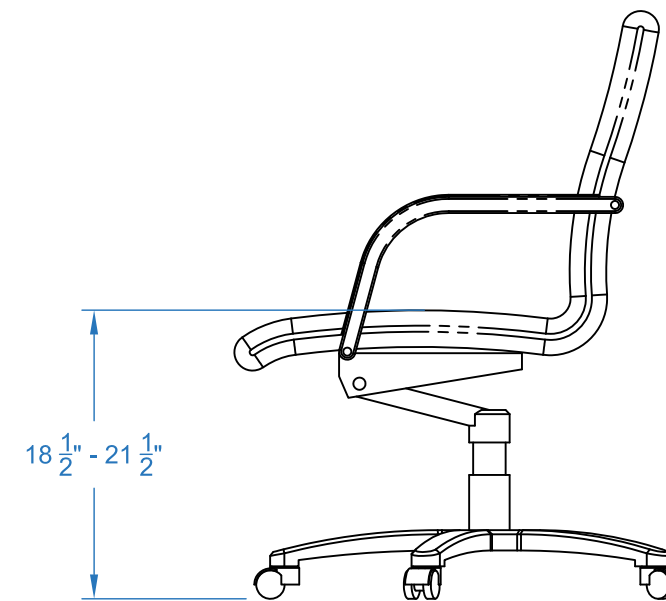

PLAN VIEW

- NOTES:
- SOME NOMINAL DIMENSIONS ARE REFLECTED IN THIS DRAWING - NOT TO BE USED FOR ENGINEERING.
  - DETAILS AND DIMENSIONS CONTAINED IN THIS DRAWING ARE NON-BINDING AND SUBJECT TO DESIGN IMPROVEMENT.
  - NIENKAMPER RESERVES THE RIGHT TO MAKE CHANGES WITHOUT NOTICE.

<p><b>nienkämper</b></p> <p>257 Finchdene Square, Scarborough, Ontario, Canada, M1X 1B9 Tel 416 298 5700 Fax 416 298 9535 www.nienkamper.com design@nienkamper.com</p>	<p>OC-Project: <b>SENATOR BOARDROOM</b></p>		<p>Drawing No:</p>		<p>Issue Drawing To: <b>CS</b> CUST. SERVE</p>
	<p>Title: LOW BACK CHAIR MDL# 14641 / 14649 / 14642 / 14643</p>				
	<p>Scale: 1"=1'-0"</p>		<p>Date: NOV.23, 2020</p>		<p>Revision No. <b>R-</b></p>
	<p>Drawn: DESIGN DEPT.</p>		<p>Dwg For CLIENT REVIEW / WEBSITE</p>		
<p>THIS DRAWING IS CONFIDENTIAL AND PROPRIETARY. NO PART OF THIS DRAWING MAY BE COPIED, DISCLOSED TO ANY THIRD PARTY OR USED FOR ANY PURPOSE WITHOUT THE EXPRESS WRITTEN AUTHORIZATION OF NIENKAMPER FURNITURE &amp; ACCESSORIES</p>		<p>Rev Details:</p>		<p>Rev Date:</p>	