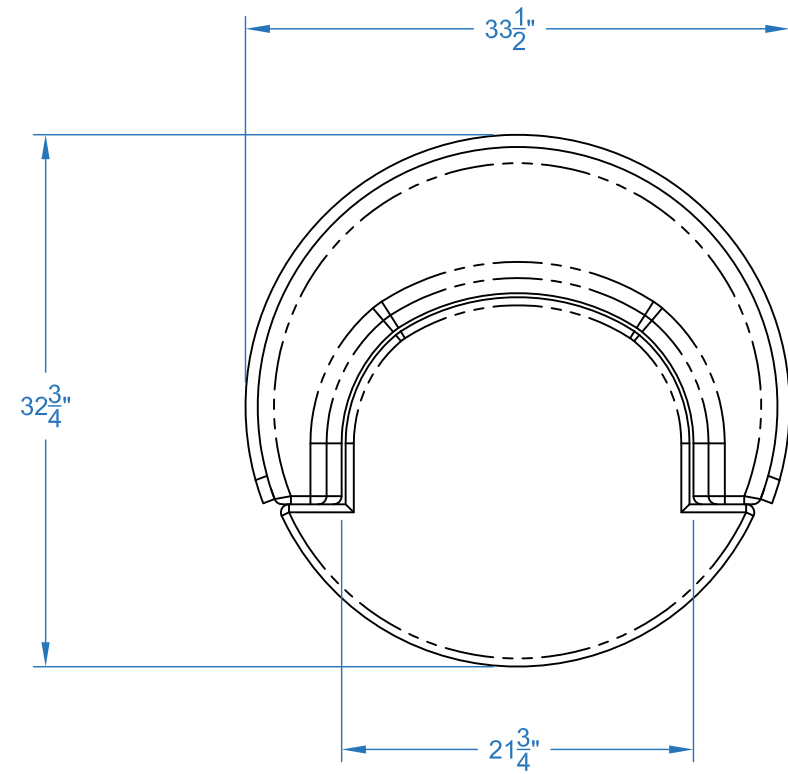

PLAN VIEW

- NOTES:
- SOME NOMINAL DIMENSIONS ARE REFLECTED IN THIS DRAWING - NOT TO BE USED FOR ENGINEERING.
 - DETAILS AND DIMENSIONS CONTAINED IN THIS DRAWING ARE NON-BINDING AND SUBJECT TO DESIGN IMPROVEMENT.
 - NIENKAMPER RESERVES THE RIGHT TO MAKE CHANGES WITHOUT NOTICE.

<p>nienkämper</p> <p>257 Finchdene Square, Scarborough, Ontario, Canada, M1X 1B9 Tel 416 298 5700 Fax 416 298 9535 www.nienkamper.com design@nienkamper.com</p>	<p>OC-Project: RADIUS COLLECTION</p>		<p>Drawing No:</p>		<p>Issue Drawing To: CS CUST. SERVE</p>
	<p>Title: LOW BACK WITH DISK BASE MDL# 100770 / 10771</p>				
	<p>Scale: 1"=1'-0"</p>		<p>Date: NOV 3, 2020</p>		<p>Revision No. R-</p>
	<p>Drawn: DESIGN DEPT.</p>		<p>Dwg For CLIENT REVIEW / WEBSITE</p>		
<p>THIS DRAWING IS CONFIDENTIAL AND PROPRIETARY. NO PART OF THIS DRAWING MAY BE COPIED, DISCLOSED TO ANY THIRD PARTY OR USED FOR ANY PURPOSE WITHOUT THE EXPRESS WRITTEN AUTHORIZATION OF NIENKAMPER FURNITURE & ACCESSORIES</p>			<p>Rev Details:</p>		<p>Rev Date:</p>