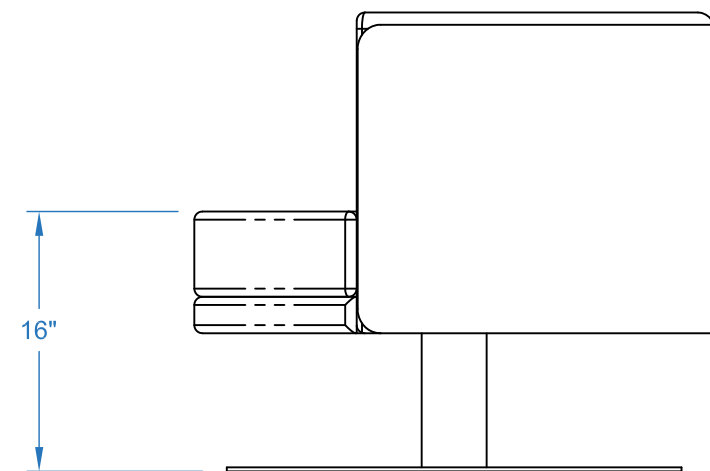

PLAN VIEW

- NOTES:
- SOME NOMINAL DIMENSIONS ARE REFLECTED IN THIS DRAWING - NOT TO BE USED FOR ENGINEERING.
 - DETAILS AND DIMENSIONS CONTAINED IN THIS DRAWING ARE NON-BINDING AND SUBJECT TO DESIGN IMPROVEMENT.
 - NIENKAMPER RESERVES THE RIGHT TO MAKE CHANGES WITHOUT NOTICE.

<p>nienkämper</p> <p>257 Finchdene Square, Scarborough, Ontario, Canada, M1X 1B9 Tel 416 298 5700 Fax 416 298 9535 www.nienkamper.com design@nienkamper.com</p>	<p>OC-Project: RADIUS COLLECTION</p>		<p>Drawing No:</p>		<p>Issue Drawing To: CS CUST. SERVE</p>
	<p>Title: LOW BACK WITH DISK BASE MDL# 100770 / 10771</p>				
	<p>Scale: 1"=1'-0"</p>		<p>Date: NOV 3, 2020</p>		<p>Revision No. R-</p>
	<p>Drawn: DESIGN DEPT.</p>		<p>Dwg For CLIENT REVIEW / WEBSITE</p>		
<p>THIS DRAWING IS CONFIDENTIAL AND PROPRIETARY. NO PART OF THIS DRAWING MAY BE COPIED, DISCLOSED TO ANY THIRD PARTY OR USED FOR ANY PURPOSE WITHOUT THE EXPRESS WRITTEN AUTHORIZATION OF NIENKAMPER FURNITURE & ACCESSORIES</p>			<p>Rev Details:</p>		<p>Rev Date:</p>