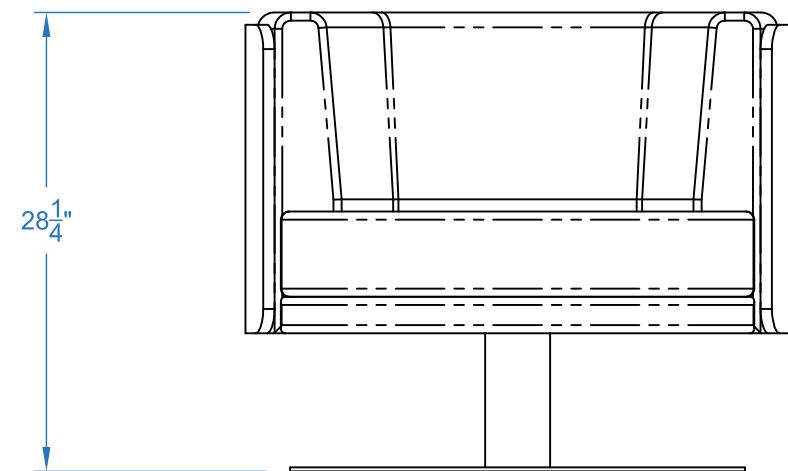

PLAN VIEW

- NOTES:
- SOME NOMINAL DIMENSIONS ARE REFLECTED IN THIS DRAWING - NOT TO BE USED FOR ENGINEERING.
 - DETAILS AND DIMENSIONS CONTAINED IN THIS DRAWING ARE NON-BINDING AND SUBJECT TO DESIGN IMPROVEMENT.
 - NIENKAMPER RESERVES THE RIGHT TO MAKE CHANGES WITHOUT NOTICE.

<p>nienkämper</p> <p>257 Finchdene Square, Scarborough, Ontario, Canada, M1X 1B9 Tel 416 298 5700 Fax 416 298 9535 www.nienkamper.com design@nienkamper.com</p>	<p>OC-Project: RADIUS COLLECTION</p>		<p>Drawing No:</p>		<p>Issue Drawing To: CS CUST. SERVE</p>
	<p>Title: LOW BACK WITH DISK BASE MDL# 100770 / 10771</p>				
	<p>Scale: 1"=1'-0"</p>		<p>Date: NOV 3, 2020</p>		<p>Revision No. R-</p>
	<p>Drawn: DESIGN DEPT.</p>		<p>Dwg For CLIENT REVIEW / WEBSITE</p>		
<p>THIS DRAWING IS CONFIDENTIAL AND PROPRIETARY. NO PART OF THIS DRAWING MAY BE COPIED, DISCLOSED TO ANY THIRD PARTY OR USED FOR ANY PURPOSE WITHOUT THE EXPRESS WRITTEN AUTHORIZATION OF NIENKAMPER FURNITURE & ACCESSORIES</p>			<p>Rev Details:</p>		<p>Rev Date:</p>