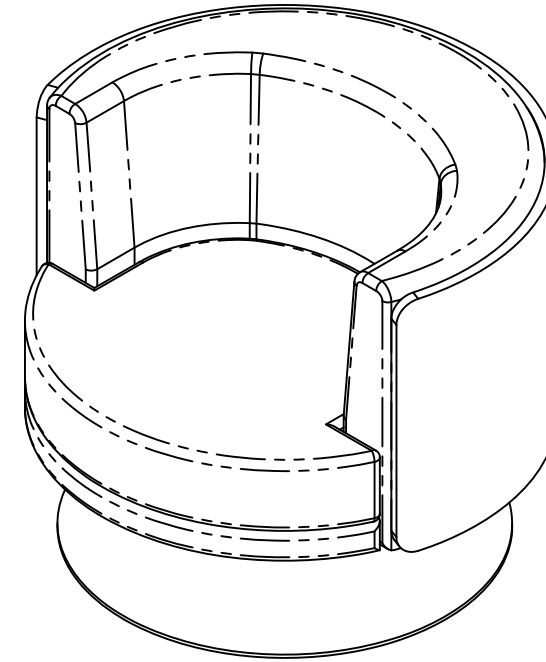

PLAN VIEW

- NOTES:
- SOME NOMINAL DIMENSIONS ARE REFLECTED IN THIS DRAWING - NOT TO BE USED FOR ENGINEERING.
 - DETAILS AND DIMENSIONS CONTAINED IN THIS DRAWING ARE NON-BINDING AND SUBJECT TO DESIGN IMPROVEMENT.
 - NIENKAMPER RESERVES THE RIGHT TO MAKE CHANGES WITHOUT NOTICE.

<p>nienkämper</p> <p>257 Finchdene Square, Scarborough, Ontario, Canada, M1X 1B9 Tel 416 298 5700 Fax 416 298 9535 www.nienkamper.com design@nienkamper.com</p>	<p>OC-Project: RADIUS COLLECTION</p>		<p>Drawing No:</p>		<p>Issue Drawing To: CS CUST. SERVE</p>
	<p>Title: LOW BACK WITH DISK BASE MDL# 100770 / 10771</p>				
	<p>Scale: 1"=1'-0"</p>		<p>Date: NOV 3, 2020</p>		<p>Revision No. R-</p>
	<p>Drawn: DESIGN DEPT.</p>		<p>Dwg For CLIENT REVIEW / WEBSITE</p>		
<p>THIS DRAWING IS CONFIDENTIAL AND PROPRIETARY. NO PART OF THIS DRAWING MAY BE COPIED, DISCLOSED TO ANY THIRD PARTY OR USED FOR ANY PURPOSE WITHOUT THE EXPRESS WRITTEN AUTHORIZATION OF NIENKAMPER FURNITURE & ACCESSORIES</p>			<p>Rev Details:</p>		<p>Rev Date:</p>