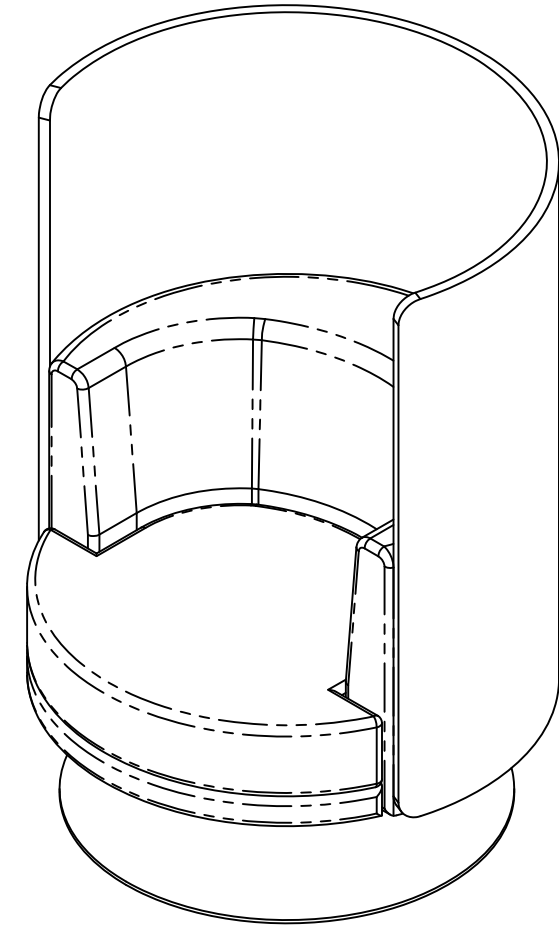

PLAN VIEW

- NOTES:
- SOME NOMINAL DIMENSIONS ARE REFLECTED IN THIS DRAWING - NOT TO BE USED FOR ENGINEERING.
  - DETAILS AND DIMENSIONS CONTAINED IN THIS DRAWING ARE NON-BINDING AND SUBJECT TO DESIGN IMPROVEMENT.
  - NIENKAMPER RESERVES THE RIGHT TO MAKE CHANGES WITHOUT NOTICE.

<p><b>nienkämper</b></p> <p>257 Finchdene Square, Scarborough, Ontario, Canada, M1X 1B9 Tel 416 298 5700 Fax 416 298 9535 www.nienkamper.com design@nienkamper.com</p>	<p>OC-Project: <b>RADIUS COLLECTION</b></p>		<p>Drawing No:</p>		<p>Issue Drawing To:</p>	
	<p>Title: HIGH BACK WITH DISK BASE MDL# 100772</p>					
	<p>Scale: 1"=1'-0"</p>		<p>Date: NOV 3, 2020</p>		<p>Revision No.</p>	
	<p>Drawn: DESIGN DEPT.</p>		<p>Dwg For CLIENT REVIEW / WEBSITE</p>		<p><b>R-</b></p>	
<p>THIS DRAWING IS CONFIDENTIAL AND PROPRIETARY. NO PART OF THIS DRAWING MAY BE COPIED, DISCLOSED TO ANY THIRD PARTY OR USED FOR ANY PURPOSE WITHOUT THE EXPRESS WRITTEN AUTHORIZATION OF NIENKAMPER FURNITURE &amp; ACCESSORIES</p>						
<p>Rev Details:</p>		<p>PART #:</p>		<p>Rev Date:</p>		