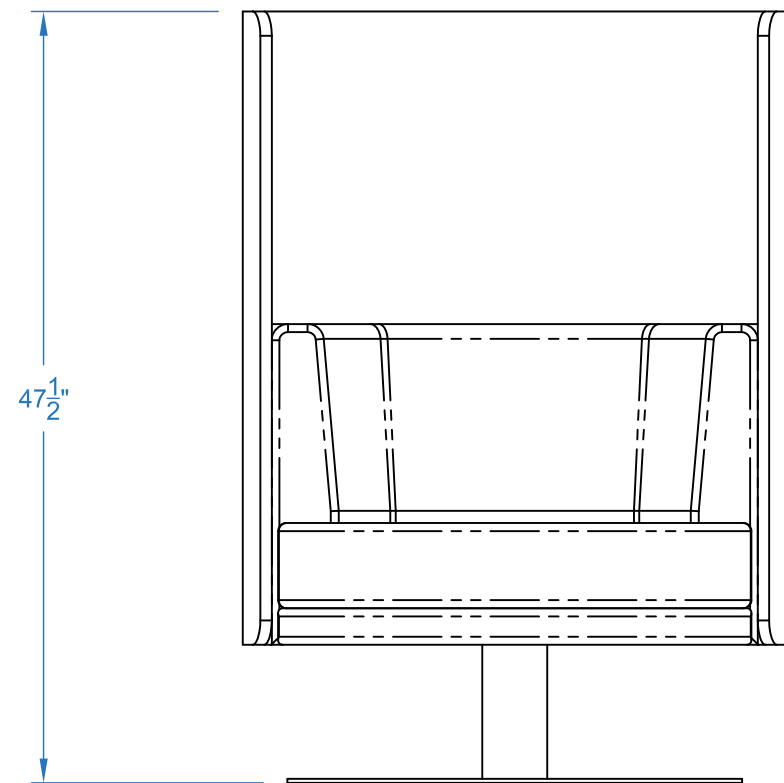

PLAN VIEW

- NOTES:
- SOME NOMINAL DIMENSIONS ARE REFLECTED IN THIS DRAWING - NOT TO BE USED FOR ENGINEERING.
  - DETAILS AND DIMENSIONS CONTAINED IN THIS DRAWING ARE NON-BINDING AND SUBJECT TO DESIGN IMPROVEMENT.
  - NIENKAMPER RESERVES THE RIGHT TO MAKE CHANGES WITHOUT NOTICE.

<p><b>nienkämper</b></p> <p>257 Finchdene Square, Scarborough, Ontario, Canada, M1X 1B9 Tel 416 298 5700 Fax 416 298 9535 www.nienkamper.com design@nienkamper.com</p>	<p>OC-Project: <b>RADIUS COLLECTION</b></p>		<p>Drawing No:</p>		<p>Issue Drawing To:</p>	
	<p>Title: HIGH BACK WITH DISK BASE MDL# 100772</p>					
	<p>Scale: 1"=1'-0"</p>		<p>Date: NOV 3, 2020</p>		<p>Revision No.</p>	
	<p>Drawn: DESIGN DEPT.</p>		<p>Dwg For CLIENT REVIEW / WEBSITE</p>		<p><b>R-</b></p>	
<p>THIS DRAWING IS CONFIDENTIAL AND PROPRIETARY. NO PART OF THIS DRAWING MAY BE COPIED, DISCLOSED TO ANY THIRD PARTY OR USED FOR ANY PURPOSE WITHOUT THE EXPRESS WRITTEN AUTHORIZATION OF NIENKAMPER FURNITURE &amp; ACCESSORIES</p>						
<p>Rev Details:</p>		<p>PART #:</p>		<p>Rev Date:</p>		