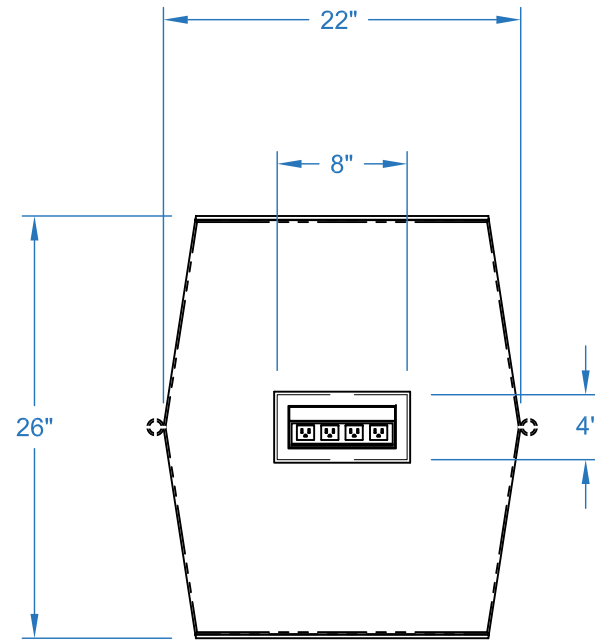

PLAN VIEW

- NOTES:
- SOME NOMINAL DIMENSIONS ARE REFLECTED IN THIS DRAWING - NOT TO BE USED FOR ENGINEERING.
 - DETAILS AND DIMENSIONS CONTAINED IN THIS DRAWING ARE NON-BINDING AND SUBJECT TO DESIGN IMPROVEMENT.
 - NIENKAMPER RESERVES THE RIGHT TO MAKE CHANGES WITHOUT NOTICE.

<p>nienkämper</p> <p>257 Finchdene Square, Scarborough, Ontario, Canada, M1X 1B9 Tel 416 298 5700 Fax 416 298 9535 www.nienkamper.com design@nienkamper.com</p>	<p>OC-Project: LIHQ COLLECTION</p>		<p>Drawing No:</p>		<p>Issue Drawing To: CS CUST. SERVE</p>
	<p>Title: TABLE ELEMENT MDL# 10915</p>				
	<p>Scale: 1"=1'-0"</p>		<p>Date: OCT. 26, 2020</p>		<p>Revision No. R-</p>
	<p>Drawn: DESIGN DEPT.</p>		<p>Dwg For CLIENT REVIEW / WEBSITE</p>		
<p>THIS DRAWING IS CONFIDENTIAL AND PROPRIETARY. NO PART OF THIS DRAWING MAY BE COPIED, DISCLOSED TO ANY THIRD PARTY OR USED FOR ANY PURPOSE WITHOUT THE EXPRESS WRITTEN AUTHORIZATION OF NIENKAMPER FURNITURE & ACCESSORIES</p>		<p>Rev Details:</p>		<p>PART # : -</p>	