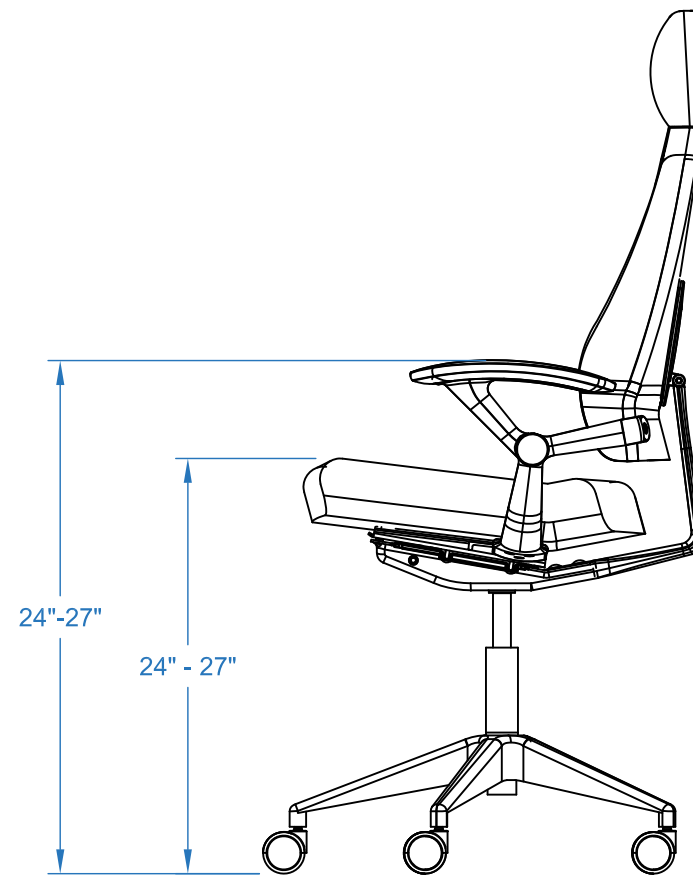

PLAN VIEW

<p>nienkämper International Inc.</p> <p>257 Finchdene Square, Scarborough, Ontario, Canada, M1X 1B9 Tel 416 298 5700 Fax 416 298 9535 www.nienkamper.com design@nienkamper.com</p> <p><small>THIS DRAWING IS CONFIDENTIAL AND PROPRIETARY. NO PART OF THIS DRAWING MAY BE COPIED, DISCLOSED TO ANY THIRD PARTY OR USED FOR ANY PURPOSE WITHOUT THE EXPRESS WRITTEN AUTHORIZATION OF NIENKAMPER FURNITURE & ACCESSORIES</small></p>	OC-Project: AYA CHAIR		Drawing No:		Issue Drawing To: CS CUST. SERVE
	Title: HIGH BACK MDL# 13304 / 13305 / 13306				
	Scale:	C.S. Rep:	Date:	Revision No. R-	
	Drawn: DESIGN DEPT.		Dwg For CLIENT REVIEW / WEBSITE		Rev Date:
Rev Details:		PART # :		Rev Date:	