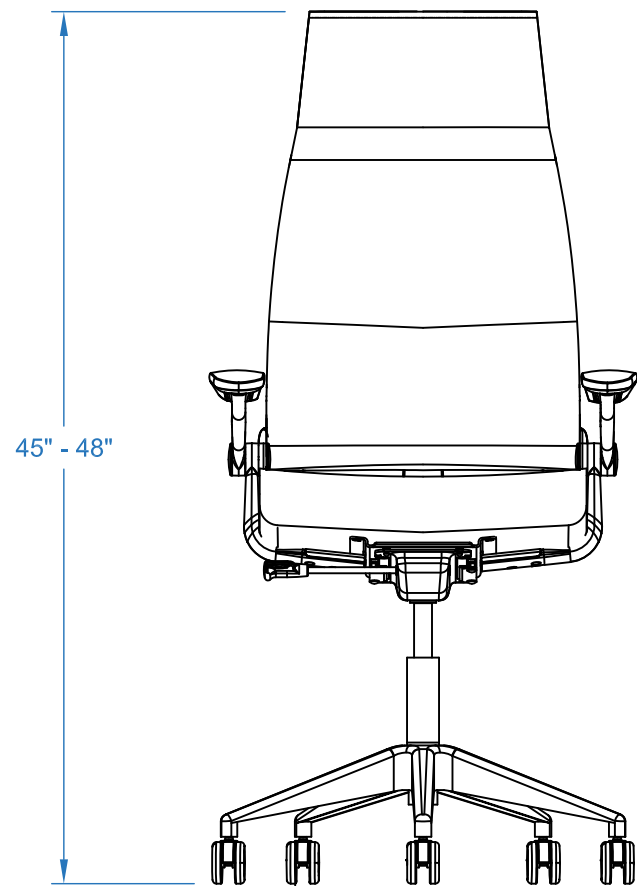

PLAN VIEW

<p>nienkämper International Inc.</p> <p>257 Finchdene Square, Scarborough, Ontario, Canada, M1X 1B9 Tel 416 298 5700 Fax 416 298 9535 www.nienkamper.com design@nienkamper.com</p> <p><small>THIS DRAWING IS CONFIDENTIAL AND PROPRIETARY. NO PART OF THIS DRAWING MAY BE COPIED, DISCLOSED TO ANY THIRD PARTY OR USED FOR ANY PURPOSE WITHOUT THE EXPRESS WRITTEN AUTHORIZATION OF NIENKAMPER FURNITURE & ACCESSORIES</small></p>	OC-Project: AYA CHAIR		Drawing No:		Issue Drawing To: CS CUST. SERVE
	Title: HIGH BACK MDL# 13304 / 13305 / 13306				
	Scale:	C.S. Rep:	Date:	Revision No. R-	
	Drawn: DESIGN DEPT.		Dwg For CLIENT REVIEW / WEBSITE		Rev Date:
Rev Details:		PART # :		Rev Date:	