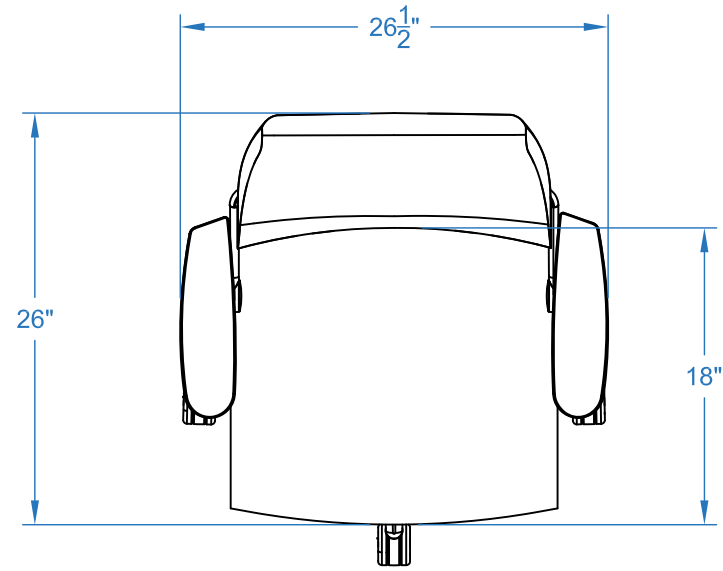

PLAN VIEW

<p>nienkämper International Inc.</p> <p>257 Finchdene Square, Scarborough, Ontario, Canada, M1X 1B9 Tel 416 298 5700 Fax 416 298 9535 www.nienkamper.com design@nienkamper.com</p> <p><small>THIS DRAWING IS CONFIDENTIAL AND PROPRIETARY. NO PART OF THIS DRAWING MAY BE COPIED, DISCLOSED TO ANY THIRD PARTY OR USED FOR ANY PURPOSE WITHOUT THE EXPRESS WRITTEN AUTHORIZATION OF NIENKAMPER FURNITURE & ACCESSORIES</small></p>	OC-Project: AYA CHAIR		Drawing No:		Issue Drawing To: CS CUST. SERVE
	Title: HIGH BACK MDL# 13304 / 13305 / 13306				
	Scale:	C.S. Rep:	Date:	Revision No. R-	
	Drawn: DESIGN DEPT.		Dwg For CLIENT REVIEW / WEBSITE		Rev Date:
Rev Details:		PART # :		Rev Date:	