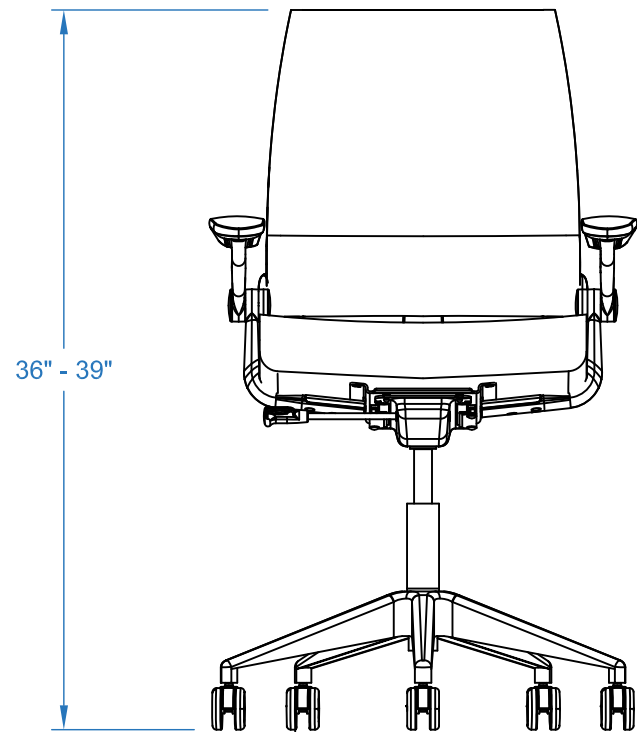

PLAN VIEW

<p><b>nienkämper</b> International Inc.</p> <p><small>257 Finchdene Square, Scarborough, Ontario, Canada, M1X 1B9 Tel 416 298 5700 Fax 416 298 9535 www.nienkamper.com design@nienkamper.com</small></p> <p><small>THIS DRAWING IS CONFIDENTIAL AND PROPRIETARY. NO PART OF THIS DRAWING MAY BE COPIED, DISCLOSED TO ANY THIRD PARTY OR USED FOR ANY PURPOSE WITHOUT THE EXPRESS WRITTEN AUTHORIZATION OF NIENKAMPER FURNITURE &amp; ACCESSORIES</small></p>	<p>OC-Project: <b>AYA CHAIR</b></p>		<p>Drawing No:</p>		<p>Issue Drawing To:</p> <p><b>CS</b> CUST. SERVE</p>
	<p>Title: MEDIUM BACK MDL# 13301 / 13302 / 13303</p>				
	<p>Scale:</p>	<p>C.S. Rep:</p>	<p>Date:</p>	<p>Revision No.</p> <p><b>R-</b></p>	
	<p>Drawn: DESIGN DEPT.</p>		<p>Dwg For CLIENT REVIEW / WEBSITE</p>		<p>Rev Date:</p>
<p>Rev Details:</p>		<p>PART # :</p> <p>-</p>		<p>Rev Date:</p>	