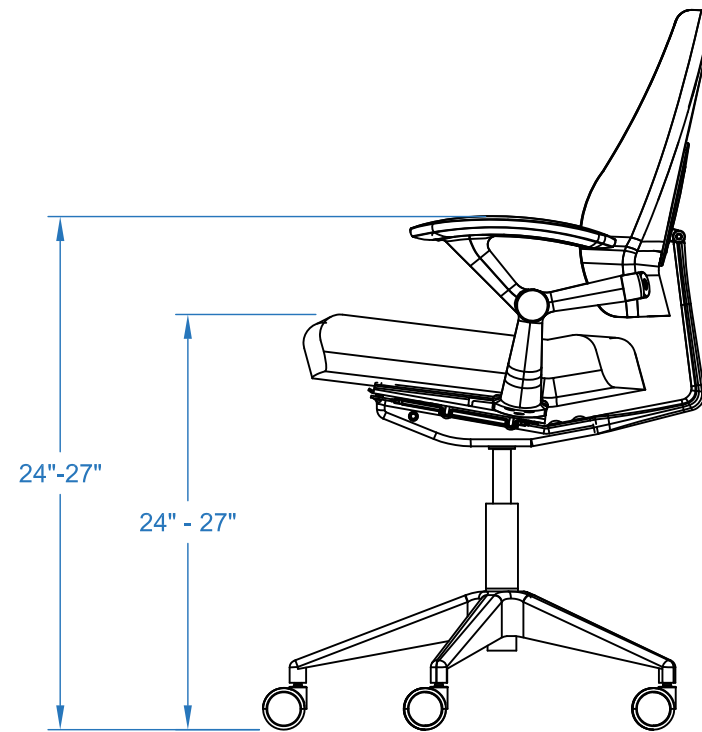

PLAN VIEW

<p><b>nienkämper</b> International Inc.</p> <p><small>257 Finchdene Square, Scarborough, Ontario, Canada, M1X 1B9 Tel 416 298 5700 Fax 416 298 9535 www.nienkamper.com design@nienkamper.com</small></p> <p><small>THIS DRAWING IS CONFIDENTIAL AND PROPRIETARY. NO PART OF THIS DRAWING MAY BE COPIED, DISCLOSED TO ANY THIRD PARTY OR USED FOR ANY PURPOSE WITHOUT THE EXPRESS WRITTEN AUTHORIZATION OF NIENKAMPER FURNITURE &amp; ACCESSORIES</small></p>	<p>OC-Project: <b>AYA CHAIR</b></p>		<p>Drawing No:</p>		<p>Issue Drawing To:</p> <p><b>CS</b> CUST. SERVE</p>
	<p>Title: MEDIUM BACK MDL# 13301 / 13302 / 13303</p>				
	<p>Scale:</p>	<p>C.S. Rep:</p>	<p>Date:</p>	<p>Revision No.</p> <p><b>R-</b></p>	
	<p>Drawn: DESIGN DEPT.</p>		<p>Dwg For CLIENT REVIEW / WEBSITE</p>		<p>Rev Date:</p>
<p>Rev Details:</p>		<p>PART # :</p> <p>-</p>		<p>Rev Date:</p>	