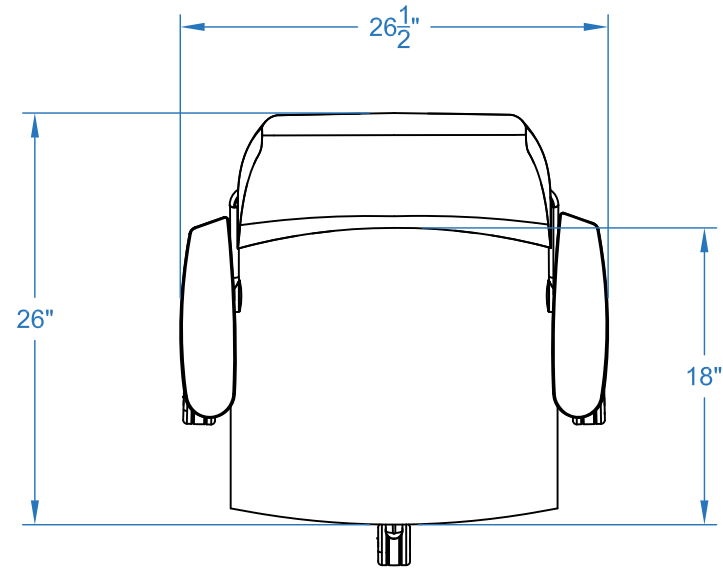

PLAN VIEW

<p><b>nienkämper</b> International Inc.</p> <p><small>257 Finchdene Square, Scarborough, Ontario, Canada, M1X 1B9 Tel 416 298 5700 Fax 416 298 9535 www.nienkamper.com design@nienkamper.com</small></p> <p><small>THIS DRAWING IS CONFIDENTIAL AND PROPRIETARY. NO PART OF THIS DRAWING MAY BE COPIED, DISCLOSED TO ANY THIRD PARTY OR USED FOR ANY PURPOSE WITHOUT THE EXPRESS WRITTEN AUTHORIZATION OF NIENKAMPER FURNITURE &amp; ACCESSORIES</small></p>	<p>OC-Project: <b>AYA CHAIR</b></p>		<p>Drawing No:</p>		<p>Issue Drawing To:</p> <p><b>CS</b> CUST. SERVE</p>
	<p>Title: MEDIUM BACK MDL# 13301 / 13302 / 13303</p>				
	<p>Scale:</p>	<p>C.S. Rep:</p>	<p>Date:</p>	<p>Revision No.</p> <p><b>R-</b></p>	
	<p>Drawn: DESIGN DEPT.</p>		<p>Dwg For CLIENT REVIEW / WEBSITE</p>		<p>Rev Date:</p>
<p>Rev Details:</p>		<p>PART # :</p> <p>-</p>		<p>Rev Date:</p>	