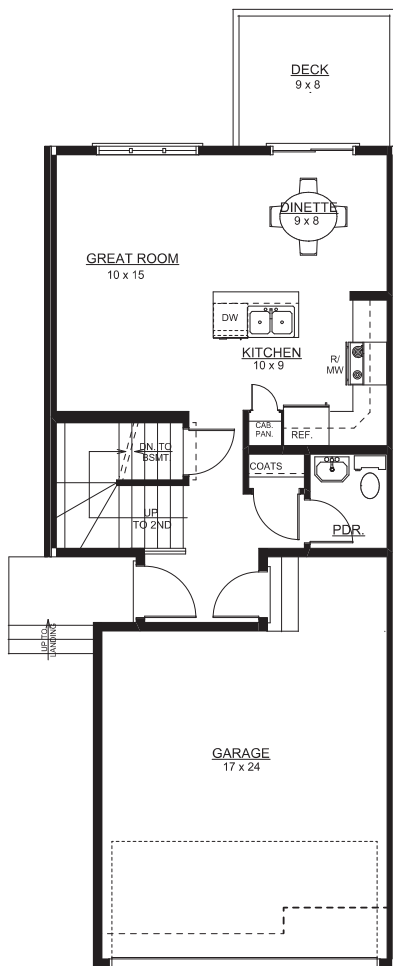

## FLOOR PLAN

### HOUSE STYLE

2 Storey

### SQUARE FEET

1360 Sq Ft

## FEATURES

- 9 Foot Ceilings on Main Floor
- Quartz Countertops Throughout The Home
- LED Lighting Package
- Double Car Garage
- Rear Deck included

**MAIN FLOOR**

**SECOND FLOOR**

Rendering is an artistic and marketing concept only. Dimensions shown are approximate and may change with lot size. All rights reserved. E. & O.E