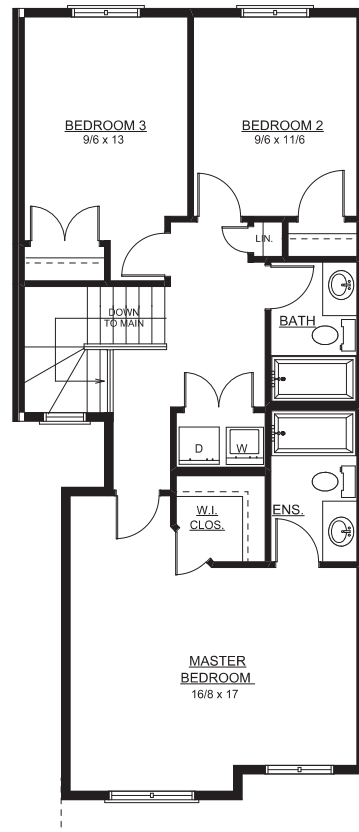

## FLOOR PLAN

### HOUSE STYLE

2 Storey

### SQUARE FEET

1360 Sq Ft

## FEATURES

- 9 Foot Ceilings on Main Floor
- Quartz Countertops Throughout The Home
- LED Lighting Package
- Double Car Garage
- Rear Deck included

**MAIN FLOOR**

**SECOND FLOOR**

Rendering is an artistic and marketing concept only. Dimensions shown are approximate and may change with lot size. All rights reserved. E. & O.E