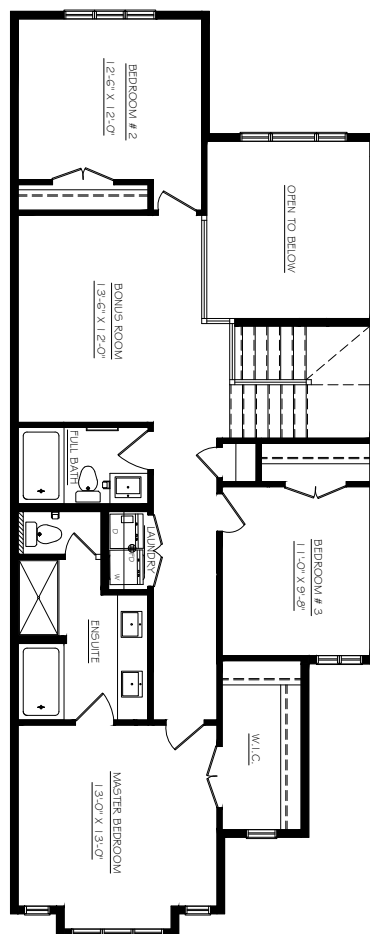

AKASH
HOMES

MAIN FLOOR
936 SQFT

SECOND FLOOR
1033 SQFT

THE
OTIS-Z
1750 - 2000 SQFT

Rendering is an artistic and marketing concept only. Dimensions shown are approximate and may change with lot size. All rights reserved. E. & O.E.