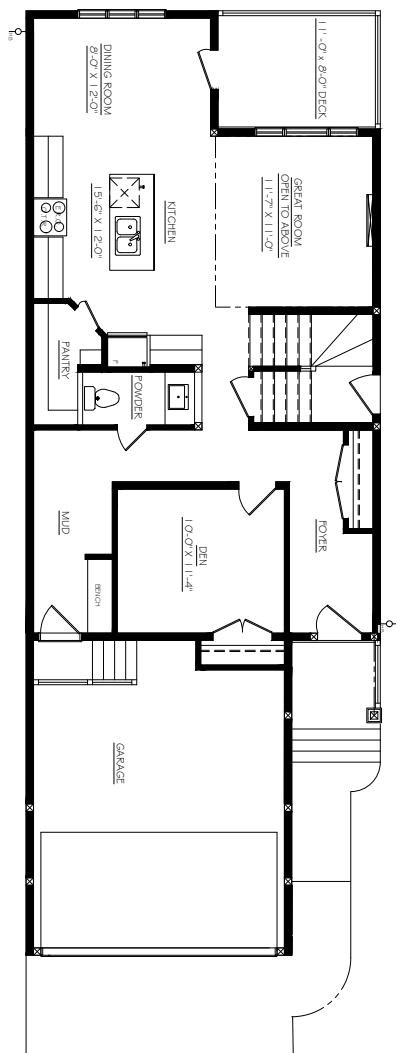

AKASH
HOMES

MAIN FLOOR
936 SQFT

SECOND FLOOR
1033 SQFT

THE
OTIS-Z
1750 - 2000 SQFT

Rendering is an artistic and marketing concept only. Dimensions shown are approximate and may change with lot size. All rights reserved. E. & O.E.