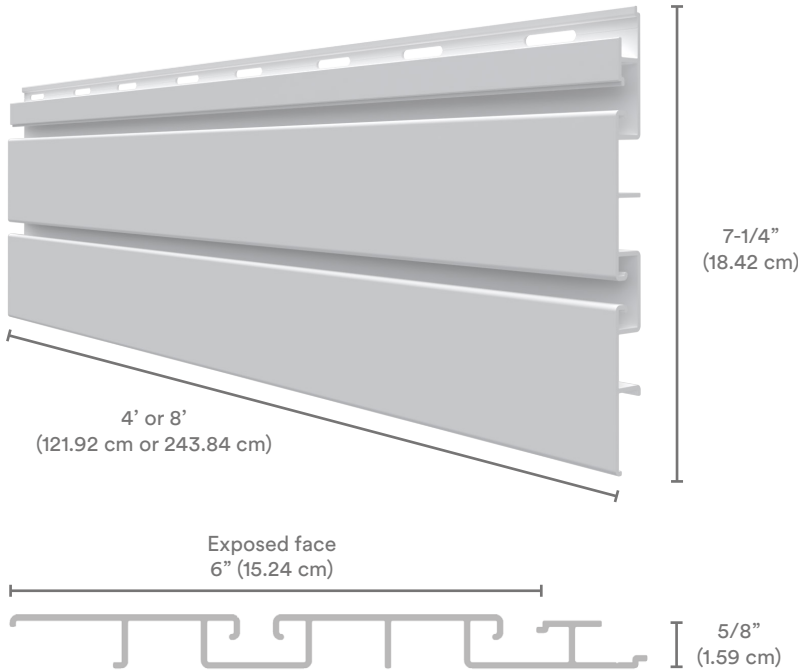

Made from a high-strength polymer formulation, the Trusscore SlatWall system supports weights up to 75 lbs per square foot and is designed to install seamlessly with Trusscore Wall&CeilingBoard. It is the perfect organizational alternative to traditional drywall and slatwall solutions.

If you're looking for an organized, accessible solution, the Trusscore SlatWall system is easy to install and has many different available hooks for your storage needs.

Trusscore SlatWall is compatible with standard slatwall accessories and the Trusscore accessories below.

18" Basket | CRO.P18

24" Shelf | CRO.T24

Hose Hook | CRO.H

Bike Hook | CRO.V

4" and 6" Double Hook
CRO.D4 | CRO.D6

4" and 6" Simple Hook
CRO.S4 | CRO.S6

Features and Benefits

- Made from 100% virgin polymers
- Highly durable surface that is resistant to scratches, bacteria, chemicals, mold, and moisture
- Supports weights up to 75 lbs per square foot
- Easy to install and easy to clean
- Long-lasting and cost-effective
- Can be used for new construction or retrofit
- Hidden fasteners
- Highly resistant to chemicals and unaffected by moisture
- Bright clean appearance
- Can be combined with Trusscore Wall&CeilingBoards for a complete wallboard system
- Available in white and gray
- Made in North America

Technical Specifications

Board Dimensions

Trusscore SlatWall comes in 4' and 8' lengths. Custom lengths are available upon request.

Available in white and gray.

White

Gray

SlatWall Trims and Flashing

3/4" J Trim