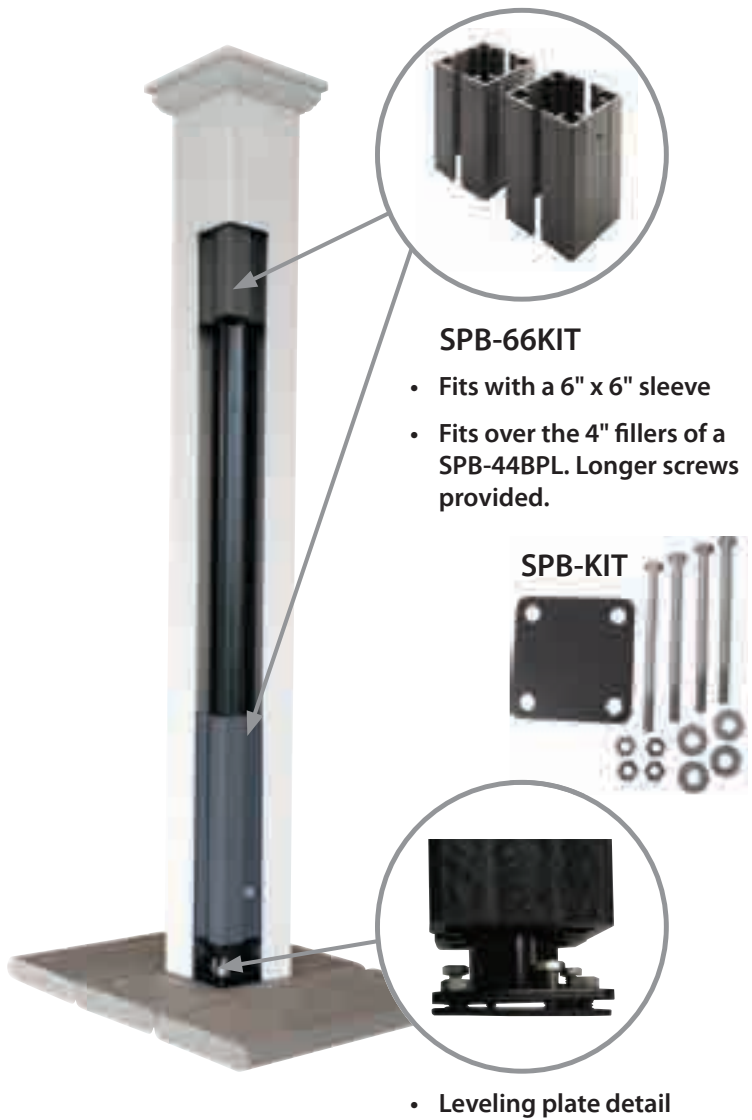

LEVELING POST MOUNTS

THE PATRIOT

SPB-66KIT

- Fits with a 6" x 6" sleeve
- Fits over the 4" fillers of a SPB-44BPL. Longer screws provided.

SPB-KIT

- Leveling plate detail

LEVELING POST BRACKET	Item Number
4" x 4" x 37"	SPB-44BPL
5" x 5" x 37"	SPB-55BPL
4" x 4" x 37" Stainless Steel	SSPB-44BPL
Post Filler Kit	SPB-66KIT
Under Deck Leveling Plate	SPB-KIT
4" x 4" x 37" Heavy Duty withstands 1000# of pressure	SPB-44BPLHD

BENEFITS

- An industry leader for functionality and strength
- Universal with 38" and 44" post sleeves
- Maximum angle is 11°
- Used when stationary posts are not available
- Mounts to wood, concrete or composite surfaces
- Works with nominal 4" x 4" and 6" x 6" sleeves

PORCH POST

PVC PORCH POST

Smooth

Colonnade

BENEFITS

- 5400-pound load-bearing rating with aluminum floor-to-ceiling insert
- Internal tie-down plate design simplifies installation-less labor
- High density fillers allow for better rail attachment
- No need to jack-up your header to install
- Mounting hardware not included
- Testing Information available at colorguardrailing.com

SIZE
4" x 4" x 108"

COLORS		
White	Black	Bronze