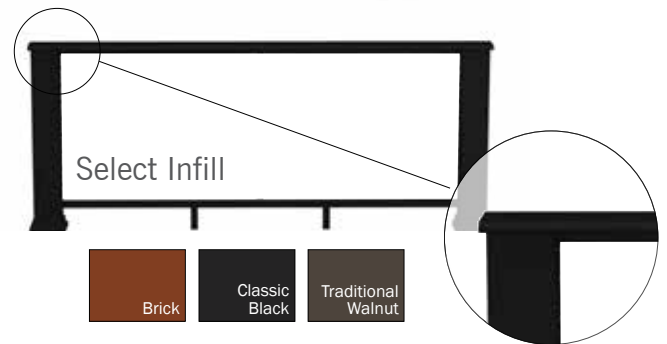

RADIANCERAIL® EXPRESS

Specifically designed to allow quick, easy installation, RadianceRail Express offers a high-quality, capped composite railing system with a solid feel that looks like painted wood at a surprisingly affordable price.

EVOLUTIONS RAIL™ BUILDER

Evolutions Rail Builder Style offers a rustic design with a clean, flat, continuous top rail design in an affordable alternative.

EVOLUTIONS RAIL™ CONTEMPORARY

Evolutions Rail is a capped composite railing system that features a sleek, continuous top rail – uninterrupted by posts – and ingeniously designed to accommodate your choice of dramatic infill options.