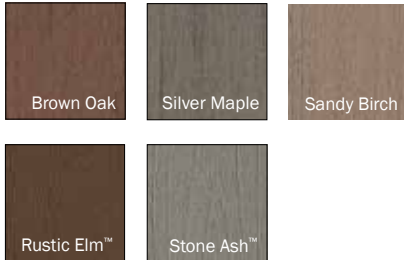

PRODUCT LINE

Decking

CAPPED WOOD COMPOSITES

Composite decking capped with a fully protective polymer shell that resists the elements that every deck endures.

Terrain

Tropical

Legacy

Plank Dimensions	Solid Lengths			Grooved Lengths			12" Fascia	7 1/4" Fascia
	12'	16'	20'	12'	16'	20'	12'	12'
0.94" x 5.360"		•	•	•	•	•	•	•
0.94" x 5.360"		•	•	•	•	•	•	•
0.94" x 5.360"		•	•	•	•	•	•	•
0.94" x 5.360"		•	•	•	•	•	•	•

TRADITIONS

These practical composite decking options are designed for the value-conscious customer, while still offering a lifetime of low maintenance.

ReliaBoard®

TwinFinish®

DockSider™

Plank Dimensions	Solid Lengths			Grooved Lengths			12" Fascia	7 1/4" Fascia
	12'	16'	20'	12'	16'	20'	12'	12'
0.94" x 5.360"	•	•	•					
0.94" x 5.360"		•	•	•	•	•	•	•
1.25" x 5.5"	•	•	•					

END COATING	Cedar	Gray	Brown Oak	Silver Maple	Sandy Birch	Rustic Elm	Stone Ash	Antique Palm	Antigua Gold	Amazon Mist	Caribbean Redwood	Mocha	Pecan	Tigerwood	Ashwood	Classic Black	Traditional Black	Brick
Cedar	•				•													
Gray		•		•			•			•					•			
Rosewood											Source Locally							•
Teak									•				•	•				
Walnut			•			•		•				•					•	
Black																•