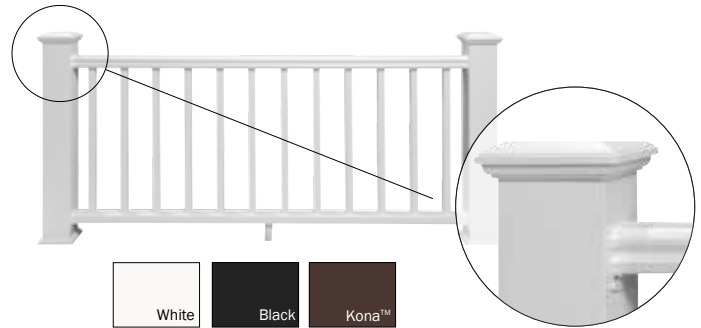

PRODUCT LINE

Railing

RADIANCERAIL®

Smooth lines. Classic colors. Visible elegance. Invisible hardware RadianceRail adds a distinctive profile and high-end presence to any deck with myriad options to mix and match.

RADIANCERAIL® EXPRESS

Specifically designed to allow quick, easy installation, RadianceRail Express offers a high-quality, capped composite railing system with a solid feel that looks like painted wood at a surprisingly affordable price.