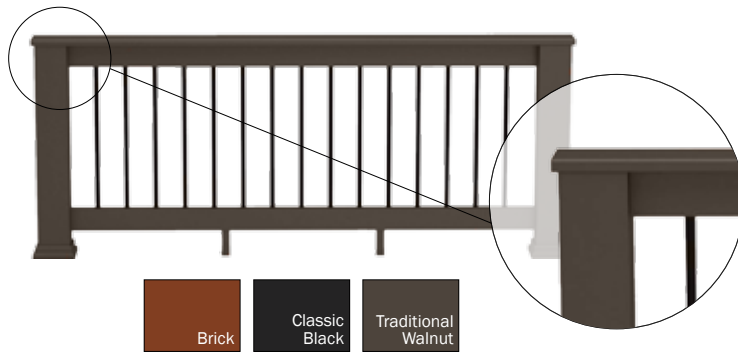

PRODUCT LINE

Railing

RADIANCERAIL®

Smooth lines. Classic colors. Visible elegance. Invisible hardware RadianceRail adds a distinctive profile and high-end presence to any deck with myriad options to mix and match.

RADIANCERAIL® EXPRESS

Specifically designed to allow quick, easy installation, RadianceRail Express offers a high-quality, capped composite railing system with a solid feel that looks like painted wood at a surprisingly affordable price.

EVOLUTIONS RAIL™ BUILDER

Evolutions Rail Builder Style offers a rustic design with a clean, flat, continuous top rail design in an affordable alternative.

EVOLUTIONS RAIL™ CONTEMPORARY

Evolutions Rail is a capped composite railing system that features a sleek, continuous top rail – uninterrupted by posts – and ingeniously designed to accommodate your choice of dramatic infill options.