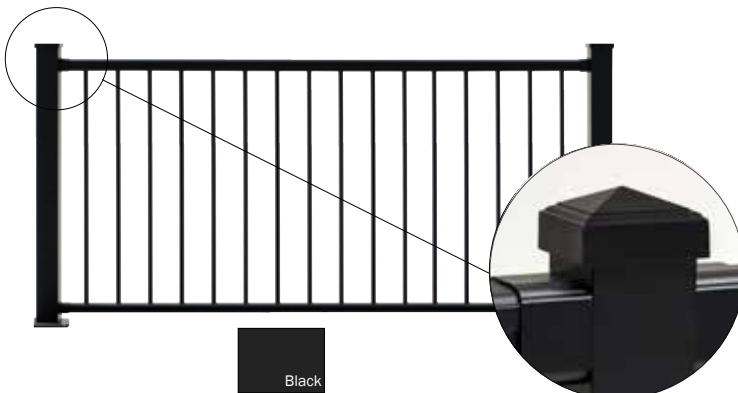

RADIANCERAIL® EXPRESS

Specifically designed to allow quick, easy installation, RadianceRail Express offers a high-quality, capped composite railing system with a solid feel that looks like painted wood at a surprisingly affordable price.

EVOLUTIONS RAIL™ BUILDER

Evolutions Rail Builder Style offers a rustic design with a clean, flat, continuous top rail design in an affordable alternative.

EVOLUTIONS RAIL™ CONTEMPORARY

Evolutions Rail is a capped composite railing system that features a sleek, continuous top rail – uninterrupted by posts – and ingeniously designed to accommodate your choice of dramatic infill options.

IMPRESSION RAIL™ - DUAL BRANDED

Classic aluminum railing that provides unobstructed views and easy installation.

TimberTech railing & lighting product specifics can be found on the next page.

PRODUCT LINE