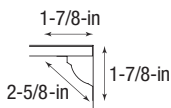

SMALL EGG & DART 5400810M