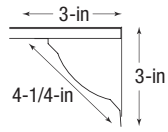

CORNICES *(continued)*

LARGE EGG & DART 5400802M