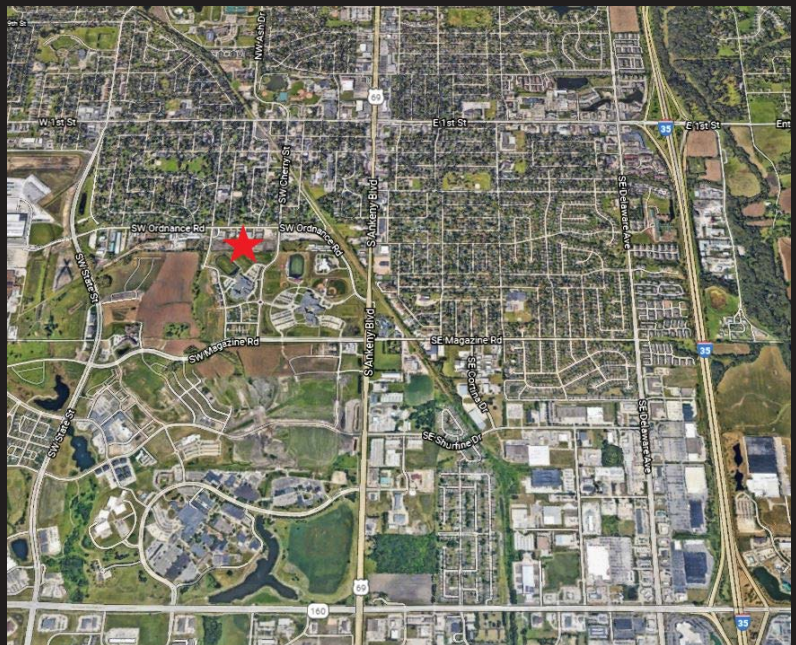

CALIBER
REALTY

BLAKE PAGLIAI | CALIBER REALTY
blake@caliberiowa.com
515.720.6215