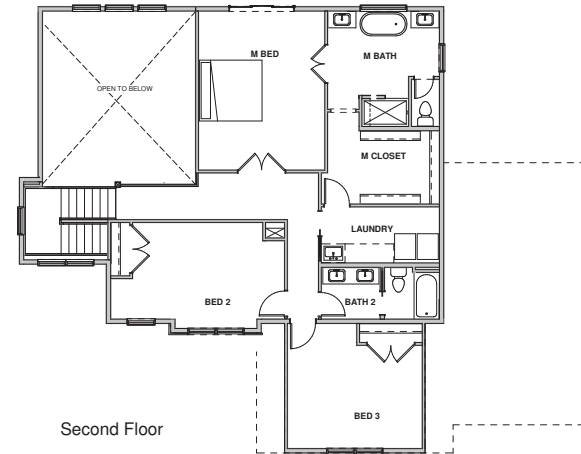

# WHISTLING STRAIGHTS

4 BEDROOMS

3496 SQ FT

4 BATHROOMS

WIDTH 61

CALIBER  
HOMES

Basement

First Floor

Front Elevation

Second Floor

# WHISTLING STRAIGHTS

BASEMENT  
778 SQ FT

FIRST FLOOR  
1381 SQ FT

SECOND FLOOR  
1337 SQ FT

CALIBER  
HOMES