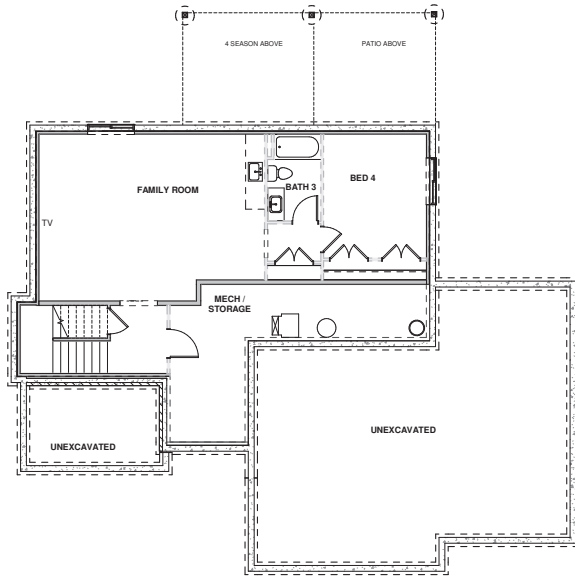

# WHISTLING STRAIGHTS

4 BEDROOMS

3496 SQ FT

4 BATHROOMS

WIDTH 61

CALIBER  
HOMES

Basement

First Floor

Front Elevation

Second Floor

# WHISTLING STRAIGHTS

BASEMENT  
778 SQ FT

FIRST FLOOR  
1381 SQ FT

SECOND FLOOR  
1337 SQ FT

CALIBER  
HOMES