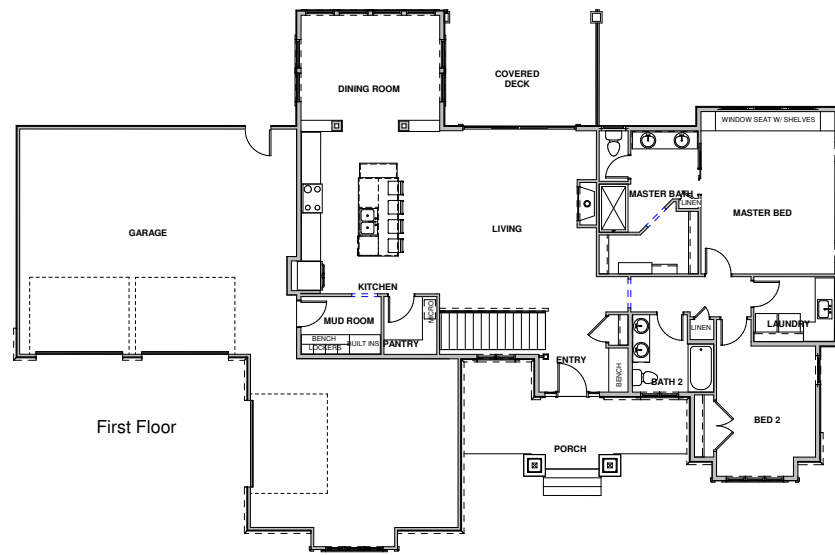

CYPRESS - SIDE LOAD

4 BEDROOMS 3194 SQ FT
3 BATHROOMS WIDTH 86

CALIBER
HOMES

Front Elevation

CYPRESS - SIDE LOAD

BASEMENT
1421 SQ FT

FIRST FLOOR
1773 SQ FT

CALIBER
HOMES