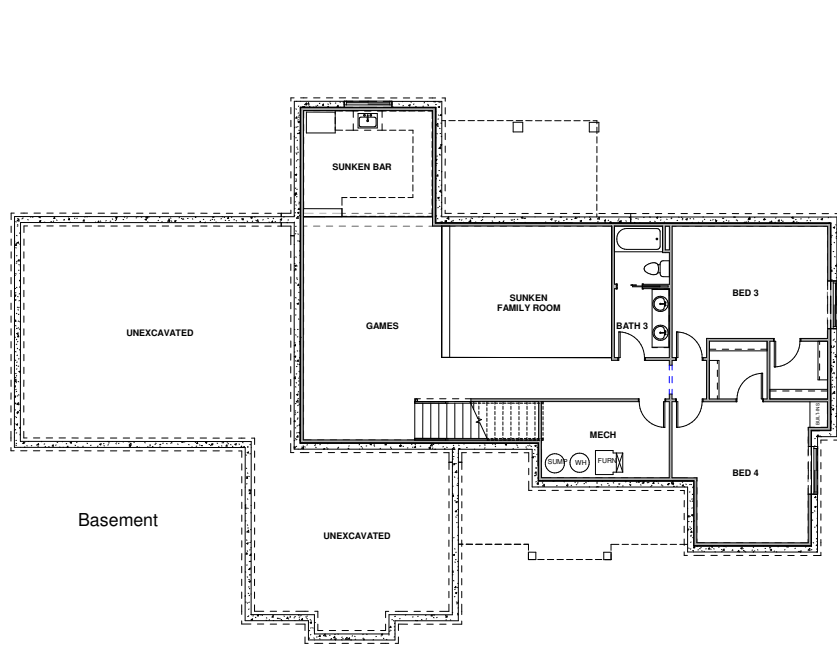

CYPRESS - SIDE LOAD

4 BEDROOMS 3194 SQ FT
3 BATHROOMS WIDTH 86

CALIBER
HOMES

Front Elevation

CYPRESS - SIDE LOAD

BASEMENT
1421 SQ FT

FIRST FLOOR
1773 SQ FT

CALIBER
HOMES