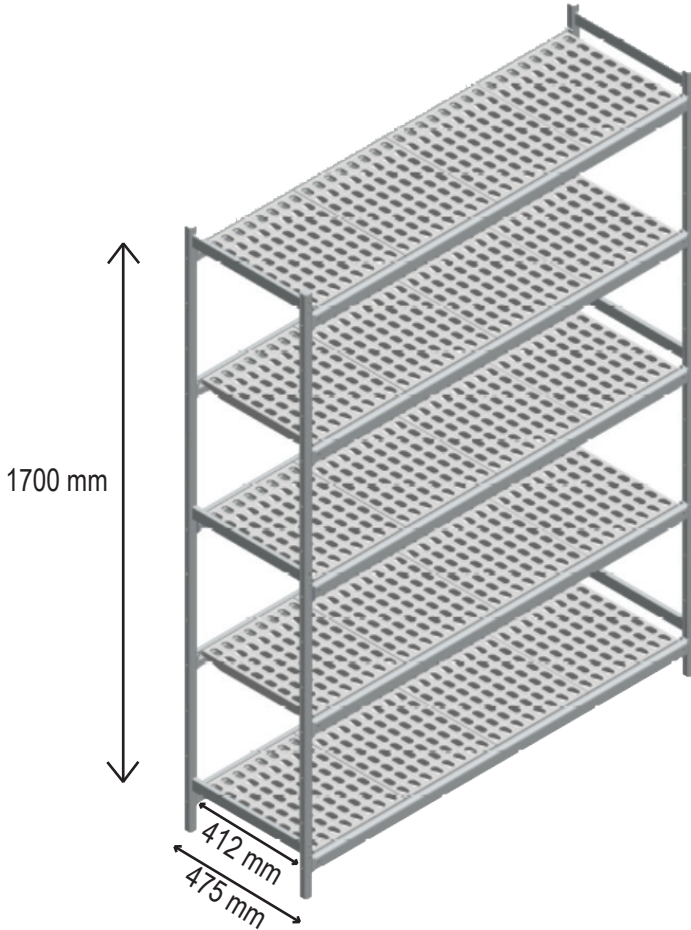

Dimensions

4 Shelves Type C Model

- **Shelf Type:** PG
- **Height:** 2000 mm
- **Pillar Connecting Bar:** 412 mm
- **Shelf Width:** 475 mm

Model No.	Shelf Length (mm)	Total Length (mm)
BSR 14B4PG01	532	648
BSR 14C4PG02	620	736
BSR 14C4PG03	708	824
BSR 14C4PG04	798	914
BSR 14C4PG05	886	1002
BSR 14C4PG06	974	1090
BSR 14C4PG07	1062	1178
BSR 14C4PG08	1152	1268
BSR 14C4PG09	1240	1356
BSR 14C4PG10	1330	1446
BSR 14C4PG11	1505	1621
BSR 14C4PG12	1682	1798
BSR 14C4PG13	1770	1886
BSR 14C4PG14	1858	1974
BSR 14C4PG15	1946	2062

Dimensions

5 Shelves Type A Model

- **Shelf Type:** PG
- **Height:** 1550 mm
- **Pillar Connecting Bar:** 412 mm
- **Shelf Width:** 475 mm

Model No.	Shelf Length (mm)	Total Length (mm)
BSR 14A5PG01	532	648
BSR 14A5PG02	620	736
BSR 14A5PG03	708	824
BSR 14A5PG04	798	914
BSR 14A5PG05	886	1002
BSR 14A5PG06	974	1090
BSR 14A5PG07	1062	1178
BSR 14A5PG08	1152	1268
BSR 14A5PG09	1240	1356
BSR 14A5PG10	1330	1446
BSR 14A5PG11	1505	1621
BSR 14A5PG12	1682	1798
BSR 14A5PG13	1770	1886
BSR 14A5PG14	1858	1974
BSR 14A5PG15	1946	2062

Dimensions

5 Shelves Type B Model

- **Shelf Type:** PG
- **Height:** 1700 mm
- **Pillar Connecting Bar:** 412 mm
- **Shelf Width:** 475 mm

Model No.	Shelf Length (mm)	Total Length (mm)
BSR 14B5PG01	532	648
BSR 14B5PG02	620	736
BSR 14B5PG03	708	824
BSR 14B5PG04	798	914
BSR 14B5PG05	886	1002
BSR 14B5PG06	974	1090
BSR 14B5PG07	1062	1178
BSR 14B5PG08	1152	1268
BSR 14B5PG09	1240	1356
BSR 14B5PG10	1330	1446
BSR 14B5PG11	1505	1621
BSR 14B5PG12	1682	1798
BSR 14B5PG13	1770	1886
BSR 14B5PG14	1858	1974
BSR 14B5PG15	1946	2062