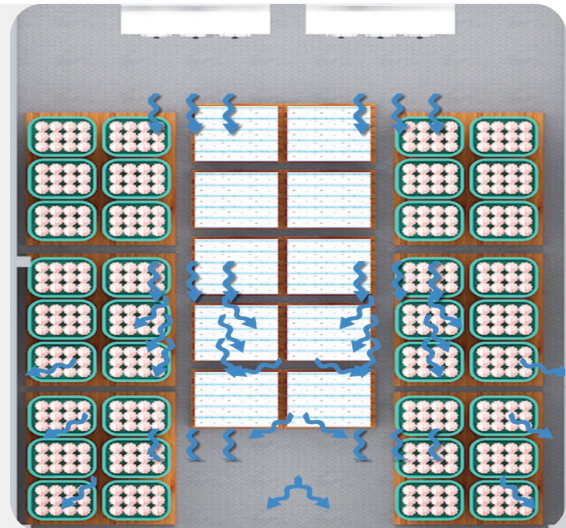

Easy to Clean:

The smooth, rounded surfaces and the total absence of gaps and cracks combine to deliver a high standard of hygiene and makes it easy to clean.

Advantages of Placing Shelving in Cold Rooms

1. Air circulation among all products

With Shelving

Without Shelving

2. Uniform air flow across the room

With Shelving

Without Shelving

Ideal Solution For

Chiller & Freezer Room

Multiple Layout Facility

Dimensions

4 Shelves Type A Model

- Shelf Type: PG
- Height: 1550 mm
- Pillar Connecting Bar: 412 mm
- Shelf Width: 475 mm

Model No.	Shelf Length (mm)	Total Length (mm)
BSR 14A4PG01	532	648
BSR 14A4PG02	620	736
BSR 14A4PG03	708	824
BSR 14A4PG04	798	914
BSR 14A4PG05	886	1002
BSR 14A4PG06	974	1090
BSR 14A4PG07	1062	1178
BSR 14A4PG08	1152	1268
BSR 14A4PG09	1240	1356
BSR 14A4PG10	1330	1446
BSR 14A4PG11	1505	1621
BSR 14A4PG12	1682	1798
BSR 14A4PG13	1770	1886
BSR 14A4PG14	1858	1974
BSR 14A4PG15	1946	2062