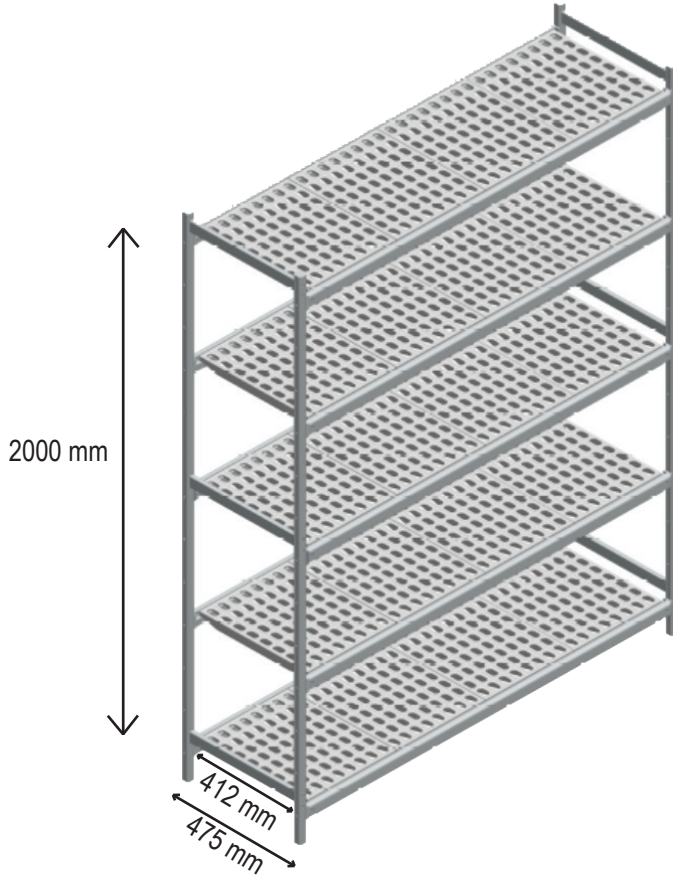

Dimensions

5 Shelves Type A Model

- **Shelf Type:** PG
- **Height:** 1550 mm
- **Pillar Connecting Bar:** 412 mm
- **Shelf Width:** 475 mm

Model No.	Shelf Length (mm)	Total Length (mm)
BSR 14A5PG01	532	648
BSR 14A5PG02	620	736
BSR 14A5PG03	708	824
BSR 14A5PG04	798	914
BSR 14A5PG05	886	1002
BSR 14A5PG06	974	1090
BSR 14A5PG07	1062	1178
BSR 14A5PG08	1152	1268
BSR 14A5PG09	1240	1356
BSR 14A5PG10	1330	1446
BSR 14A5PG11	1505	1621
BSR 14A5PG12	1682	1798
BSR 14A5PG13	1770	1886
BSR 14A5PG14	1858	1974
BSR 14A5PG15	1946	2062

Dimensions

5 Shelves Type B Model

- **Shelf Type:** PG
- **Height:** 1700 mm
- **Pillar Connecting Bar:** 412 mm
- **Shelf Width:** 475 mm

Model No.	Shelf Length (mm)	Total Length (mm)
BSR 14B5PG01	532	648
BSR 14B5PG02	620	736
BSR 14B5PG03	708	824
BSR 14B5PG04	798	914
BSR 14B5PG05	886	1002
BSR 14B5PG06	974	1090
BSR 14B5PG07	1062	1178
BSR 14B5PG08	1152	1268
BSR 14B5PG09	1240	1356
BSR 14B5PG10	1330	1446
BSR 14B5PG11	1505	1621
BSR 14B5PG12	1682	1798
BSR 14B5PG13	1770	1886
BSR 14B5PG14	1858	1974
BSR 14B5PG15	1946	2062

Dimensions

5 Shelves Type C Model

- **Shelf Type:** PG
- **Height:** 2000 mm
- **Pillar Connecting Bar:** 412 mm
- **Shelf Width:** 475 mm

Model No.	Shelf Length (mm)	Total Length (mm)
BSR 14B5PG01	532	648
BSR 14C5PG02	620	736
BSR 14C5PG03	708	824
BSR 14C5PG04	798	914
BSR 14C5PG05	886	1002
BSR 14C5PG06	974	1090
BSR 14C5PG07	1062	1178
BSR 14C5PG08	1152	1268
BSR 14C5PG09	1240	1356
BSR 14C5PG10	1330	1446
BSR 14C5PG11	1505	1621
BSR 14C5PG12	1682	1798
BSR 14C5PG13	1770	1886
BSR 14C5PG14	1858	1974
BSR 14C5PG15	1946	2062