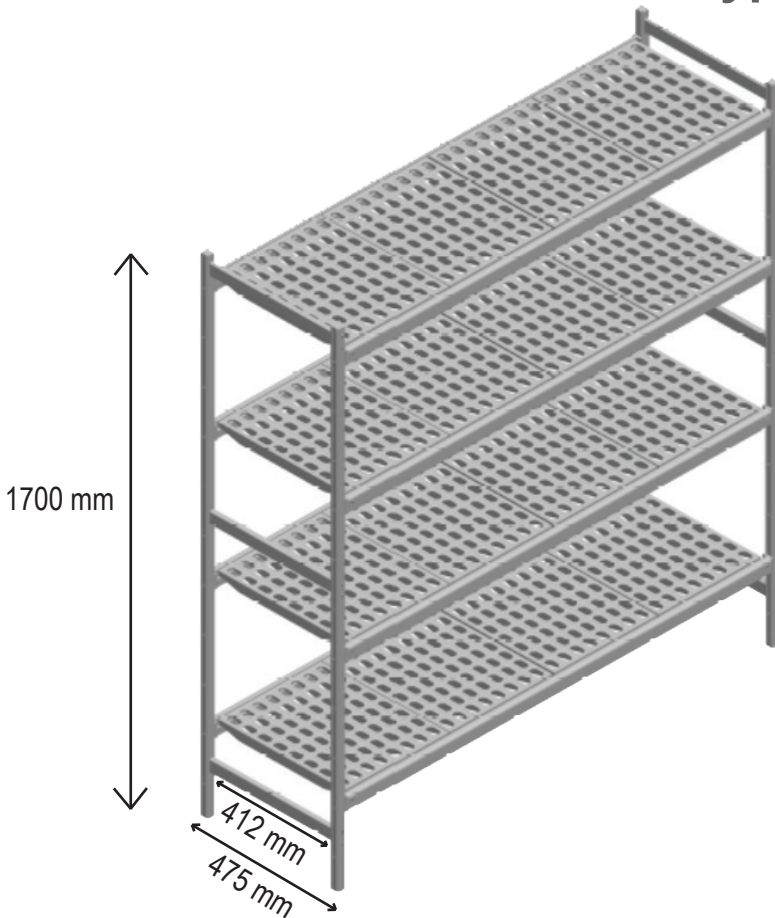

1. Air circulation among all products

With Shelving

Without Shelving

2. Uniform air flow across the room

With Shelving

Without Shelving

Ideal Solution For

Chiller & Freezer Room

Multiple Layout Facility

Dimensions

4 Shelves Type A Model

- Shelf Type: PG
- Height: 1550 mm
- Pillar Connecting Bar: 412 mm
- Shelf Width: 475 mm

Model No.	Shelf Length (mm)	Total Length (mm)
BSR 14A4PG01	532	648
BSR 14A4PG02	620	736
BSR 14A4PG03	708	824
BSR 14A4PG04	798	914
BSR 14A4PG05	886	1002
BSR 14A4PG06	974	1090
BSR 14A4PG07	1062	1178
BSR 14A4PG08	1152	1268
BSR 14A4PG09	1240	1356
BSR 14A4PG10	1330	1446
BSR 14A4PG11	1505	1621
BSR 14A4PG12	1682	1798
BSR 14A4PG13	1770	1886
BSR 14A4PG14	1858	1974
BSR 14A4PG15	1946	2062

Dimensions

4 Shelves Type B Model

- **Shelf Type:** PG
- **Height:** 1700 mm
- **Pillar Connecting Bar:** 412 mm
- **Shelf Width:** 475 mm

Model No.	Shelf Length (mm)	Total Length (mm)
BSR 14B4PG01	532	648
BSR 14B4PG02	620	736
BSR 14B4PG03	708	824
BSR 14B4PG04	798	914
BSR 14B4PG05	886	1002
BSR 14B4PG06	974	1090
BSR 14B4PG07	1062	1178
BSR 14B4PG08	1152	1268
BSR 14B4PG09	1240	1356
BSR 14B4PG10	1330	1446
BSR 14B4PG11	1505	1621
BSR 14B4PG12	1682	1798
BSR 14B4PG13	1770	1886
BSR 14B4PG14	1858	1974
BSR 14B4PG15	1946	2062

Dimensions

4 Shelves Type C Model

- **Shelf Type:** PG
- **Height:** 2000 mm
- **Pillar Connecting Bar:** 412 mm
- **Shelf Width:** 475 mm

Model No.	Shelf Length (mm)	Total Length (mm)
BSR 14B4PG01	532	648
BSR 14C4PG02	620	736
BSR 14C4PG03	708	824
BSR 14C4PG04	798	914
BSR 14C4PG05	886	1002
BSR 14C4PG06	974	1090
BSR 14C4PG07	1062	1178
BSR 14C4PG08	1152	1268
BSR 14C4PG09	1240	1356
BSR 14C4PG10	1330	1446
BSR 14C4PG11	1505	1621
BSR 14C4PG12	1682	1798
BSR 14C4PG13	1770	1886
BSR 14C4PG14	1858	1974
BSR 14C4PG15	1946	2062