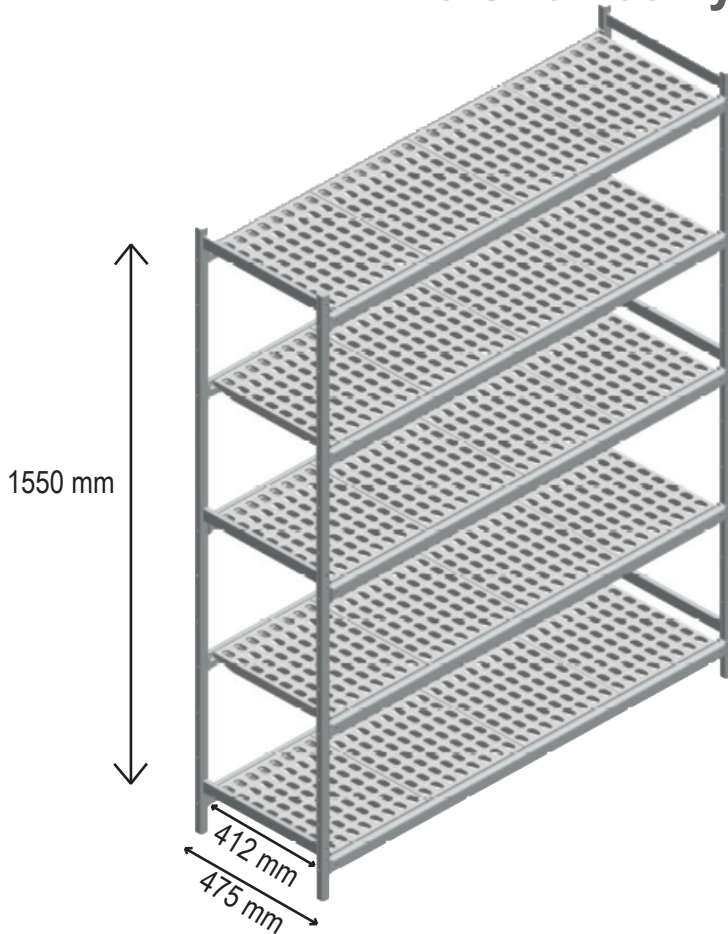

Dimensions

4 Shelves Type B Model

- **Shelf Type:** PG
- **Height:** 1700 mm
- **Pillar Connecting Bar:** 412 mm
- **Shelf Width:** 475 mm

Model No.	Shelf Length (mm)	Total Length (mm)
BSR 14B4PG01	532	648
BSR 14B4PG02	620	736
BSR 14B4PG03	708	824
BSR 14B4PG04	798	914
BSR 14B4PG05	886	1002
BSR 14B4PG06	974	1090
BSR 14B4PG07	1062	1178
BSR 14B4PG08	1152	1268
BSR 14B4PG09	1240	1356
BSR 14B4PG10	1330	1446
BSR 14B4PG11	1505	1621
BSR 14B4PG12	1682	1798
BSR 14B4PG13	1770	1886
BSR 14B4PG14	1858	1974
BSR 14B4PG15	1946	2062

Dimensions

4 Shelves Type C Model

- **Shelf Type:** PG
- **Height:** 2000 mm
- **Pillar Connecting Bar:** 412 mm
- **Shelf Width:** 475 mm

Model No.	Shelf Length (mm)	Total Length (mm)
BSR 14B4PG01	532	648
BSR 14C4PG02	620	736
BSR 14C4PG03	708	824
BSR 14C4PG04	798	914
BSR 14C4PG05	886	1002
BSR 14C4PG06	974	1090
BSR 14C4PG07	1062	1178
BSR 14C4PG08	1152	1268
BSR 14C4PG09	1240	1356
BSR 14C4PG10	1330	1446
BSR 14C4PG11	1505	1621
BSR 14C4PG12	1682	1798
BSR 14C4PG13	1770	1886
BSR 14C4PG14	1858	1974
BSR 14C4PG15	1946	2062

Dimensions

5 Shelves Type A Model

- **Shelf Type:** PG
- **Height:** 1550 mm
- **Pillar Connecting Bar:** 412 mm
- **Shelf Width:** 475 mm

Model No.	Shelf Length (mm)	Total Length (mm)
BSR 14A5PG01	532	648
BSR 14A5PG02	620	736
BSR 14A5PG03	708	824
BSR 14A5PG04	798	914
BSR 14A5PG05	886	1002
BSR 14A5PG06	974	1090
BSR 14A5PG07	1062	1178
BSR 14A5PG08	1152	1268
BSR 14A5PG09	1240	1356
BSR 14A5PG10	1330	1446
BSR 14A5PG11	1505	1621
BSR 14A5PG12	1682	1798
BSR 14A5PG13	1770	1886
BSR 14A5PG14	1858	1974
BSR 14A5PG15	1946	2062