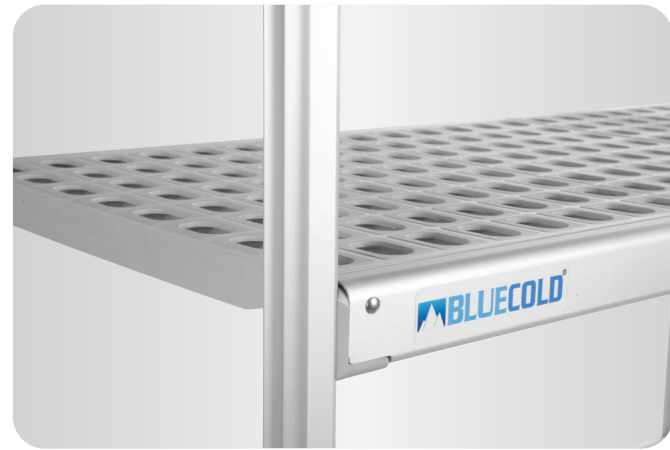

Shelving Racks for Cold Room & Freezer Room

Ideal Solution to Organize Available Storage Space

Why shelving racks in cold storage?

Even the most robust designs require easy and quick installations

The modular shelvings are the ideal solution for anyone who need to organize, handle, display and make the most of available storage space in compliance with hygiene standards.

Made entirely from anodized aluminum alloy or stainless steel, they are guaranteed to offer lasting stability against corrosion by water and moisture and provide a high standard of hygiene. Both stable and sturdy, they do not need any special fastening or anchoring, while they are built to take heavy loads with minimal bending in varied temperatures of cold rooms and cold warehousing storage. The extreme simplicity and speed of assembly achieved by slot fitting system mean assembly is quick and easy and can be performed without using any special tools.

Both stable and strong, these shelving is designed to take heavy load with minimal bending and sustain in varied room temperatures ranging from 40 °C to -45 °C.

Easy to Install:

The simplicity of installation procedure and speed of assembly is possible because of slot fitting system mean assembly is straight forward and fast & can be performed without usage of any special tools.