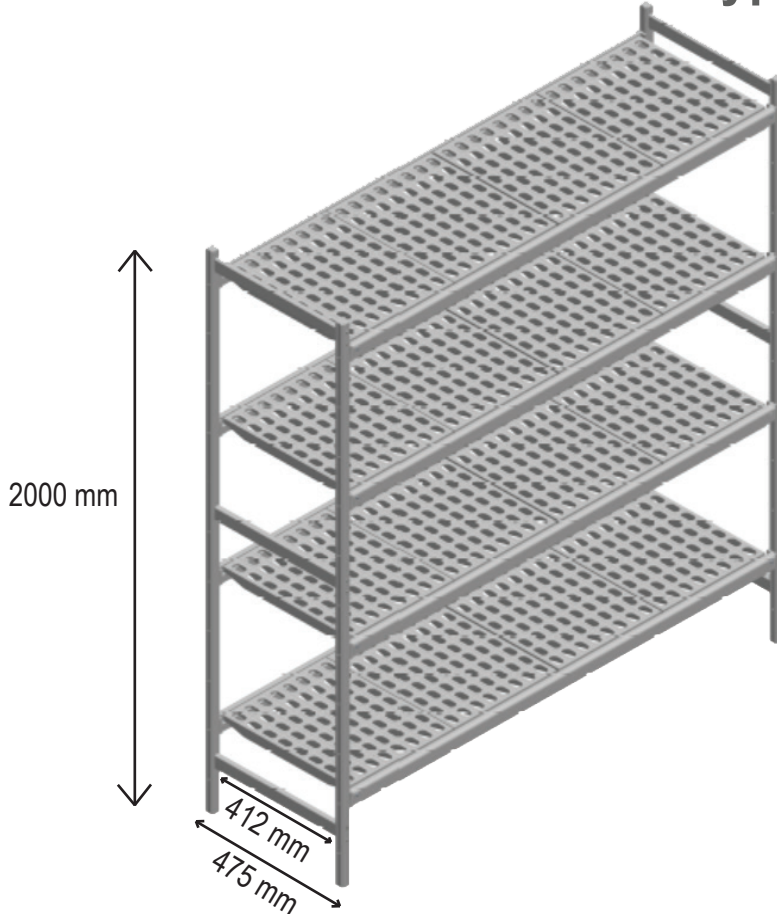

Multiple Layout Facility

Dimensions

4 Shelves Type A Model

- Shelf Type: PG
- Height: 1550 mm
- Pillar Connecting Bar: 412 mm
- Shelf Width: 475 mm

Model No.	Shelf Length (mm)	Total Length (mm)
BSR 14A4PG01	532	648
BSR 14A4PG02	620	736
BSR 14A4PG03	708	824
BSR 14A4PG04	798	914
BSR 14A4PG05	886	1002
BSR 14A4PG06	974	1090
BSR 14A4PG07	1062	1178
BSR 14A4PG08	1152	1268
BSR 14A4PG09	1240	1356
BSR 14A4PG10	1330	1446
BSR 14A4PG11	1505	1621
BSR 14A4PG12	1682	1798
BSR 14A4PG13	1770	1886
BSR 14A4PG14	1858	1974
BSR 14A4PG15	1946	2062

Dimensions

4 Shelves Type B Model

- **Shelf Type:** PG
- **Height:** 1700 mm
- **Pillar Connecting Bar:** 412 mm
- **Shelf Width:** 475 mm

Model No.	Shelf Length (mm)	Total Length (mm)
BSR 14B4PG01	532	648
BSR 14B4PG02	620	736
BSR 14B4PG03	708	824
BSR 14B4PG04	798	914
BSR 14B4PG05	886	1002
BSR 14B4PG06	974	1090
BSR 14B4PG07	1062	1178
BSR 14B4PG08	1152	1268
BSR 14B4PG09	1240	1356
BSR 14B4PG10	1330	1446
BSR 14B4PG11	1505	1621
BSR 14B4PG12	1682	1798
BSR 14B4PG13	1770	1886
BSR 14B4PG14	1858	1974
BSR 14B4PG15	1946	2062

Dimensions

4 Shelves Type C Model

- **Shelf Type:** PG
- **Height:** 2000 mm
- **Pillar Connecting Bar:** 412 mm
- **Shelf Width:** 475 mm

Model No.	Shelf Length (mm)	Total Length (mm)
BSR 14B4PG01	532	648
BSR 14C4PG02	620	736
BSR 14C4PG03	708	824
BSR 14C4PG04	798	914
BSR 14C4PG05	886	1002
BSR 14C4PG06	974	1090
BSR 14C4PG07	1062	1178
BSR 14C4PG08	1152	1268
BSR 14C4PG09	1240	1356
BSR 14C4PG10	1330	1446
BSR 14C4PG11	1505	1621
BSR 14C4PG12	1682	1798
BSR 14C4PG13	1770	1886
BSR 14C4PG14	1858	1974
BSR 14C4PG15	1946	2062