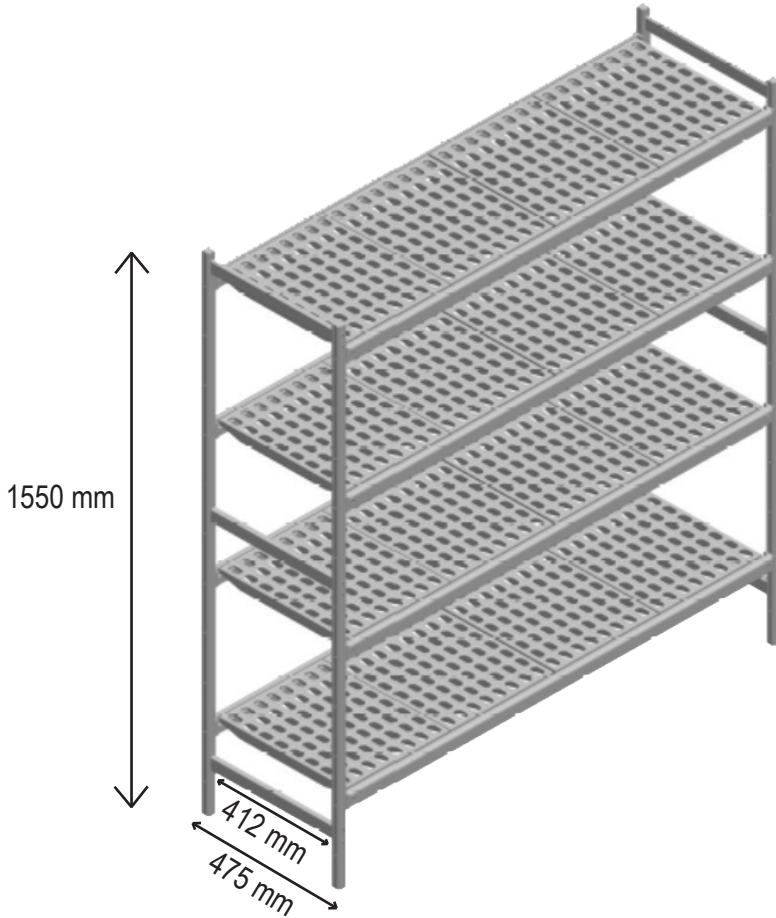

Easy to Clean:

The smooth, rounded surfaces and the total absence of gaps and cracks combine to deliver a high standard of hygiene and makes it easy to clean.

Advantages of Placing Shelving in Cold Rooms

1. Air circulation among all products

With Shelving

Without Shelving

2. Uniform air flow across the room

With Shelving

Without Shelving

Ideal Solution For

Chiller & Freezer Room

Multiple Layout Facility

Dimensions

4 Shelves Type A Model

- Shelf Type: PG
- Height: 1550 mm
- Pillar Connecting Bar: 412 mm
- Shelf Width: 475 mm

Model No.	Shelf Length (mm)	Total Length (mm)
BSR 14A4PG01	532	648
BSR 14A4PG02	620	736
BSR 14A4PG03	708	824
BSR 14A4PG04	798	914
BSR 14A4PG05	886	1002
BSR 14A4PG06	974	1090
BSR 14A4PG07	1062	1178
BSR 14A4PG08	1152	1268
BSR 14A4PG09	1240	1356
BSR 14A4PG10	1330	1446
BSR 14A4PG11	1505	1621
BSR 14A4PG12	1682	1798
BSR 14A4PG13	1770	1886
BSR 14A4PG14	1858	1974
BSR 14A4PG15	1946	2062

Dimensions

4 Shelves Type B Model

- **Shelf Type:** PG
- **Height:** 1700 mm
- **Pillar Connecting Bar:** 412 mm
- **Shelf Width:** 475 mm

Model No.	Shelf Length (mm)	Total Length (mm)
BSR 14B4PG01	532	648
BSR 14B4PG02	620	736
BSR 14B4PG03	708	824
BSR 14B4PG04	798	914
BSR 14B4PG05	886	1002
BSR 14B4PG06	974	1090
BSR 14B4PG07	1062	1178
BSR 14B4PG08	1152	1268
BSR 14B4PG09	1240	1356
BSR 14B4PG10	1330	1446
BSR 14B4PG11	1505	1621
BSR 14B4PG12	1682	1798
BSR 14B4PG13	1770	1886
BSR 14B4PG14	1858	1974
BSR 14B4PG15	1946	2062