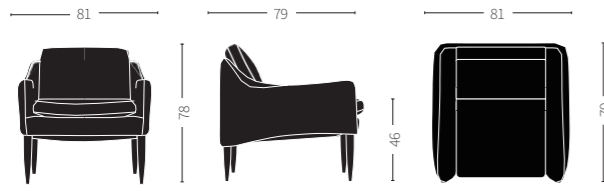

MR. OLSEN LOUNGE CHAIR

Designed by Hans Olsen, 1956

Dimensions

L81 x W79 x H46/78 cm

Packaging

L86 x W84 x H46 cm - 27 kg - 0,332 m³

Colli qty

1 pc

UPHOLSTERY

Available with foam or down top on both seat and back.

Recommended upholstery