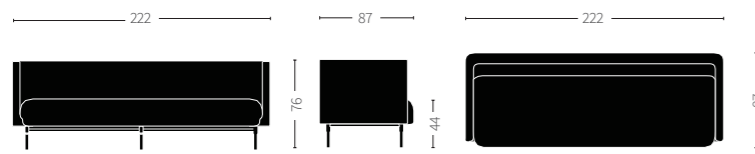

# GALORE 3 SEATER

Designed by Rikke Frost, 2017

## Dimensions

L222 x W87 x H44/76 cm

## Packaging

L226 x W91 x H80 cm - 65 kg - 1,573 m<sup>3</sup>