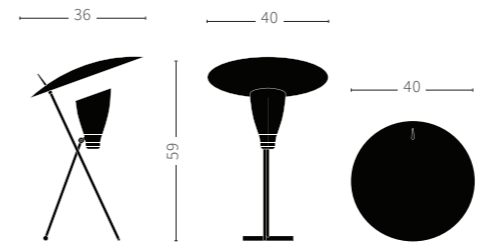

SILHOUETTE TABLE LAMP

Designed by Svend Aage Holm-Sørensen, 1959

Dimensions

L40 x D36 x H59 cm

Packaging

H61 x W42 x L37 cm - 1,0 kg - 0,013 m³

Colli qty

1 pc