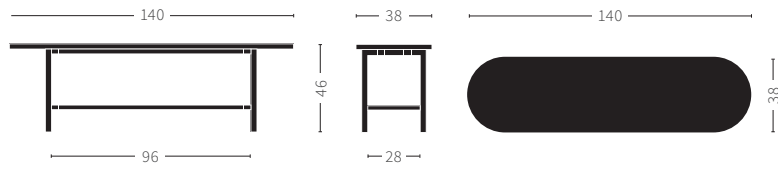

BE MY GUEST BENCH

Designed by Charlotte Høncke, 2017

Dimensions

L140 x W38 x H46 cm

Packaging

L144 x W44 x H52 cm - 25 kg - 0,329 m³

Colli qty

1 pc