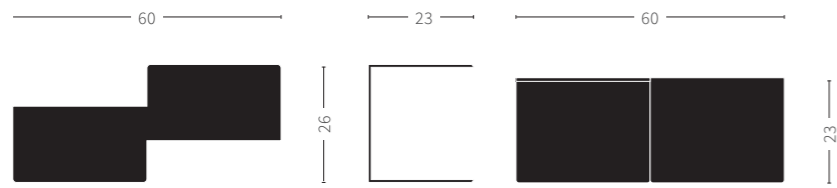

REPEAT, RIGHT/LEFT

Designed by Morten & Jonas, 2017

Dimensions

L60 x W23 x H26 cm

Packaging

L72 x W24 x H31 cm - 5,0 kg - 0,054 m³

Colli qty

1 pc