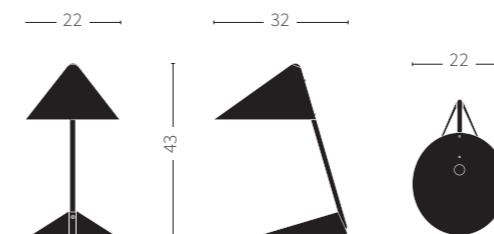

LIGHTING

AMBIENCE

Designed by Svend Aage Holm-Sørensen, 1950

Dimensions

L22 x D32 x H43 cm

Packaging

L29 x D32 x H50 cm - 1,0 kg - 0,030 m³

Colli qty