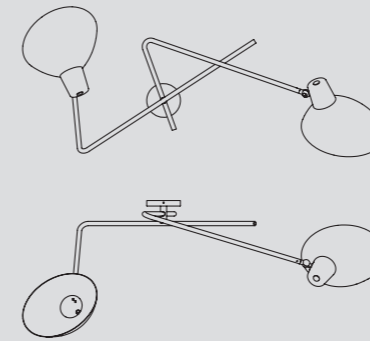

VV CINQUANTA – TWIN

Vittoriano Viganò, 1951/2016

Typology Wall
Materials Spun Aluminium Reflectors, Brass Structure
Dimensions 1130 x 538 x 524mm
Reflector diameter Ø 274mm
Weight 5.80kg
Light source 2 x E27 LED 6W, 2700K, 806lm (1612lm Total)
Non-Dimmable Bulbs Included
Finish

Item Code	Description
T02-W21-1BBB	Black Mount, Black Reflectors
T02-W21-11BB	Brass Mount, Black Reflectors
T02-W21-11WW	Brass Mount, White Reflectors