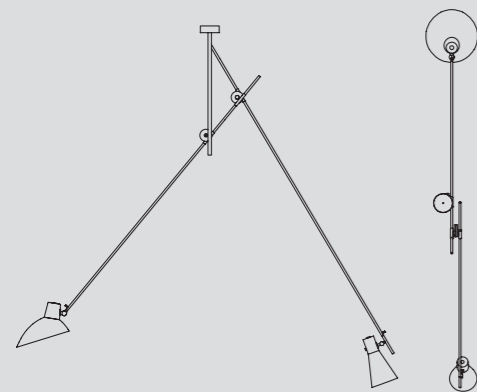

VV CINQUANTA – SUSPENSION

Vittoriano Viganò, 1951/2016

Typology Suspension
Materials Spun Aluminium Reflectors, Steel or Brass Structure
Dimensions 256 x 1900 x 1800mm
Reflector diameter Ø 274mm
Weight 3.00kg
Control On/Off Switch
Light source 2 x E27 LED 6W, 2700K, 806lm (1612lm Total)
Non-Dimmable Bulbs Included
Finish

Item Code	Description
T02-S21-00BB	Black Structure, Black Reflectors
T02-S21-00WB	Black Structure, White and Black Reflectors
T02-S21-00BR	Black Structure, Black and Red Reflectors
T02-S21-01LY	Mondrian Structure, Blue and Yellow Reflectors
T02-S21-01BB	Brass Structure, Black Reflectors
T02-S21-01BW	Brass Structure, Black and White Reflectors

VV CINQUANTA – WALL

Vittoriano Viganò, 1951/2016

Typology Wall
Materials Spun Aluminium Reflector, Brass Mount
Dimensions 256 x 364 x 183mm
Reflector diameter Ø 274mm
Weight 0.70kg
Control Available with On/Off Switch
Light source E27 LED 6W, 2700K, 806lm
Non-Dimmable Bulb Included
Finish

Item Code	Description
T02-W21-00BB	Black Mount, Black Reflector
T02-W21-00BW	Black Mount, White Reflector
T02-W21-00BR	Black Mount, Red Reflector
T02-W21-00BY	Black Mount, Yellow Reflector
T02-W21-00BL	Black Mount, Blue Reflector
T02-W21-0018	Brass Mount, Black Reflector
T02-W21-001W	Brass Mount, White Reflector
T02-W21-S0BB	Black Mount, Black Reflector with Switch
T02-W21-S018	Brass Mount, Black Reflector with Switch
T02-W21-S01W	Brass Mount, White Reflector with Switch