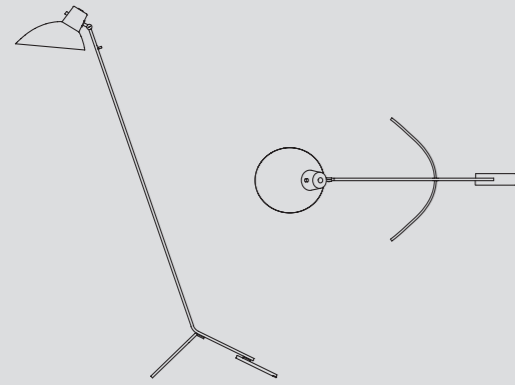

Technical Sheets

CANDELA

Francisco Gomez Paz, 2016

Typology	Table
Materials	Opaline Glass Diffuser, Aluminium Body
Dimensions	Ø 186 x 241mm
Diffuser diameter	Ø 186mm
Weight	2.7 kg
Light source	Integrated LED, 2200K
Charging system	Bioethanol Fuel
Fuel Capacity	260 ml
Duration	5 Hrs
Finish	

Item Code	Description	Illumination	Battery Capacity
A01-T10-100W	Light Only	3W	None
A01-T10-200W	Light & USB Charge	1.5W	3400mAh

SB CINQUANTOTTO

Santi & Borachia, 1958/2019

Typology	Suspension
Materials	Opaline Glass Diffuser, Steel Structure
Dimensions	Ø 320 x 410mm / Ø 200 x 260mm
Weight	4.10kg / 1.30kg
Light source	1 x LED Bulb, Non-Dimmable Bulb Included
Finish	

Item Code	Description	Diffuser diameter	Socket
T10-S21-00BW	32cm Diameter	Ø 320mm	E27
T10-S31-S0BW	20cm Diameter	Ø 200mm	E14

NOX

Alfredo Häberli, 2017

Typology	Table
Materials	Opaline Glass Diffuser, Aluminium Body
Dimensions	Ø 224 x 305mm
Diffuser diameter	Ø 224mm
Weight	2.5 kg
Control	Touch dimmer
Light source	Integrated LED, 5W, 2200K, 400lm
Charging system	Wireless Induction
Duration	15 Hrs
Finish	

Bamboo Charging Base

Item Code	Description
A02-A02-1004	Bamboo

Item Code	Description
A02-A02-3004	Bamboo x 3

VV CINQUANTA – FLOOR

Vittoriano Viganò, 1951/2016

Typology Floor
Materials Spun Aluminium Reflector, Steel or Brass Frame
Dimensions 487 x 1035 x 1470mm
Reflector diameter Ø 274mm
Control On/Off Switch
Light source E27 LED 6W, 2700K, 801lm
 Non-Dimmable Bulb Included
Finish