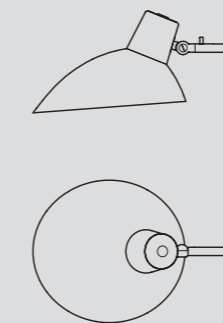

Item Code	Description	Diffuser diameter	Socket
T10-S21-00BW	32cm Diameter	Ø 320mm	E27
T10-S31-S0BW	20cm Diameter	Ø 200mm	E14

NOX

Alfredo Häberli, 2017

Typology	Table
Materials	Opaline Glass Diffuser, Aluminium Body
Dimensions	Ø 224 x 305mm
Diffuser diameter	Ø 224mm
Weight	2.5 kg
Control	Touch dimmer
Light source	Integrated LED, 5W, 2200K, 400lm
Charging system	Wireless Induction
Duration	15 Hrs
Finish	

VV CINQUANTA – TWIN

Vittoriano Viganò, 1951/2016

Typology Wall
Materials Spun Aluminium Reflectors, Brass Structure
Dimensions 1130 x 538 x 524mm
Reflector diameter Ø 274mm
Weight 5.80kg
Light source 2 x E27 LED 6W, 2700K, 806lm (1612lm Total)
 Non-Dimmable Bulbs Included
Finish

Typology Suspension
Materials Spun Aluminium Reflectors, Steel or Brass Structure
Dimensions 256 x 1900 x 1800mm
Reflector diameter Ø 274mm
Weight 3.00kg
Control On/Off Switch
Light source 2 x E27 LED 6W, 2700K, 806lm (1612lm Total)
 Non-Dimmable Bulbs Included
Finish

VV CINQUANTA – WALL

Vittoriano Viganò, 1951/2016

Typology Wall
Materials Spun Aluminium Reflector, Brass Mount
Dimensions 256 x 364 x 183mm
Reflector diameter Ø 274mm
Weight 0.70kg
Control Available with On/Off Switch
Light source E27 LED 6W, 2700K, 806lm
 Non-Dimmable Bulb Included
Finish