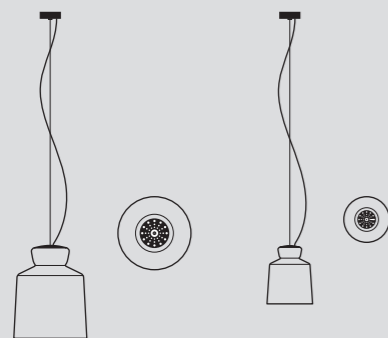

Technical Sheets

CANDELA

Francisco Gomez Paz, 2016

Typology	Table
Materials	Opaline Glass Diffuser, Aluminium Body
Dimensions	Ø 186 x 241mm
Diffuser diameter	Ø 186mm
Weight	2.7 kg
Light source	Integrated LED, 2200K
Charging system	Bioethanol Fuel
Fuel Capacity	260 ml
Duration	5 Hrs
Finish	

Item Code	Description	Illumination	Battery Capacity
A01-T10-100W	Light Only	3W	None
A01-T10-200W	Light & USB Charge	1.5W	3400mAh

SB CINQUANTOTTO

Santi & Borachia, 1958/2019

Typology	Suspension
Materials	Opaline Glass Diffuser, Steel Structure
Dimensions	Ø 320 x 410mm / Ø 200 x 260mm
Weight	4.10kg / 1.30kg
Light source	1 x LED Bulb, Non-Dimmable Bulb Included
Finish	

Item Code	Description	Diffuser diameter	Socket
T10-S21-00BW	32cm Diameter	Ø 320mm	E27
T10-S31-S0BW	20cm Diameter	Ø 200mm	E14

NOX

Alfredo Häberli, 2017

Typology	Table
Materials	Opaline Glass Diffuser, Aluminium Body
Dimensions	Ø 224 x 305mm
Diffuser diameter	Ø 224mm
Weight	2.5 kg
Control	Touch dimmer
Light source	Integrated LED, 5W, 2200K, 400lm
Charging system	Wireless Induction
Duration	15 Hrs
Finish	