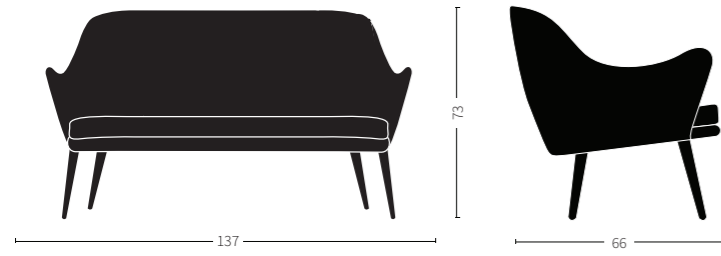

# DWELL 2 SEATER

Designed by Hans Olsen, 1956

VARIANT	DETAILS	PACKAGING	RRP EUR excl. VAT
Hero Barnum	Material: Textile, foam, wood, spring system, solid smoked oak legs Dimensions: L137 x W66 x H73 cm Colli qty: 1 pc	1 box: L143 x W78 x H57 cm - 35kg - 0,635 m <sup>3</sup> Assembly required	

VARIANT	DETAILS	PACKAGING	RRP EUR excl. VAT
Sheepskin	Material: Sheepskin, foam, wood, spring system, solid smoked oak legs Dimensions: L137 x W66 x H73 cm Colli qty: 1 pc	1 box: L143 x W78 x H57 cm - 35kg - 0,635 m <sup>3</sup> Assembly required	