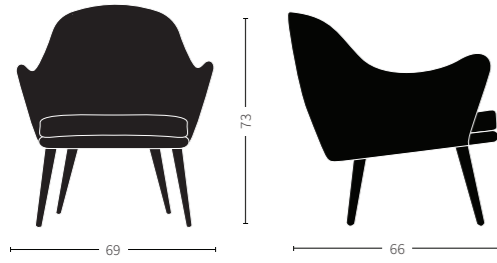

## SHEEPSKIN

Moonlight  
Upholstery: Sheepskin Moonlight  
Item no: 2101066  
EAN: 5714081011163

# DWELL LOUNGE CHAIR

Designed by Hans Olsen, 1956

VARIANT	DETAILS	PACKAGING	RRP EUR excl. VAT
Hero Merit Barnum	Material: Textile, foam, wood, spring system, solid smoked oak legs Dimensions: L69 x W66 x H73 cm Colli qty: 1 pc	1 box: L70 x W78 x H57 cm - 19kg - 0,311 m <sup>3</sup> Assembly required	