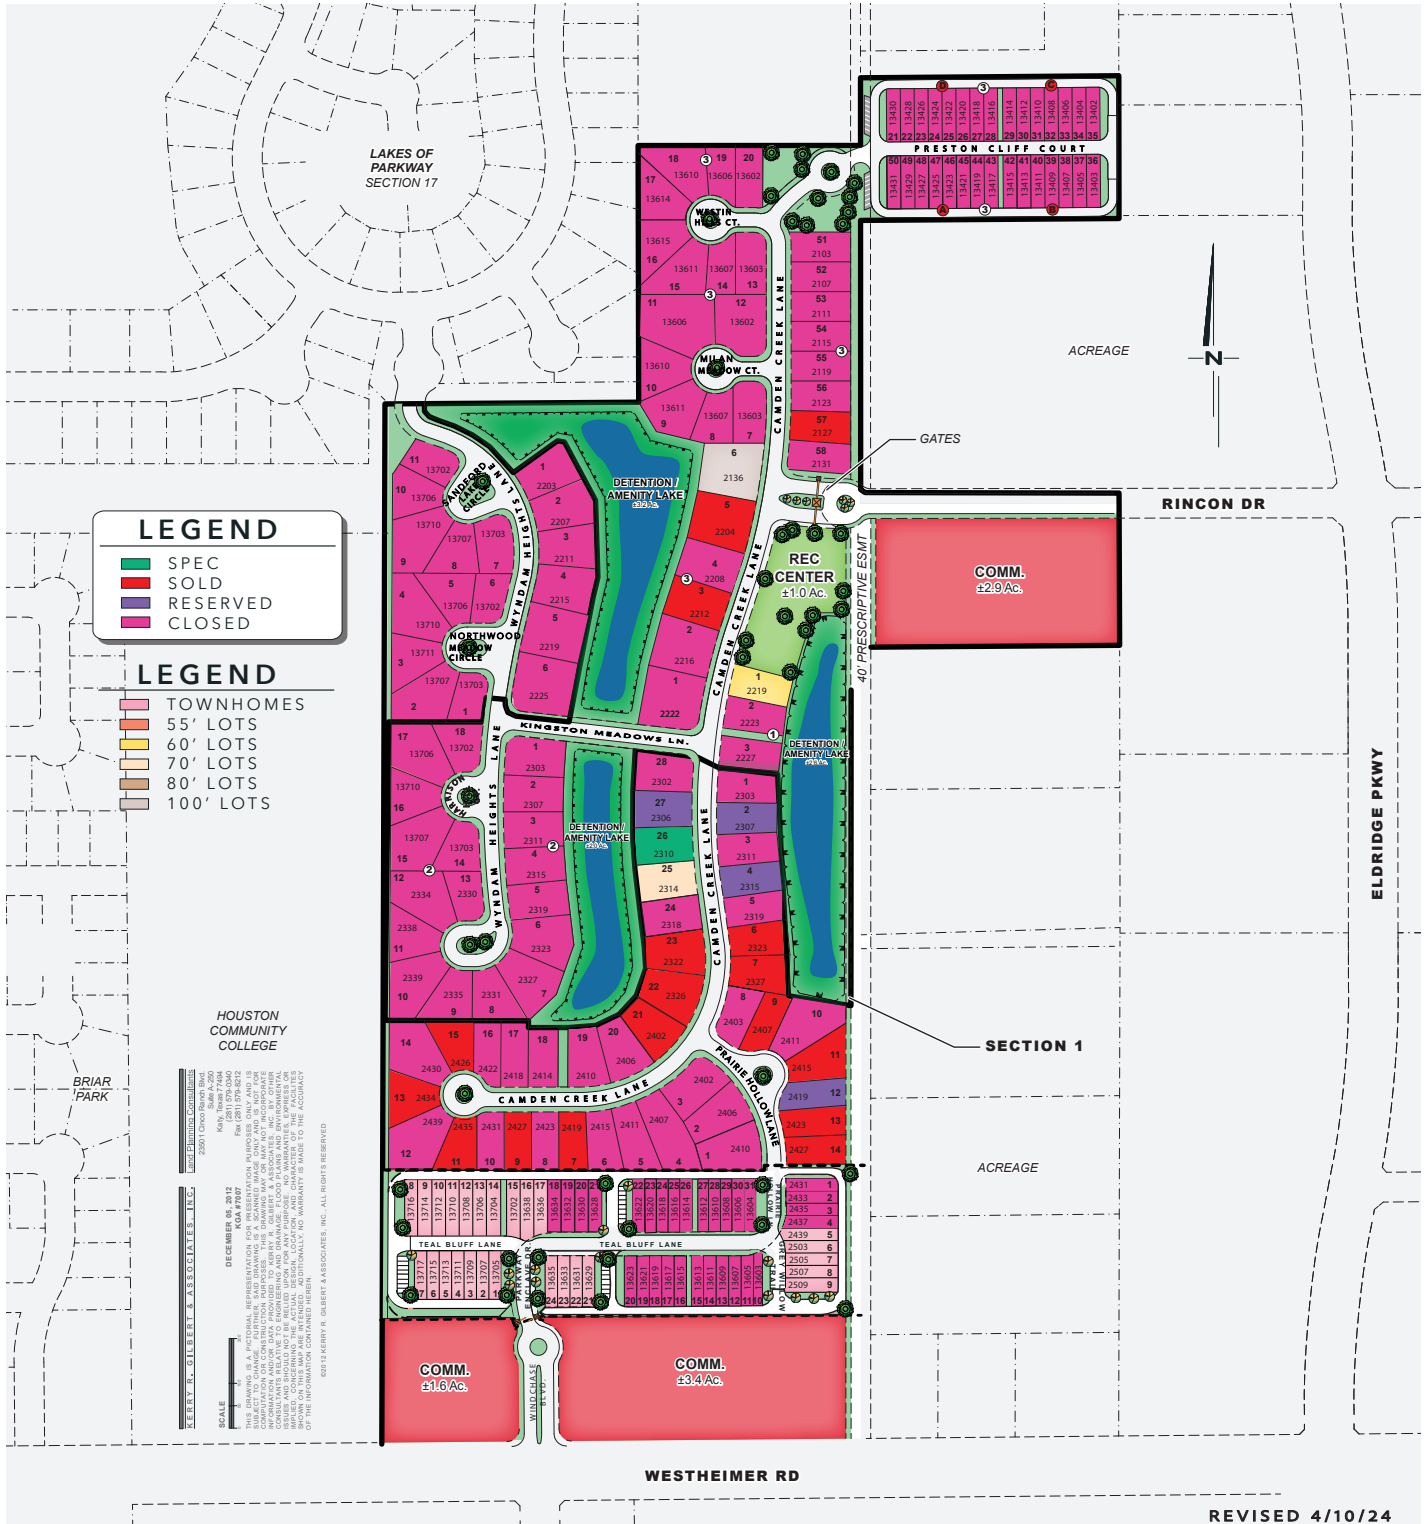

THE PARKWAY

at ELDRIDGE

MODEL: 2437 Prairie Hollow Lane

REVISED 4/10/24

±58.2 ACRES OF LAND

Kickerillo Companies • 1306 South Fry Blvd. Houston, TX 77450-4372 • Phone: 713.951.0666