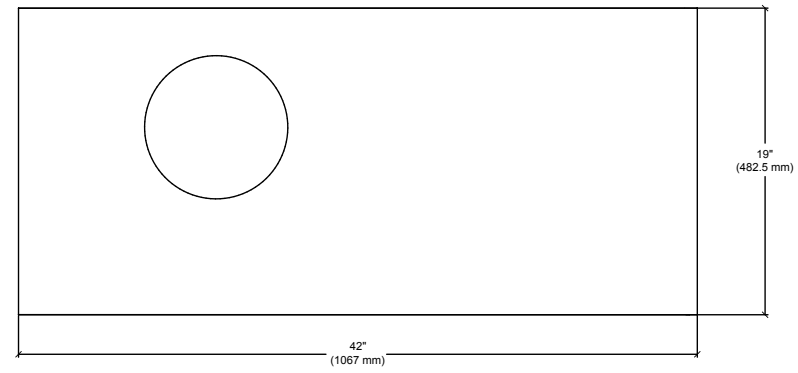

42" (1066,8mm) X 19"(482,6mm) X 30" (762mm)

MOBILIER

by loeven morcel

MOBILIER

by loeven morcel